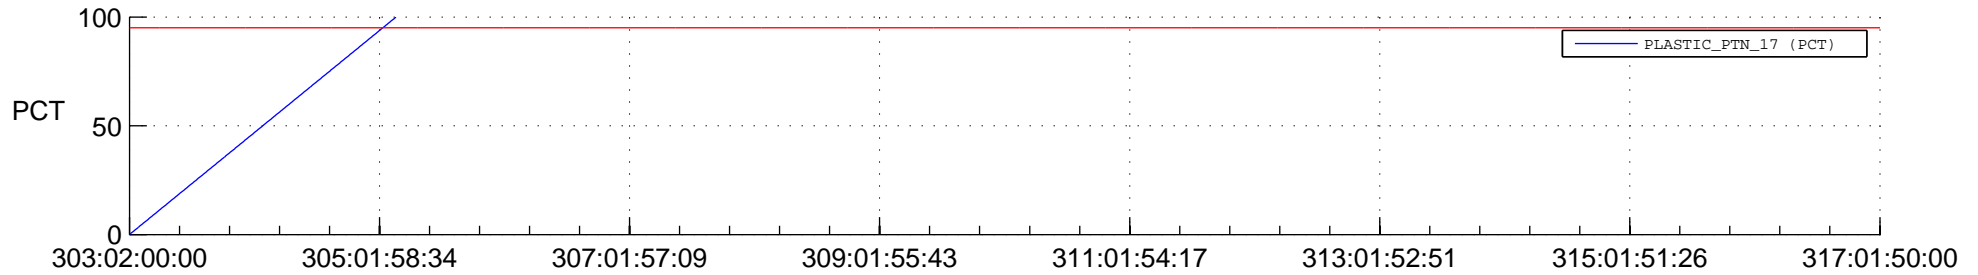

## Spacecraft\_DownLink\_Rate

Ground Time (2014:303:02:00:00.000 -2014:317:01:50:00.000)