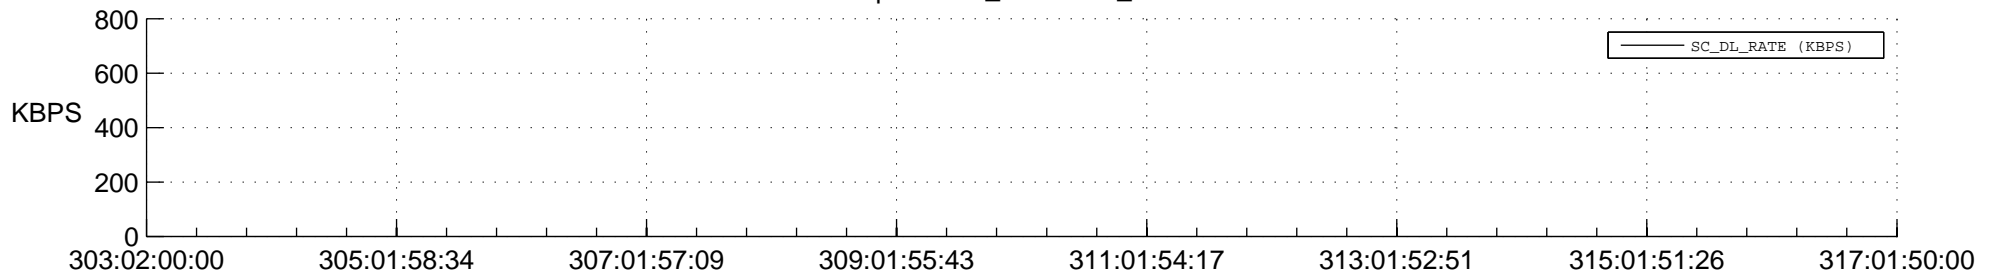

## Spacecraft\_DownLink\_Rate

Ground Time (2014:303:02:00:00.000 -2014:317:01:50:00.000)