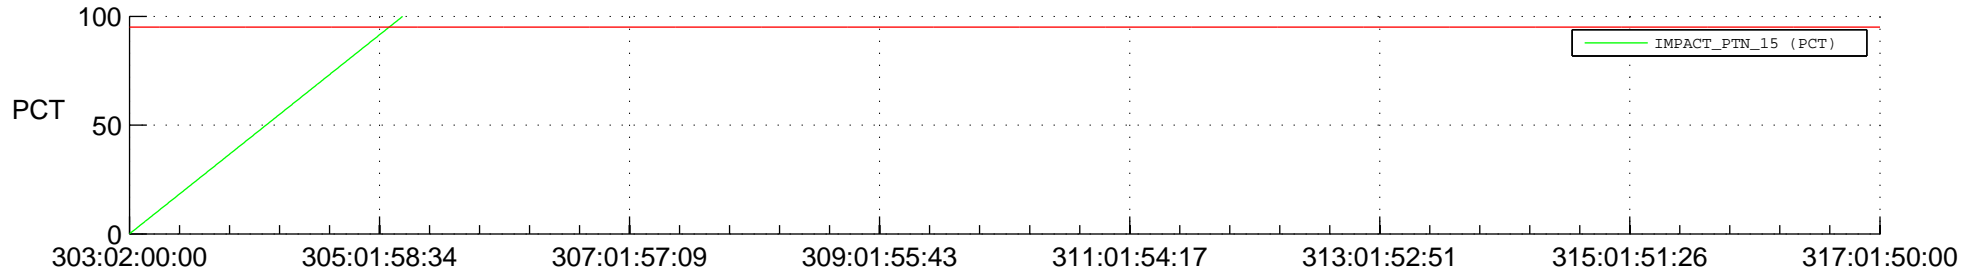

IMPACT_Percent_Full_Prediction