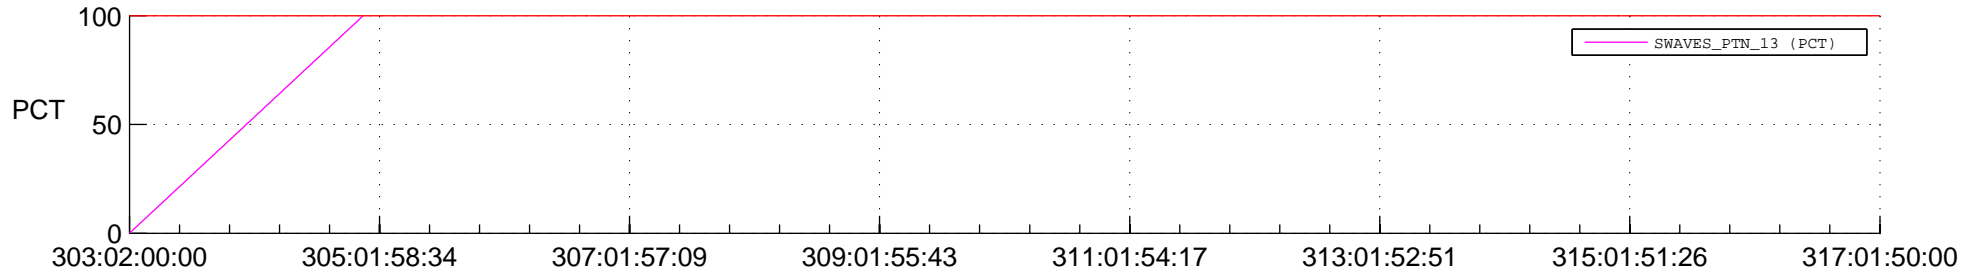

STEREO BEHIND SSR PCT Full Prediction

SWAVES_Percent_Full_Prediction