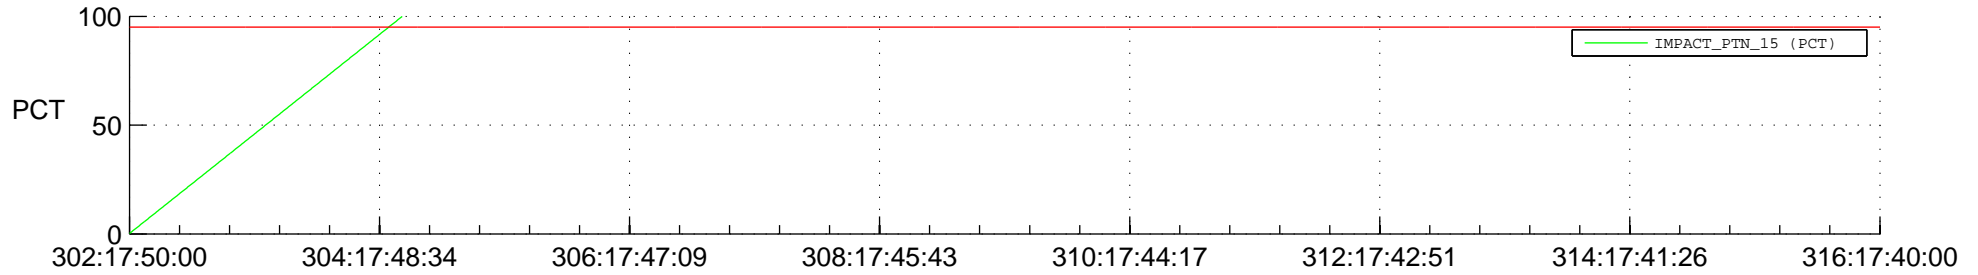

STEREO BEHIND SSR PCT Full Prediction

SWAVES_Percent_Full_Prediction

IMPACT_Percent_Full_Prediction

PLASTIC_Percent_Full_Prediction

Spacecraft_DownLink_Rate

Ground Time (2014:302:17:50:00.000 -2014:316:17:40:00.000)