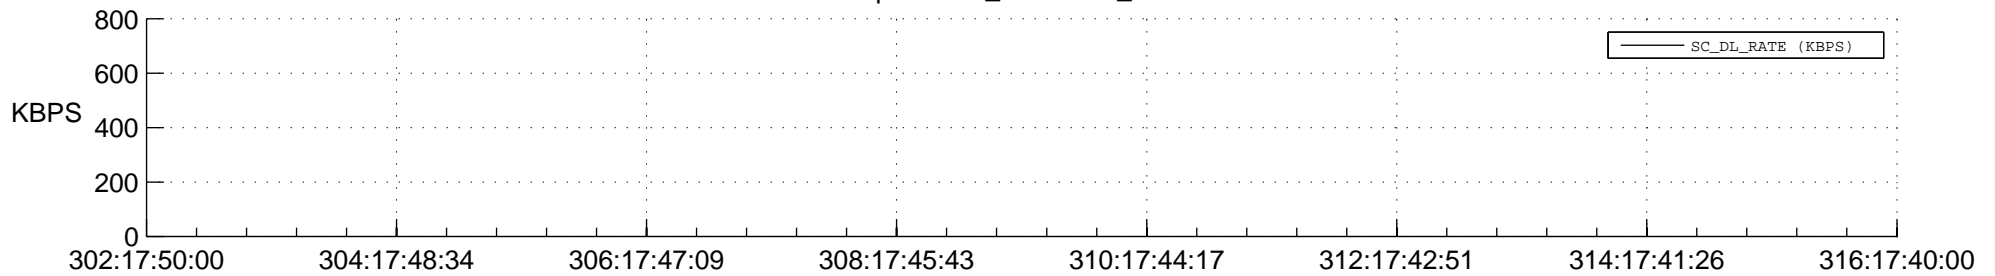

STEREO BEHIND SSR PCT Full Prediction

SWAVES_Percent_Full_Prediction

IMPACT_Percent_Full_Prediction

PLASTIC_Percent_Full_Prediction

Spacecraft_DownLink_Rate

Ground Time (2014:302:17:50:00.000 -2014:316:17:40:00.000)