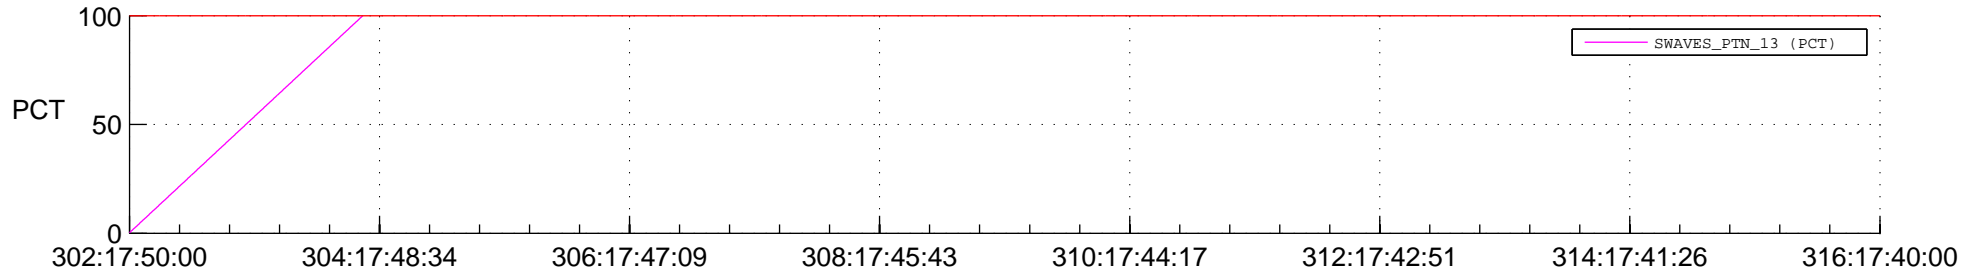

STEREO BEHIND SSR PCT Full Prediction

SWAVES_Percent_Full_Prediction

IMPACT_Percent_Full_Prediction

PLASTIC_Percent_Full_Prediction

Spacecraft_DownLink_Rate

Ground Time (2014:302:17:50:00.000 -2014:316:17:40:00.000)