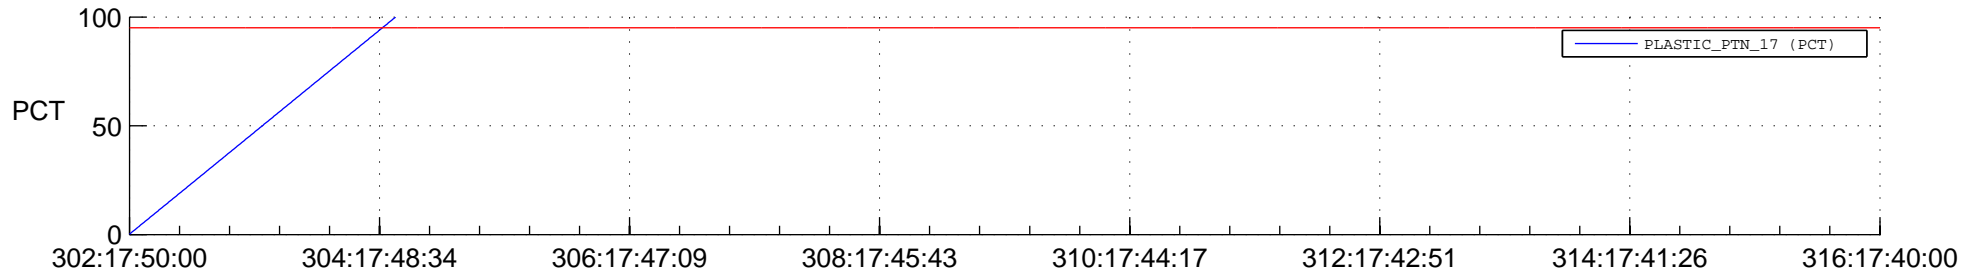

STEREO BEHIND SSR PCT Full Prediction

SWAVES_Percent_Full_Prediction

IMPACT_Percent_Full_Prediction

PLASTIC_Percent_Full_Prediction

Spacecraft_DownLink_Rate

Ground Time (2014:302:17:50:00.000 -2014:316:17:40:00.000)