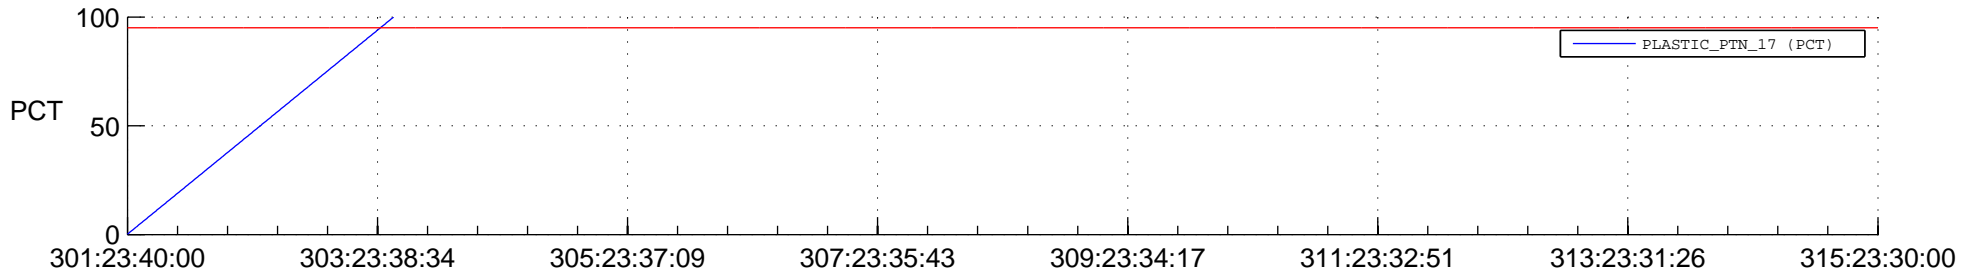

STEREO BEHIND SSR PCT Full Prediction

SWAVES_Percent_Full_Prediction

IMPACT_Percent_Full_Prediction

PLASTIC_Percent_Full_Prediction

Spacecraft_DownLink_Rate

Ground Time (2014:301:23:40:00.000 -2014:315:23:30:00.000)