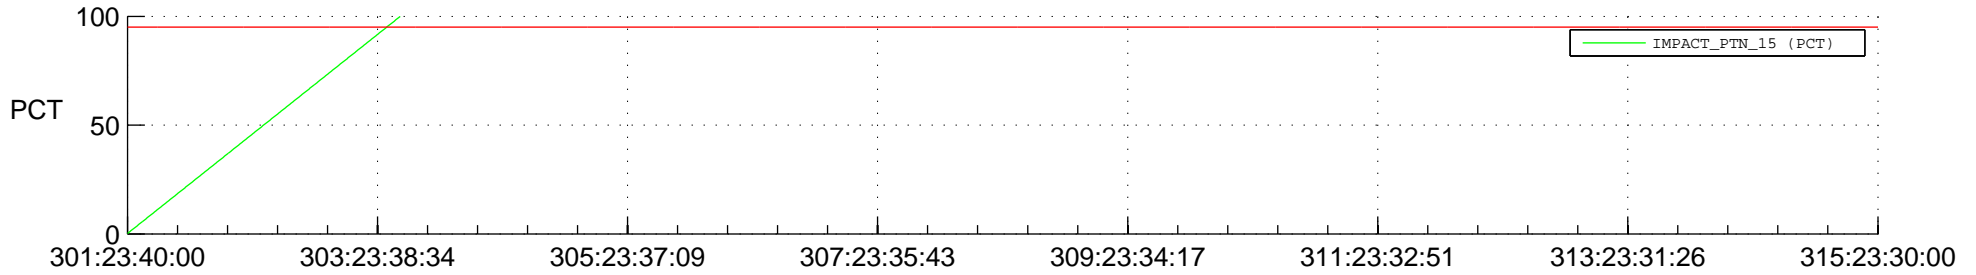

STEREO BEHIND SSR PCT Full Prediction

SWAVES_Percent_Full_Prediction

IMPACT_Percent_Full_Prediction

PLASTIC_Percent_Full_Prediction

Spacecraft_DownLink_Rate

Ground Time (2014:301:23:40:00.000 -2014:315:23:30:00.000)