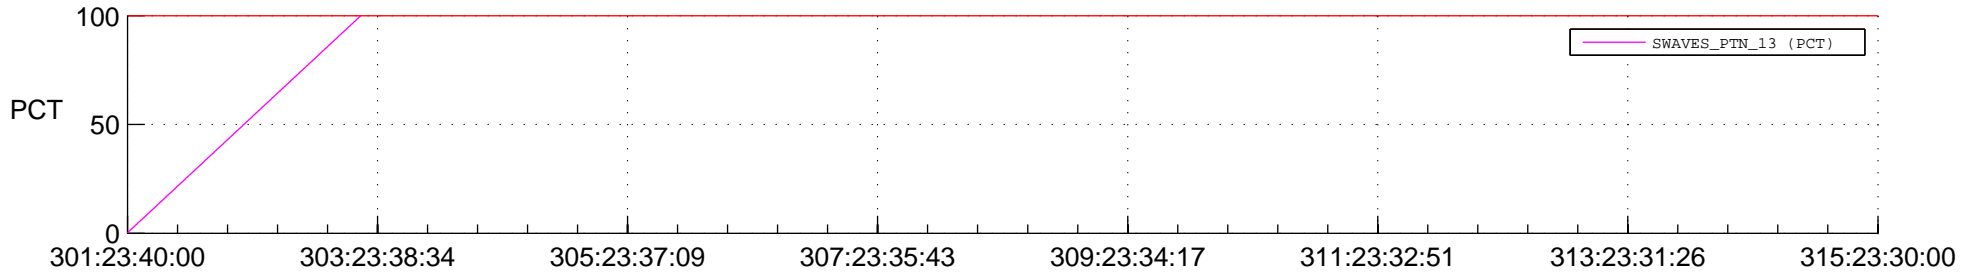

STEREO BEHIND SSR PCT Full Prediction

SWAVES_Percent_Full_Prediction

IMPACT_Percent_Full_Prediction

PLASTIC_Percent_Full_Prediction

Spacecraft_DownLink_Rate

Ground Time (2014:301:23:40:00.000 -2014:315:23:30:00.000)