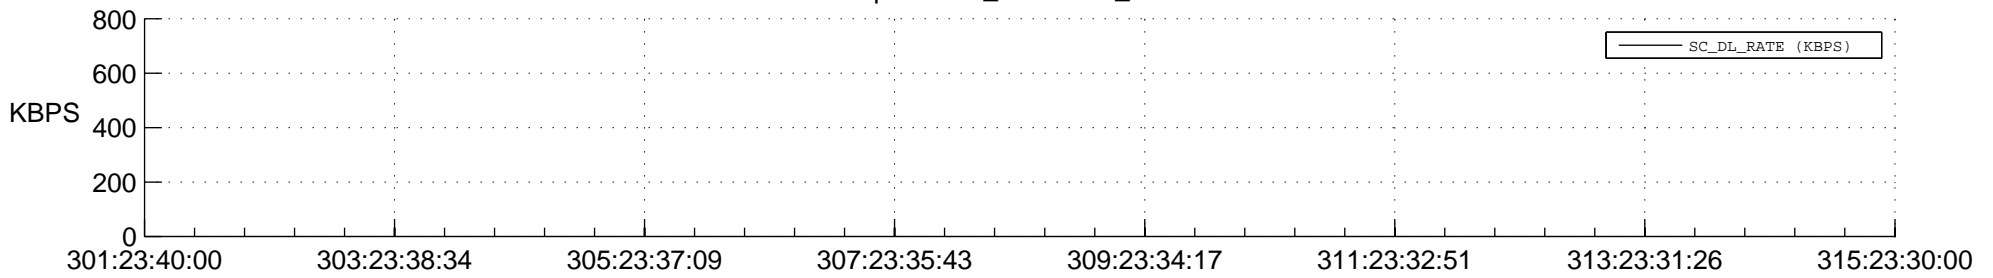

STEREO BEHIND SSR PCT Full Prediction

SWAVES_Percent_Full_Prediction

IMPACT_Percent_Full_Prediction

PLASTIC_Percent_Full_Prediction

Spacecraft_DownLink_Rate

Ground Time (2014:301:23:40:00.000 -2014:315:23:30:00.000)