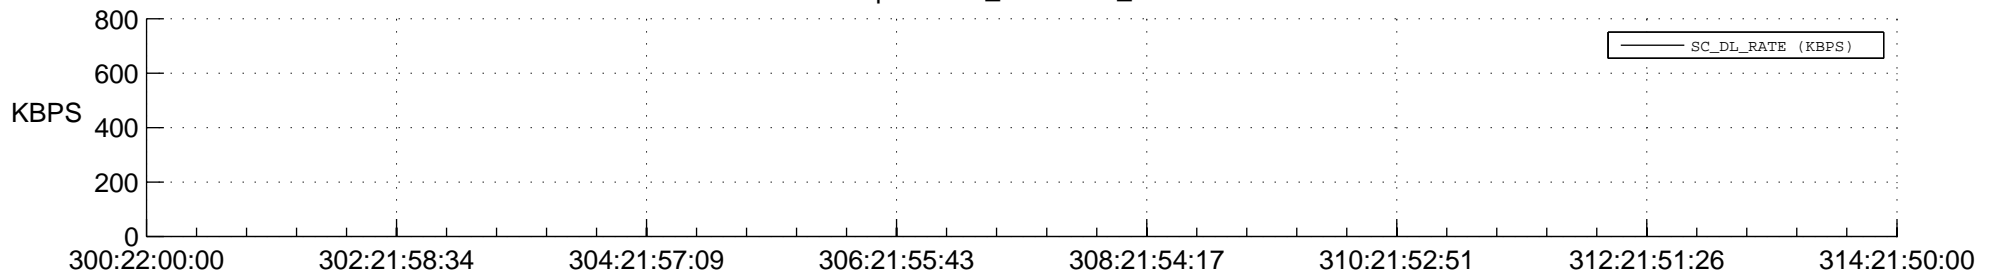

## Spacecraft\_DownLink\_Rate

Ground Time (2014:300:22:00:00.000 -2014:314:21:50:00.000)