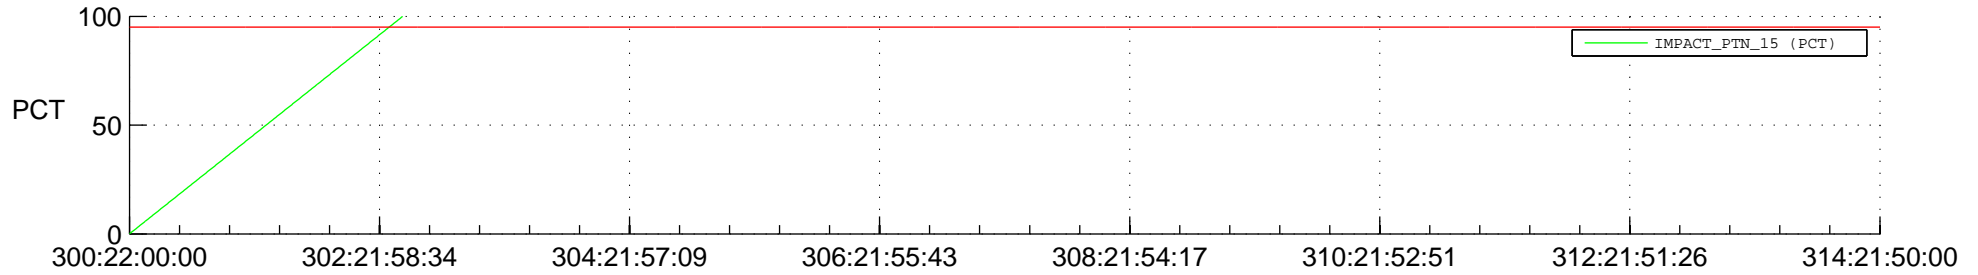

IMPACT_Percent_Full_Prediction