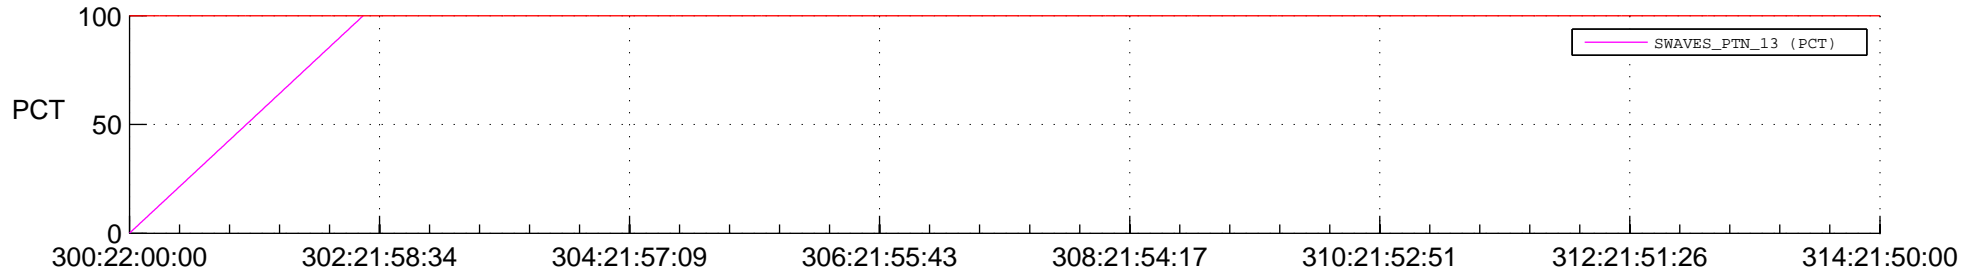

STEREO BEHIND SSR PCT Full Prediction

SWAVES_Percent_Full_Prediction