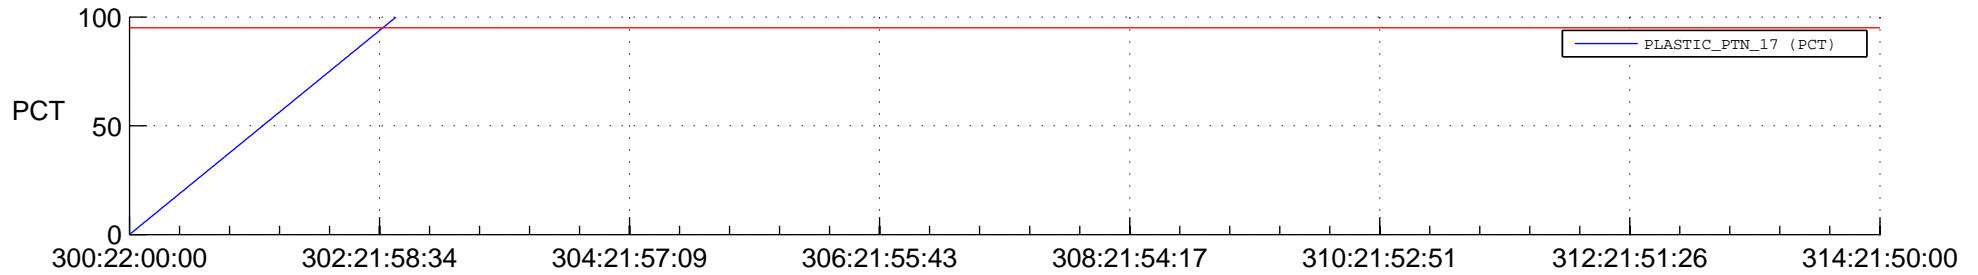

## Spacecraft\_DownLink\_Rate

Ground Time (2014:300:22:00:00.000 -2014:314:21:50:00.000)