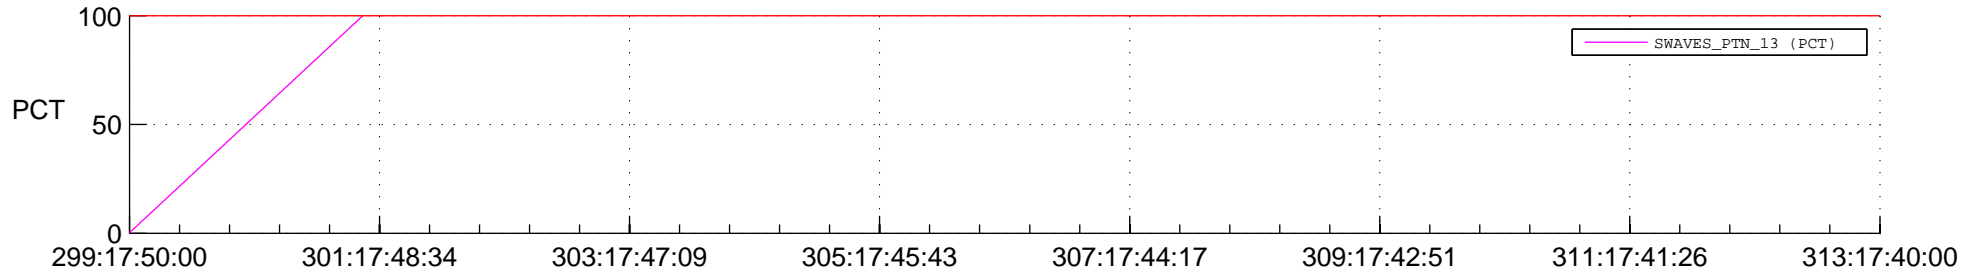

STEREO BEHIND SSR PCT Full Prediction

SWAVES_Percent_Full_Prediction

IMPACT_Percent_Full_Prediction

PLASTIC_Percent_Full_Prediction

Spacecraft_DownLink_Rate

Ground Time (2014:299:17:50:00.000 -2014:313:17:40:00.000)