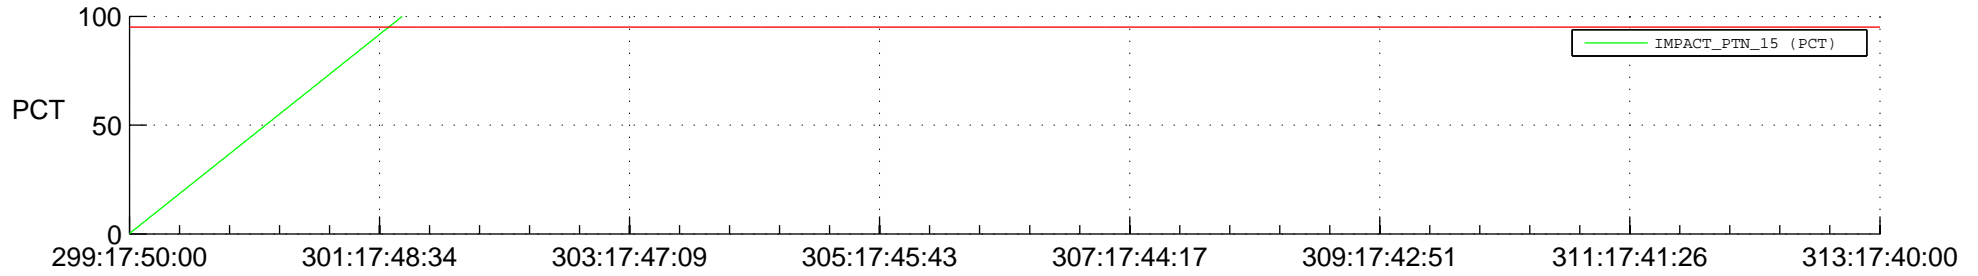

STEREO BEHIND SSR PCT Full Prediction

SWAVES_Percent_Full_Prediction

IMPACT_Percent_Full_Prediction

PLASTIC_Percent_Full_Prediction

Spacecraft_DownLink_Rate

Ground Time (2014:299:17:50:00.000 -2014:313:17:40:00.000)