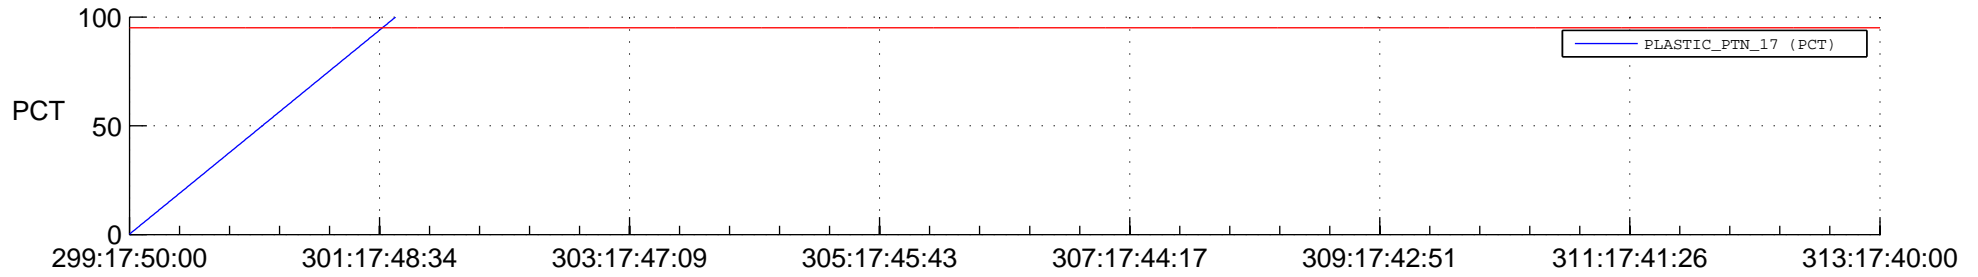

STEREO BEHIND SSR PCT Full Prediction

SWAVES_Percent_Full_Prediction

IMPACT_Percent_Full_Prediction

PLASTIC_Percent_Full_Prediction

Spacecraft_DownLink_Rate

Ground Time (2014:299:17:50:00.000 -2014:313:17:40:00.000)