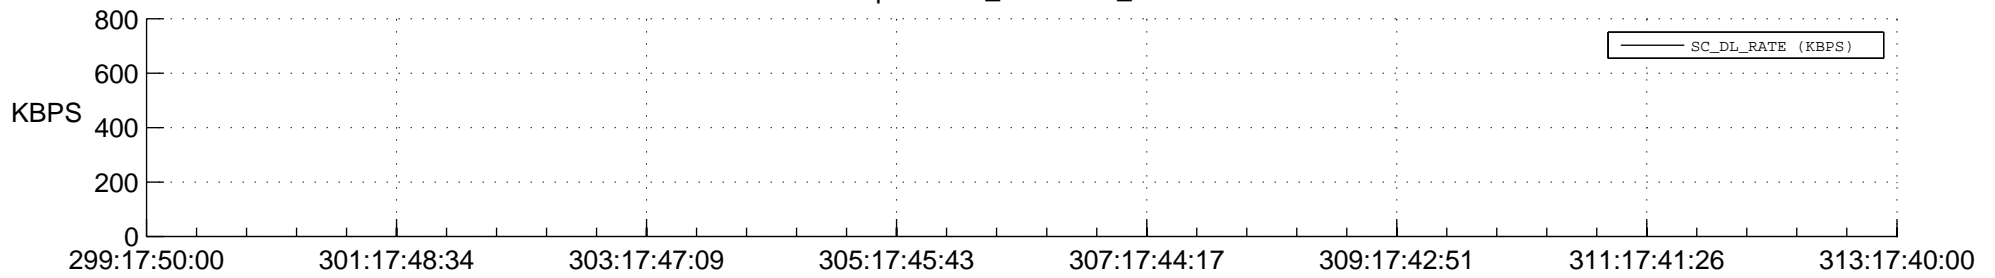

STEREO BEHIND SSR PCT Full Prediction

SWAVES_Percent_Full_Prediction

IMPACT_Percent_Full_Prediction

PLASTIC_Percent_Full_Prediction

Spacecraft_DownLink_Rate

Ground Time (2014:299:17:50:00.000 -2014:313:17:40:00.000)