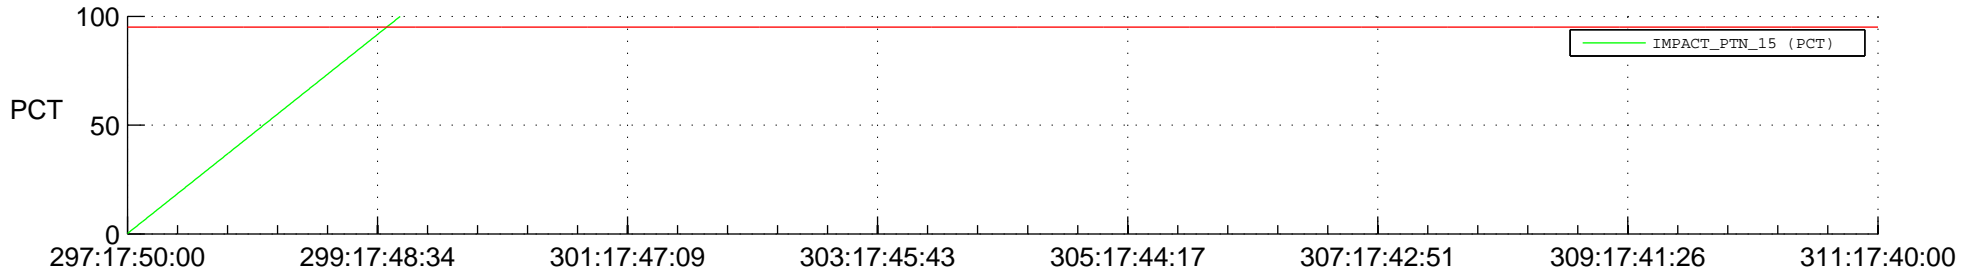

STEREO BEHIND SSR PCT Full Prediction

SWAVES_Percent_Full_Prediction

IMPACT_Percent_Full_Prediction

PLASTIC_Percent_Full_Prediction

Spacecraft_DownLink_Rate

Ground Time (2014:297:17:50:00.000 -2014:311:17:40:00.000)