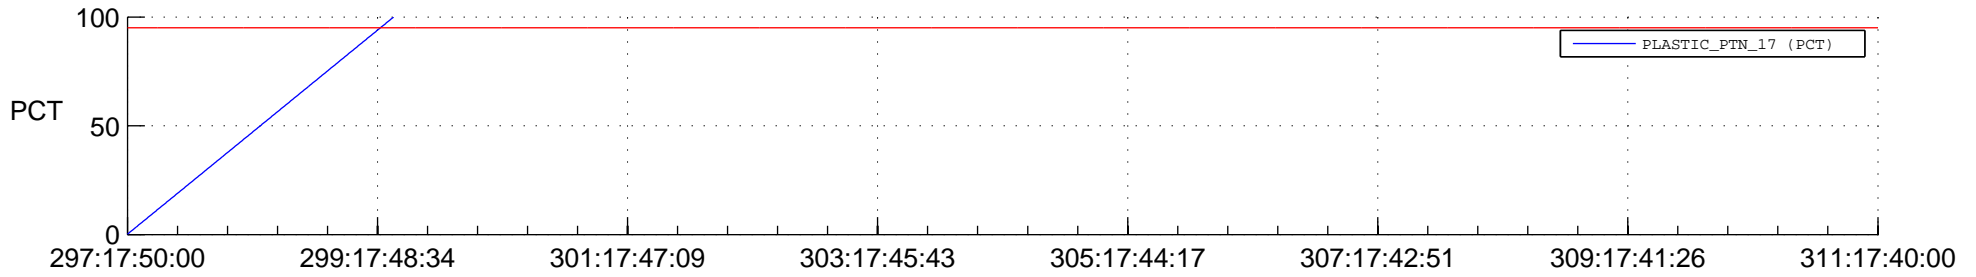

STEREO BEHIND SSR PCT Full Prediction

SWAVES_Percent_Full_Prediction

IMPACT_Percent_Full_Prediction

PLASTIC_Percent_Full_Prediction

Spacecraft_DownLink_Rate

Ground Time (2014:297:17:50:00.000 -2014:311:17:40:00.000)