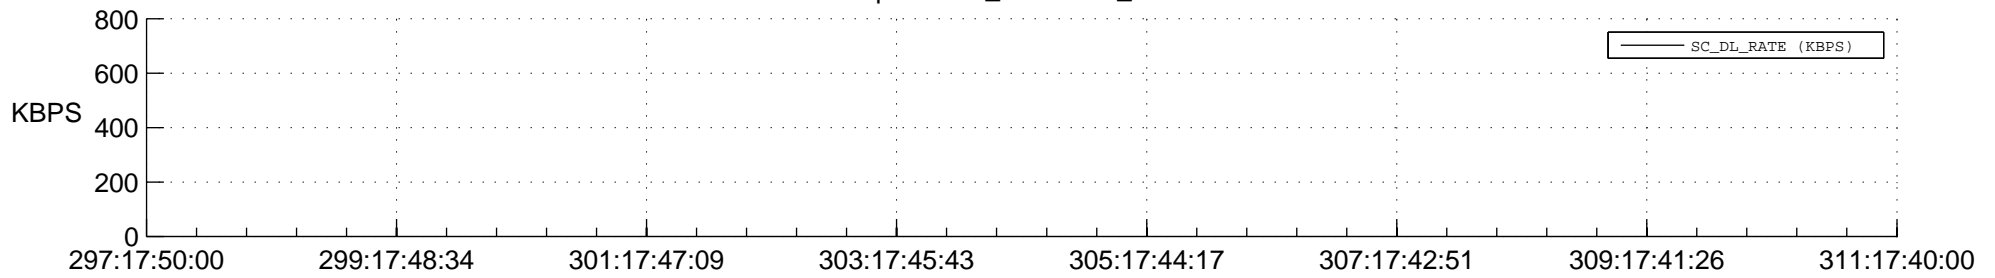

STEREO BEHIND SSR PCT Full Prediction

SWAVES_Percent_Full_Prediction

IMPACT_Percent_Full_Prediction

PLASTIC_Percent_Full_Prediction

Spacecraft_DownLink_Rate

Ground Time (2014:297:17:50:00.000 -2014:311:17:40:00.000)