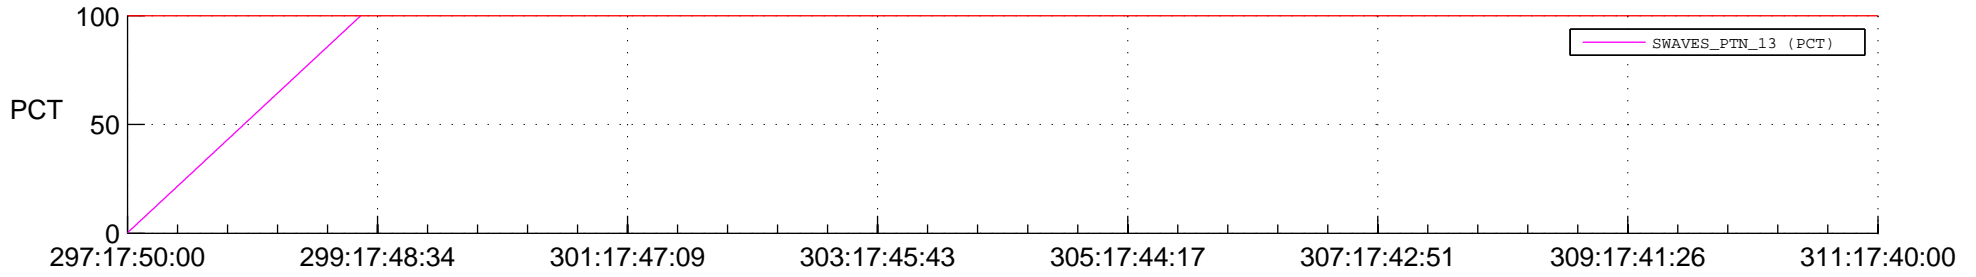

STEREO BEHIND SSR PCT Full Prediction

SWAVES_Percent_Full_Prediction

IMPACT_Percent_Full_Prediction

PLASTIC_Percent_Full_Prediction

Spacecraft_DownLink_Rate

Ground Time (2014:297:17:50:00.000 -2014:311:17:40:00.000)