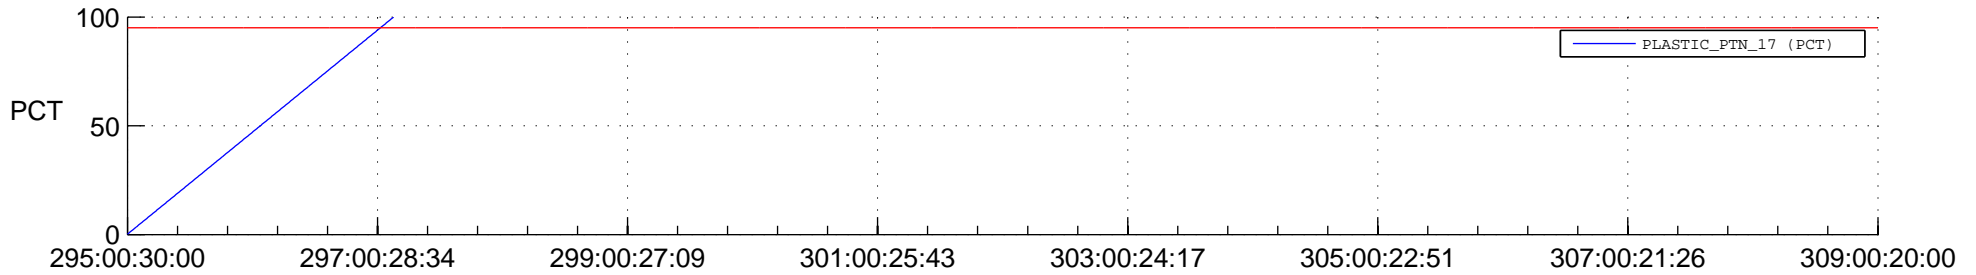

## Spacecraft\_DownLink\_Rate

Ground Time (2014:295:00:30:00.000 -2014:309:00:20:00.000)