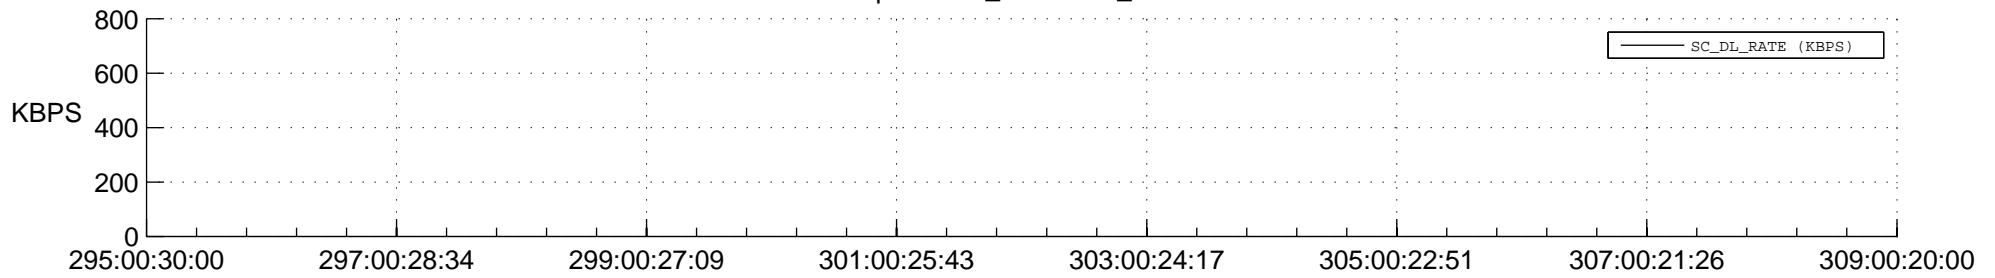

## Spacecraft\_DownLink\_Rate

Ground Time (2014:295:00:30:00.000 -2014:309:00:20:00.000)