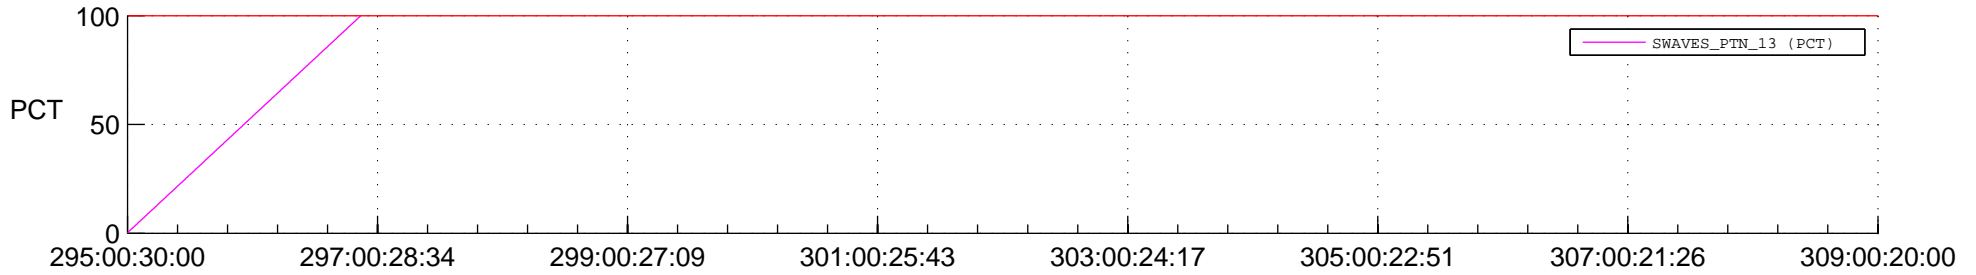

STEREO BEHIND SSR PCT Full Prediction

SWAVES_Percent_Full_Prediction