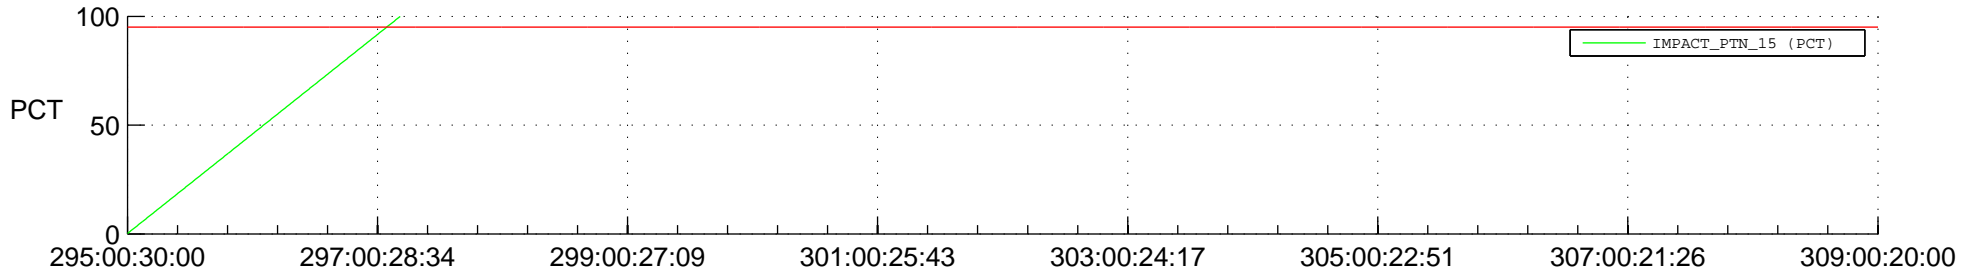

IMPACT_Percent_Full_Prediction