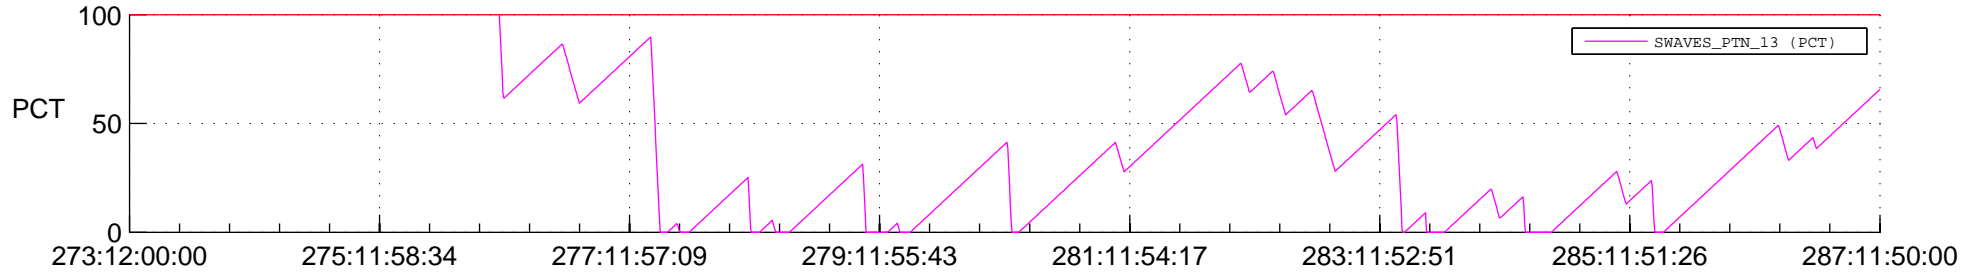

STEREO BEHIND SSR PCT Full Prediction

SWAVES_Percent_Full_Prediction

IMPACT_Percent_Full_Prediction

PLASTIC_Percent_Full_Prediction

Spacecraft_DownLink_Rate

Ground Time (2014:273:12:00:00.000 -2014:287:11:50:00.000)