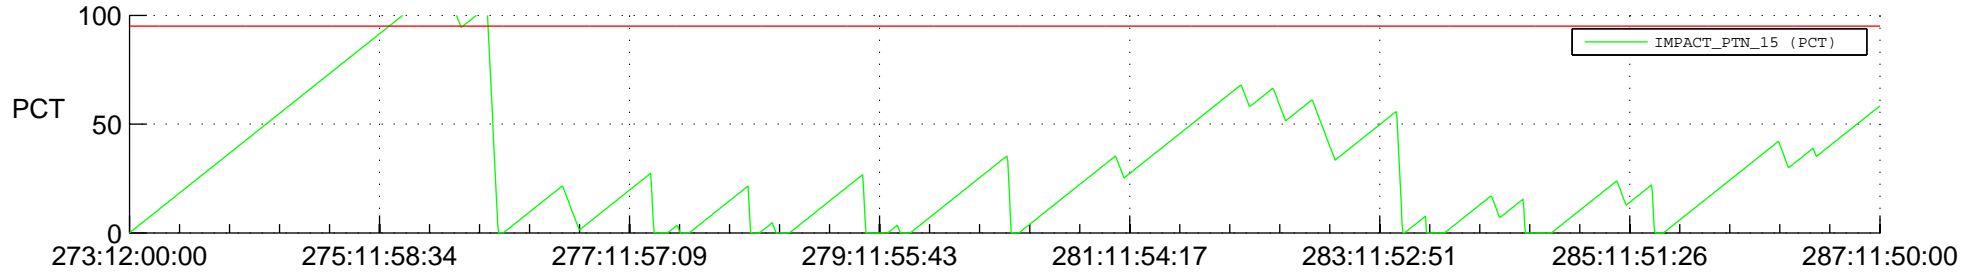

STEREO BEHIND SSR PCT Full Prediction

SWAVES_Percent_Full_Prediction

IMPACT_Percent_Full_Prediction

PLASTIC_Percent_Full_Prediction

Spacecraft_DownLink_Rate

Ground Time (2014:273:12:00:00.000 -2014:287:11:50:00.000)