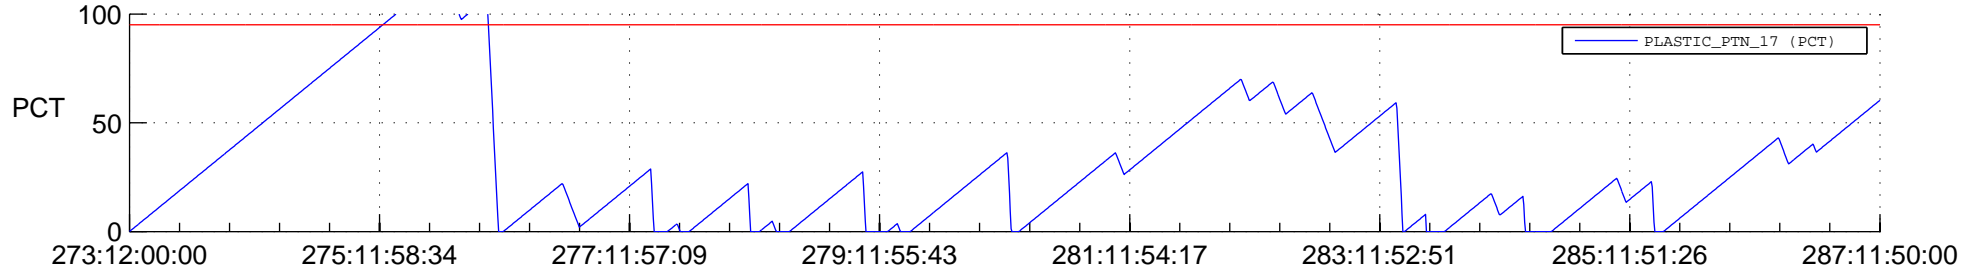

STEREO BEHIND SSR PCT Full Prediction

SWAVES_Percent_Full_Prediction

IMPACT_Percent_Full_Prediction

PLASTIC_Percent_Full_Prediction

Spacecraft_DownLink_Rate

Ground Time (2014:273:12:00:00.000 -2014:287:11:50:00.000)