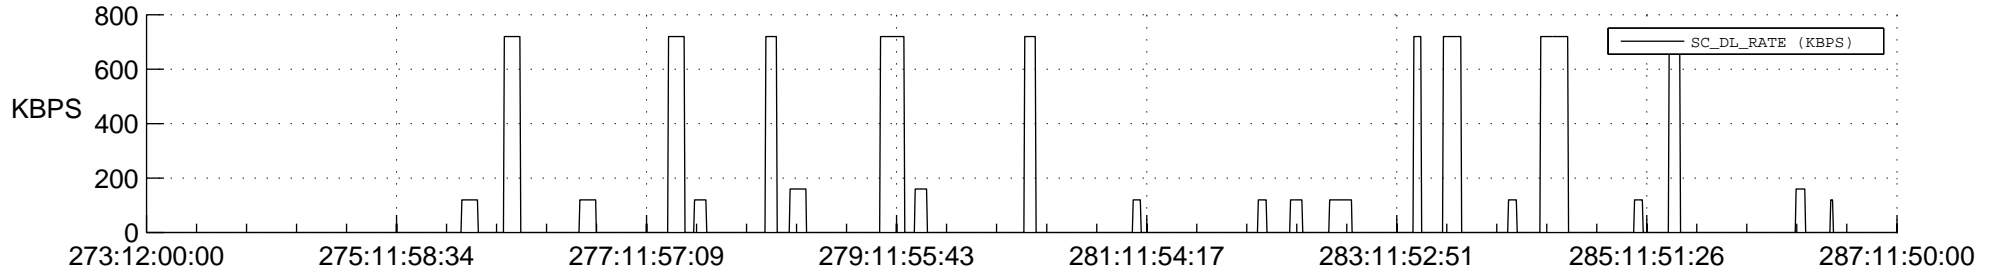

STEREO BEHIND SSR PCT Full Prediction

SWAVES_Percent_Full_Prediction

IMPACT_Percent_Full_Prediction

PLASTIC_Percent_Full_Prediction

Spacecraft_DownLink_Rate

Ground Time (2014:273:12:00:00.000 -2014:287:11:50:00.000)