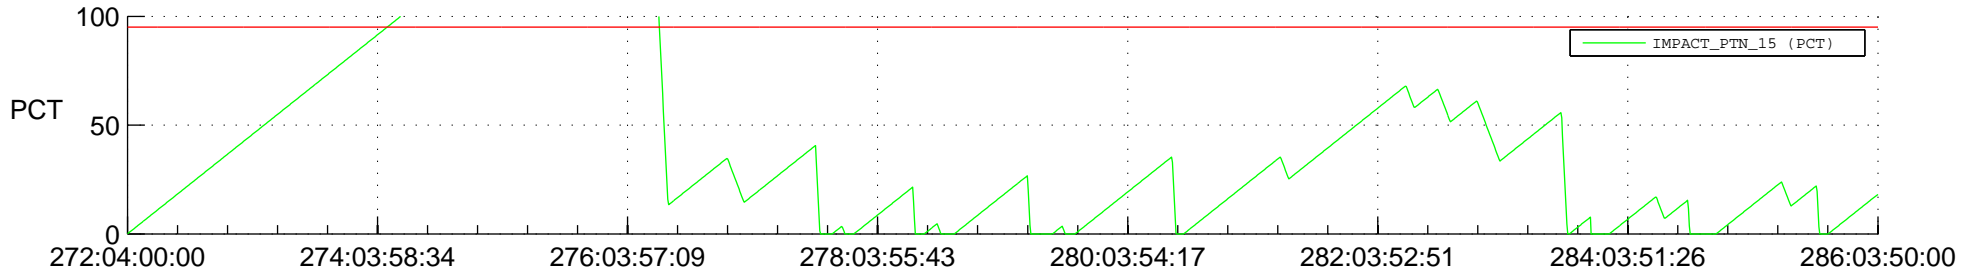

STEREO BEHIND SSR PCT Full Prediction

SWAVES_Percent_Full_Prediction

IMPACT_Percent_Full_Prediction

PLASTIC_Percent_Full_Prediction

Spacecraft_DownLink_Rate

Ground Time (2014:272:04:00:00.000 -2014:286:03:50:00.000)