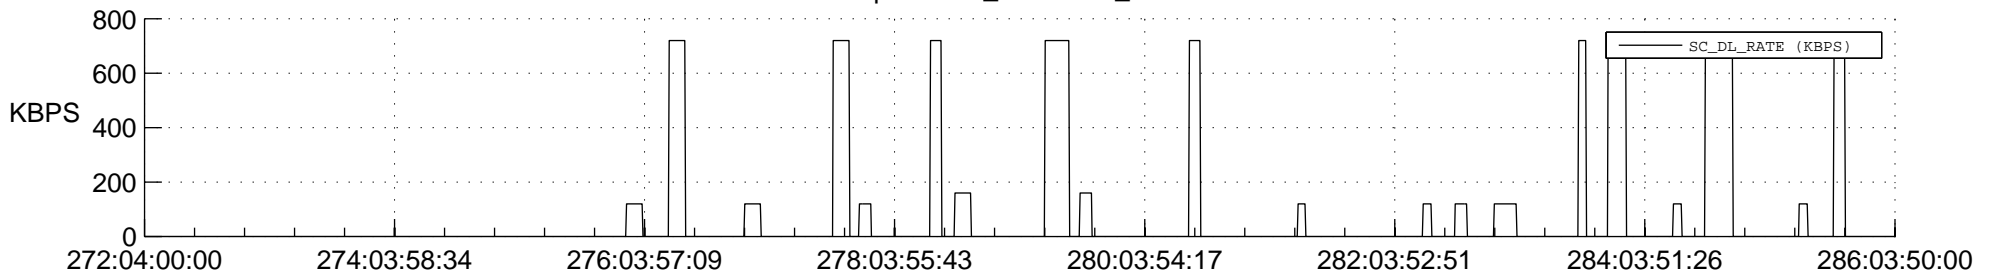

STEREO BEHIND SSR PCT Full Prediction

SWAVES_Percent_Full_Prediction

IMPACT_Percent_Full_Prediction

PLASTIC_Percent_Full_Prediction

Spacecraft_DownLink_Rate

Ground Time (2014:272:04:00:00.000 -2014:286:03:50:00.000)