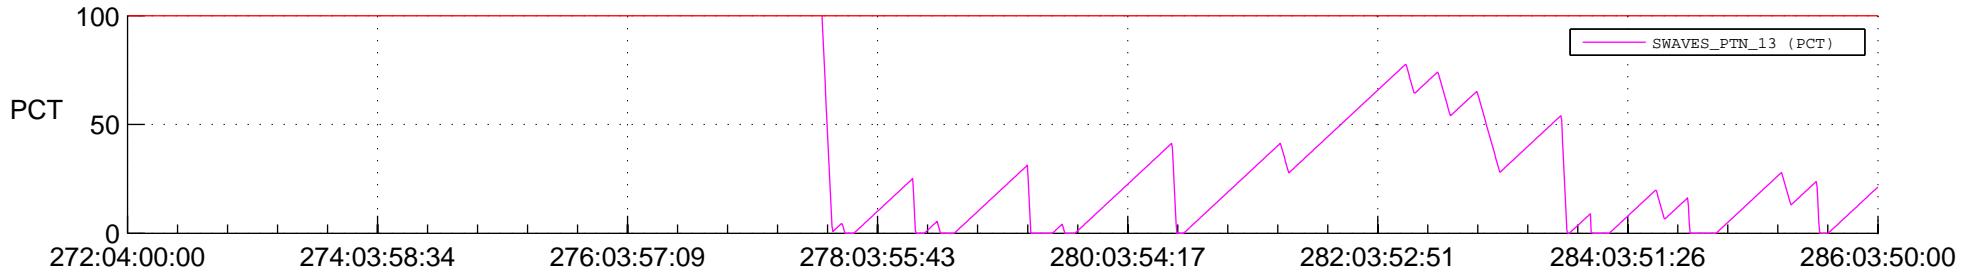

STEREO BEHIND SSR PCT Full Prediction

SWAVES_Percent_Full_Prediction

IMPACT_Percent_Full_Prediction

PLASTIC_Percent_Full_Prediction

Spacecraft_DownLink_Rate

Ground Time (2014:272:04:00:00.000 -2014:286:03:50:00.000)