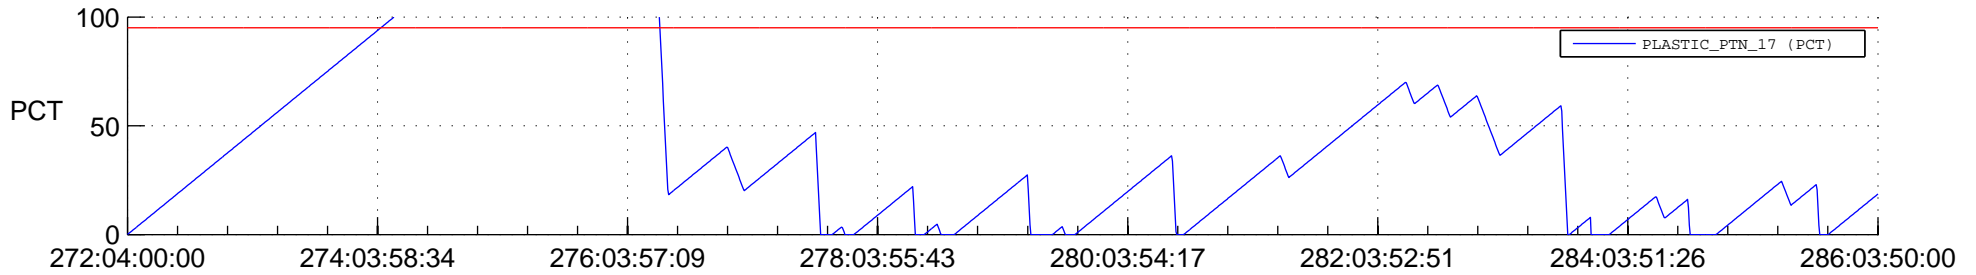

STEREO BEHIND SSR PCT Full Prediction

SWAVES_Percent_Full_Prediction

IMPACT_Percent_Full_Prediction

PLASTIC_Percent_Full_Prediction

Spacecraft_DownLink_Rate

Ground Time (2014:272:04:00:00.000 -2014:286:03:50:00.000)