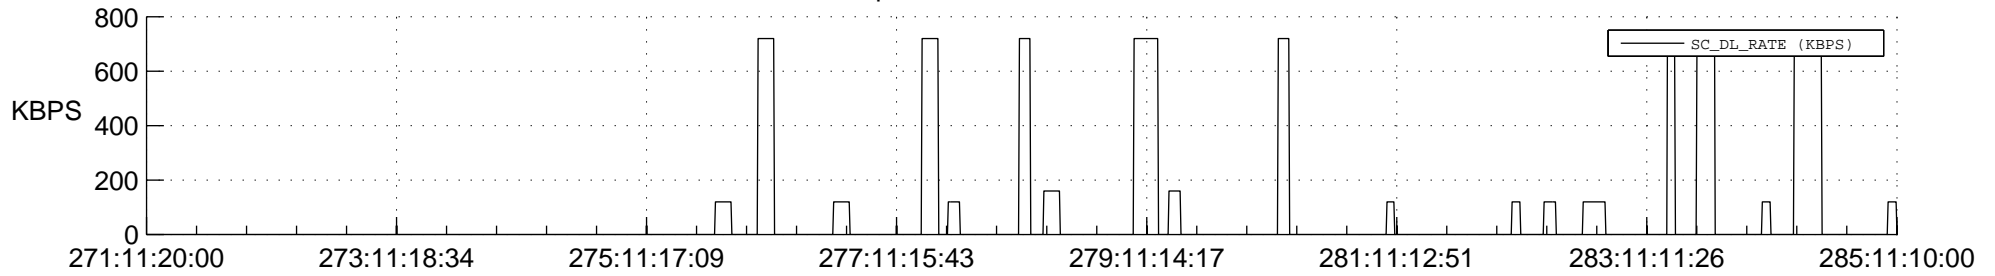

STEREO BEHIND SSR PCT Full Prediction

SWAVES_Percent_Full_Prediction

IMPACT_Percent_Full_Prediction

PLASTIC_Percent_Full_Prediction

Spacecraft_DownLink_Rate

Ground Time (2014:271:11:20:00.000 -2014:285:11:10:00.000)