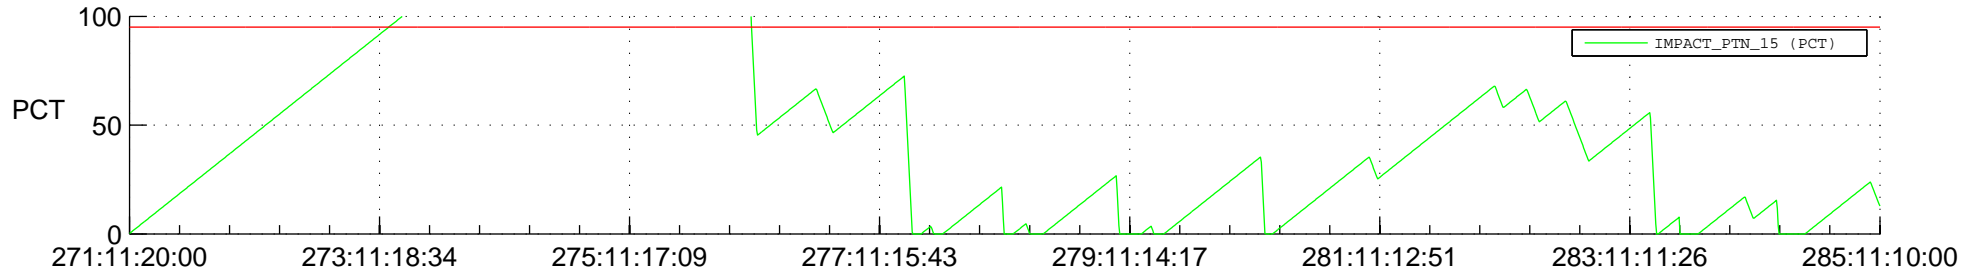

STEREO BEHIND SSR PCT Full Prediction

SWAVES_Percent_Full_Prediction

IMPACT_Percent_Full_Prediction

PLASTIC_Percent_Full_Prediction

Spacecraft_DownLink_Rate

Ground Time (2014:271:11:20:00.000 -2014:285:11:10:00.000)