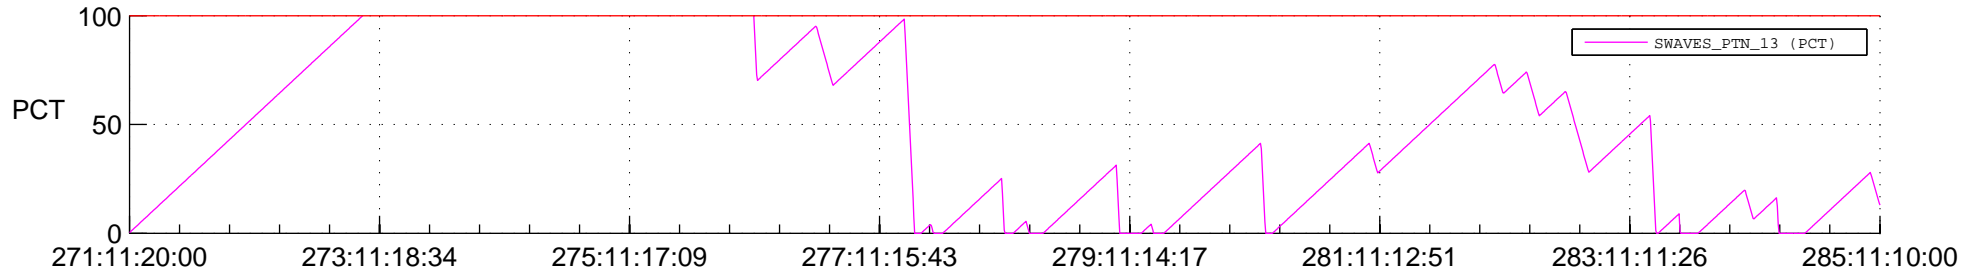

STEREO BEHIND SSR PCT Full Prediction

SWAVES_Percent_Full_Prediction

IMPACT_Percent_Full_Prediction

PLASTIC_Percent_Full_Prediction

Spacecraft_DownLink_Rate

Ground Time (2014:271:11:20:00.000 -2014:285:11:10:00.000)