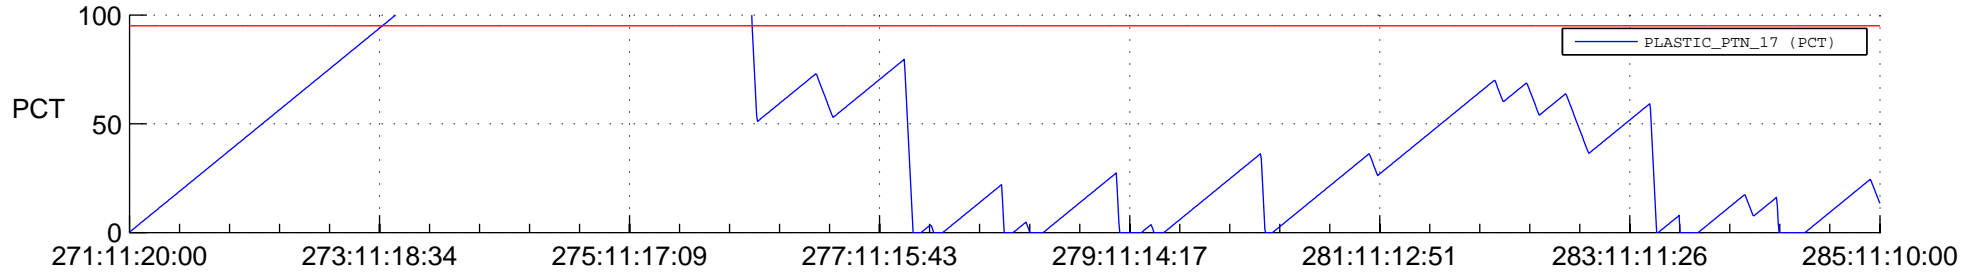

STEREO BEHIND SSR PCT Full Prediction

SWAVES_Percent_Full_Prediction

IMPACT_Percent_Full_Prediction

PLASTIC_Percent_Full_Prediction

Spacecraft_DownLink_Rate

Ground Time (2014:271:11:20:00.000 -2014:285:11:10:00.000)