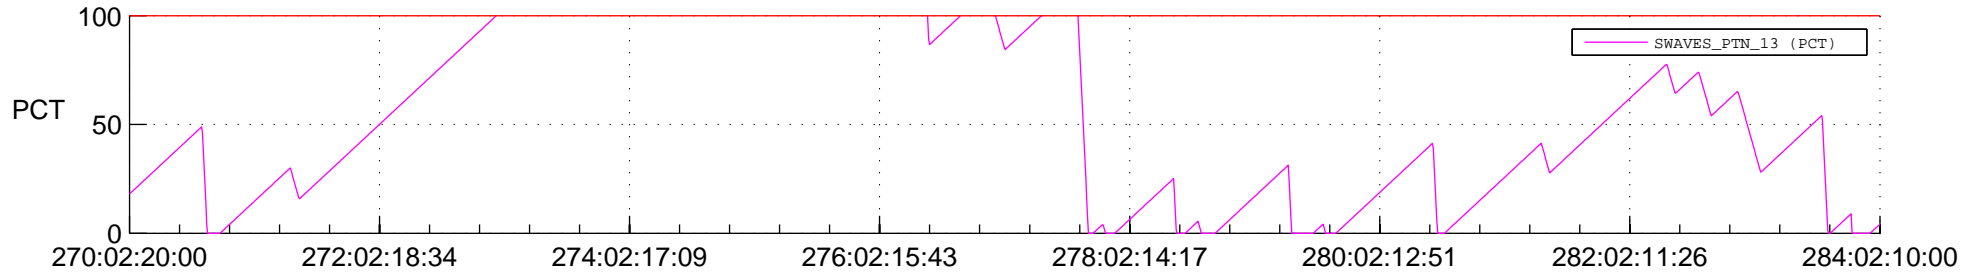

# STEREO BEHIND SSR PCT Full Prediction

## SWAVES\_Percent\_Full\_Prediction