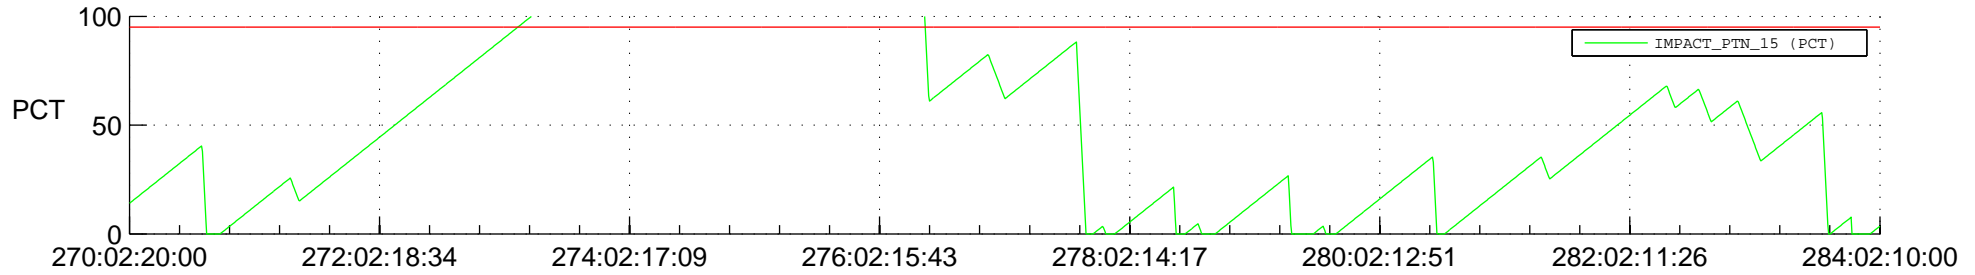

IMPACT_Percent_Full_Prediction