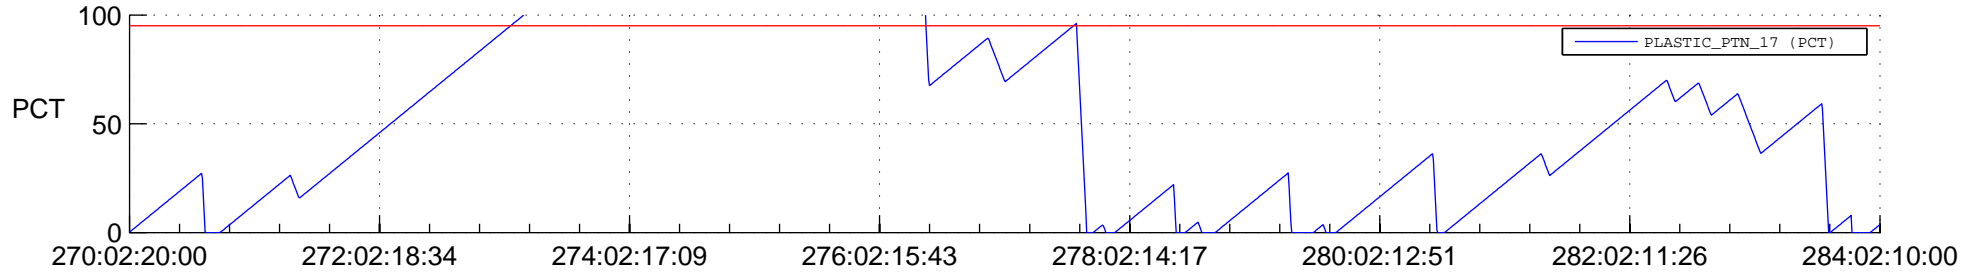

PLASTIC_Percent_Full_Prediction