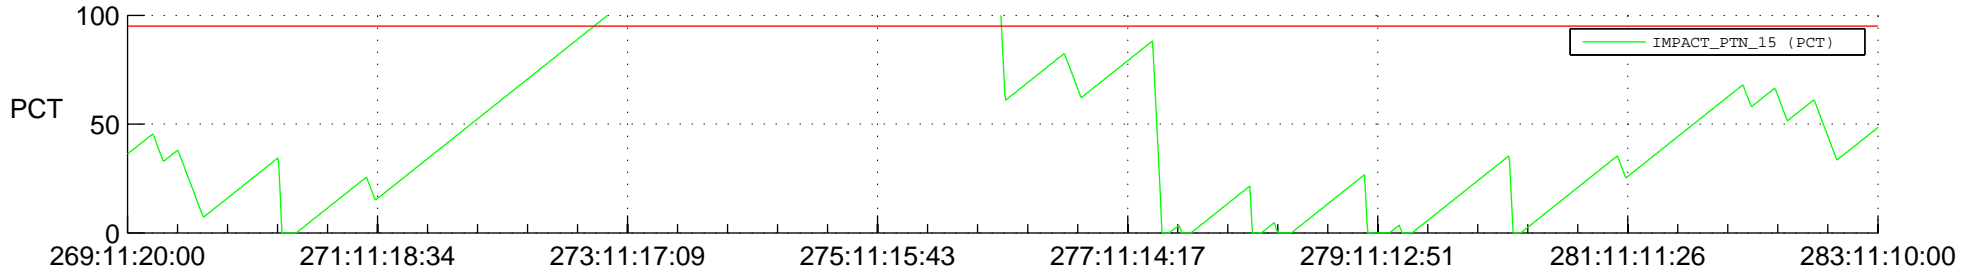

STEREO BEHIND SSR PCT Full Prediction

SWAVES_Percent_Full_Prediction

IMPACT_Percent_Full_Prediction

PLASTIC_Percent_Full_Prediction

Spacecraft_DownLink_Rate

Ground Time (2014:269:11:20:00.000 -2014:283:11:10:00.000)