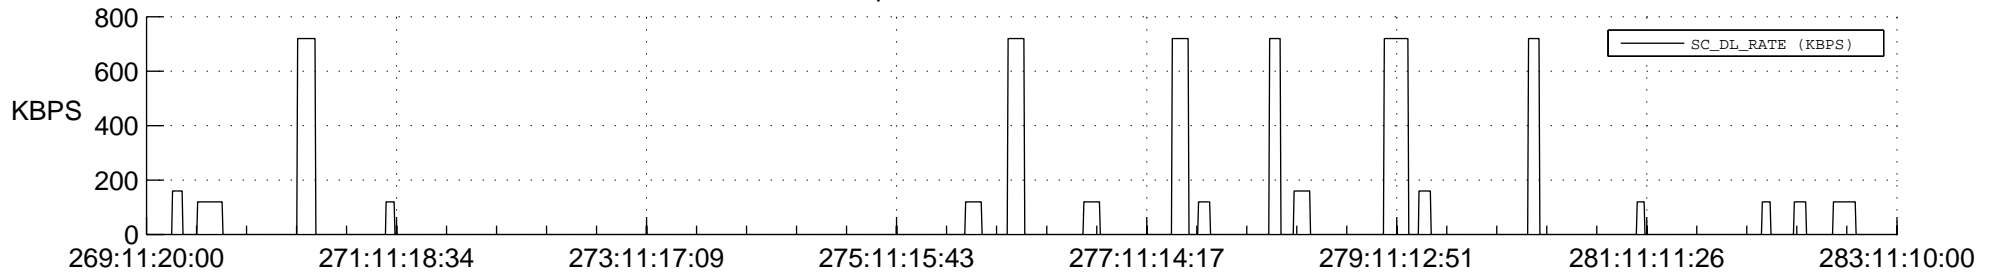

STEREO BEHIND SSR PCT Full Prediction

SWAVES_Percent_Full_Prediction

IMPACT_Percent_Full_Prediction

PLASTIC_Percent_Full_Prediction

Spacecraft_DownLink_Rate

Ground Time (2014:269:11:20:00.000 -2014:283:11:10:00.000)