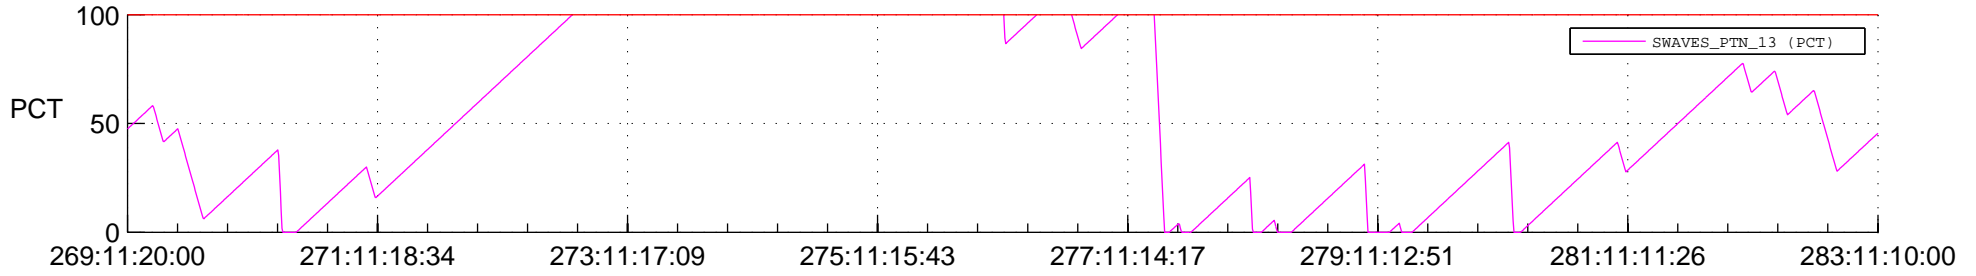

STEREO BEHIND SSR PCT Full Prediction

SWAVES_Percent_Full_Prediction

IMPACT_Percent_Full_Prediction

PLASTIC_Percent_Full_Prediction

Spacecraft_DownLink_Rate

Ground Time (2014:269:11:20:00.000 -2014:283:11:10:00.000)