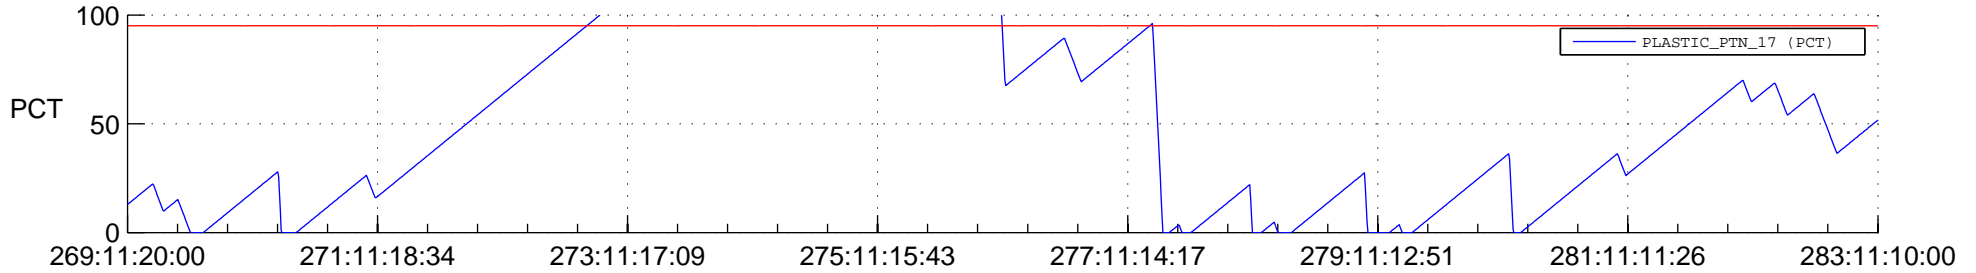

STEREO BEHIND SSR PCT Full Prediction

SWAVES_Percent_Full_Prediction

IMPACT_Percent_Full_Prediction

PLASTIC_Percent_Full_Prediction

Spacecraft_DownLink_Rate

Ground Time (2014:269:11:20:00.000 -2014:283:11:10:00.000)