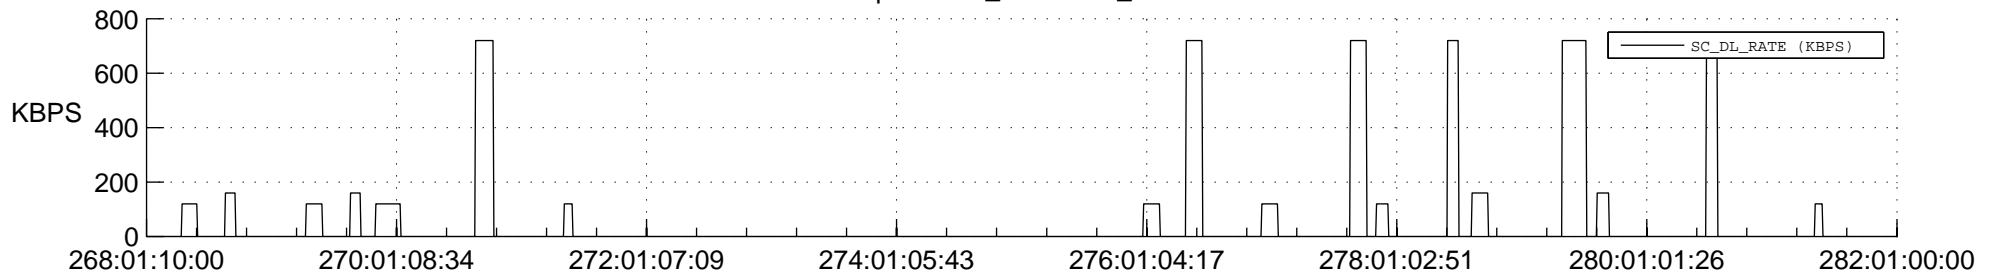

STEREO BEHIND SSR PCT Full Prediction

SWAVES_Percent_Full_Prediction

IMPACT_Percent_Full_Prediction

PLASTIC_Percent_Full_Prediction

Spacecraft_DownLink_Rate

Ground Time (2014:268:01:10:00.000 -2014:282:01:00:00.000)