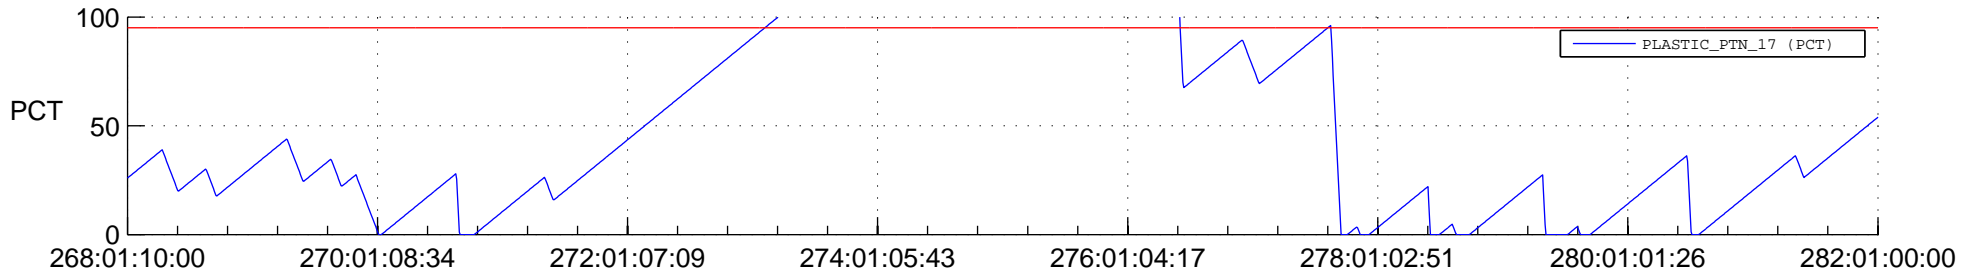

STEREO BEHIND SSR PCT Full Prediction

SWAVES_Percent_Full_Prediction

IMPACT_Percent_Full_Prediction

PLASTIC_Percent_Full_Prediction

Spacecraft_DownLink_Rate

Ground Time (2014:268:01:10:00.000 -2014:282:01:00:00.000)