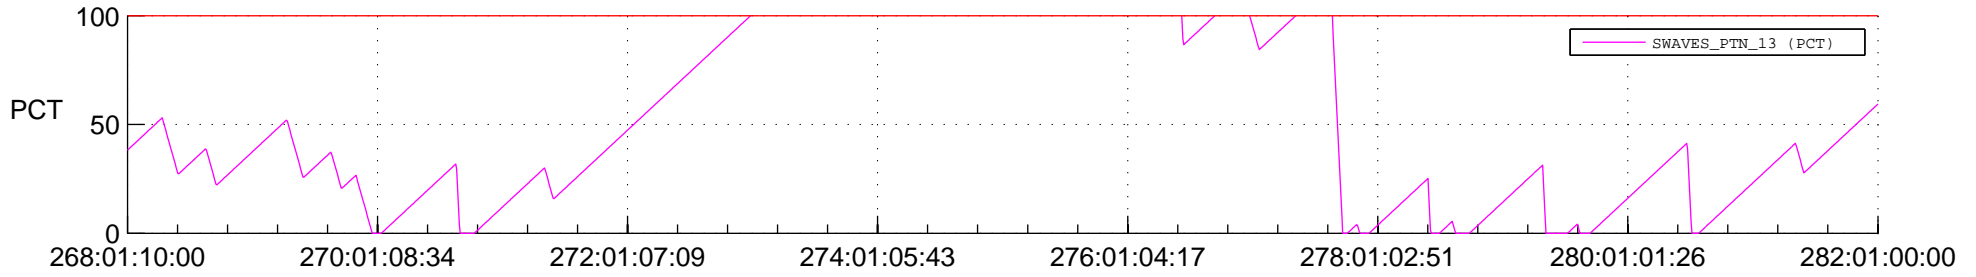

STEREO BEHIND SSR PCT Full Prediction

SWAVES_Percent_Full_Prediction

IMPACT_Percent_Full_Prediction

PLASTIC_Percent_Full_Prediction

Spacecraft_DownLink_Rate

Ground Time (2014:268:01:10:00.000 -2014:282:01:00:00.000)