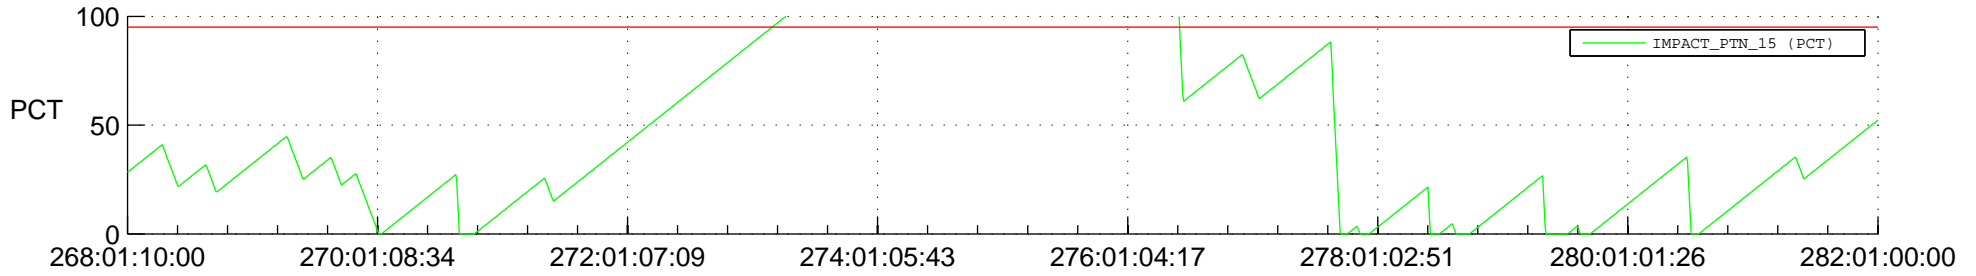

STEREO BEHIND SSR PCT Full Prediction

SWAVES_Percent_Full_Prediction

IMPACT_Percent_Full_Prediction

PLASTIC_Percent_Full_Prediction

Spacecraft_DownLink_Rate

Ground Time (2014:268:01:10:00.000 -2014:282:01:00:00.000)