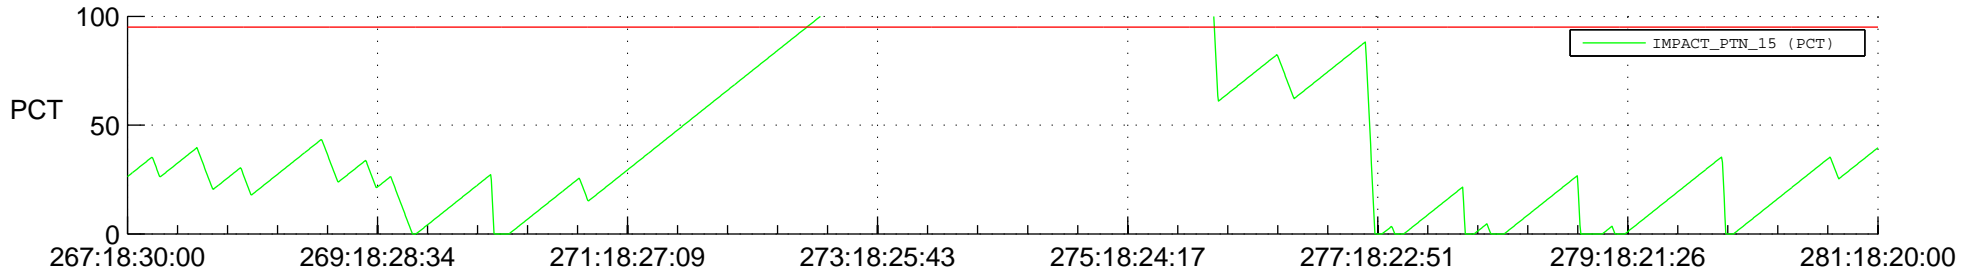

STEREO BEHIND SSR PCT Full Prediction

SWAVES_Percent_Full_Prediction

IMPACT_Percent_Full_Prediction

PLASTIC_Percent_Full_Prediction

Spacecraft_DownLink_Rate

Ground Time (2014:267:18:30:00.000 -2014:281:18:20:00.000)