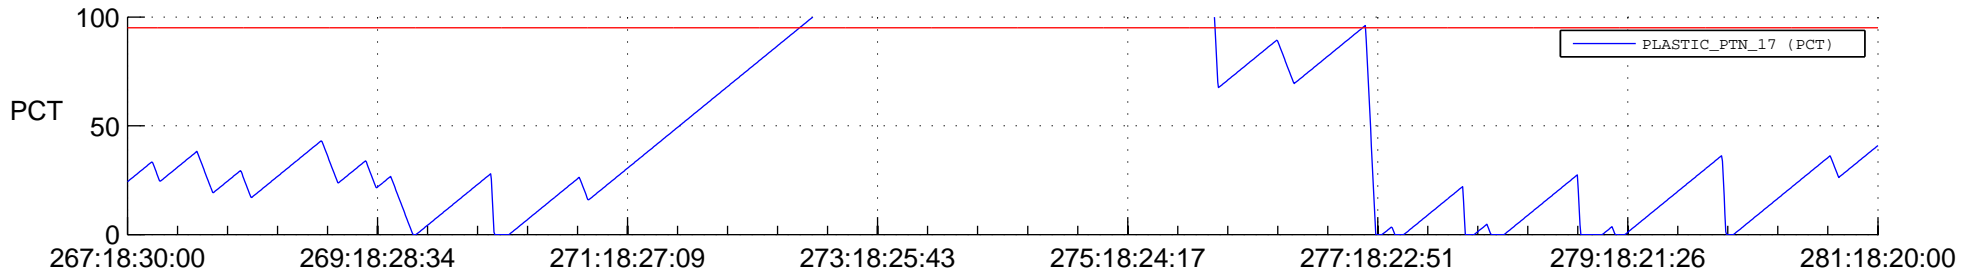

STEREO BEHIND SSR PCT Full Prediction

SWAVES_Percent_Full_Prediction

IMPACT_Percent_Full_Prediction

PLASTIC_Percent_Full_Prediction

Spacecraft_DownLink_Rate

Ground Time (2014:267:18:30:00.000 -2014:281:18:20:00.000)