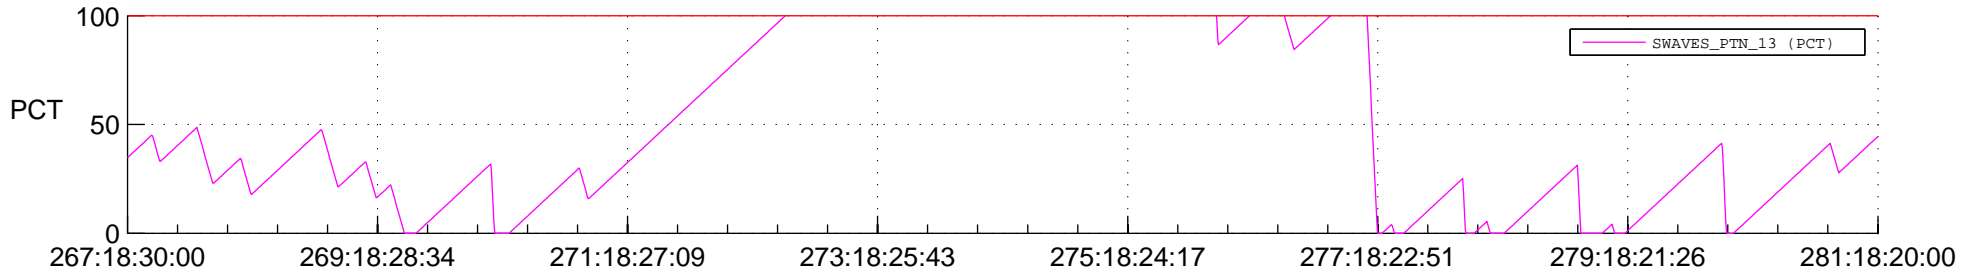

STEREO BEHIND SSR PCT Full Prediction

SWAVES_Percent_Full_Prediction

IMPACT_Percent_Full_Prediction

PLASTIC_Percent_Full_Prediction

Spacecraft_DownLink_Rate

Ground Time (2014:267:18:30:00.000 -2014:281:18:20:00.000)