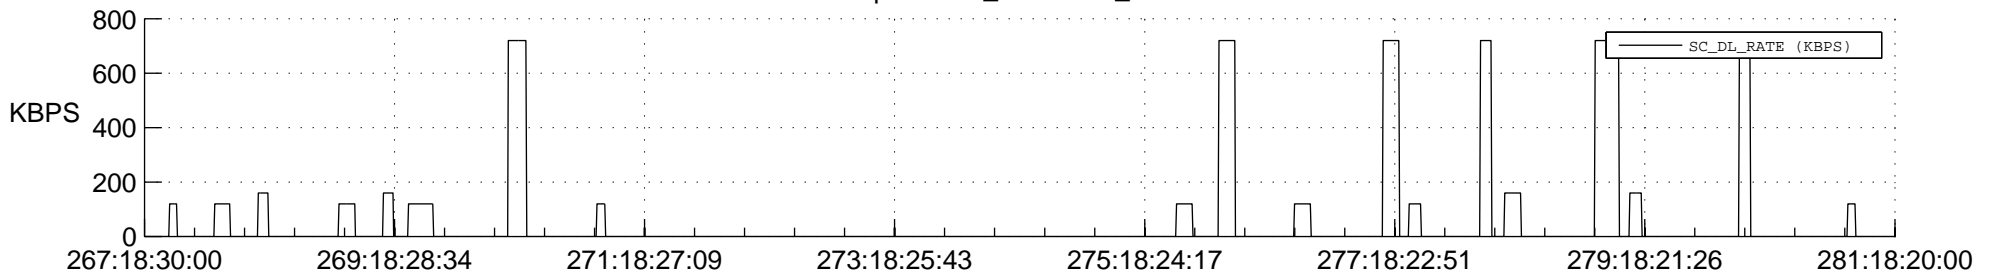

STEREO BEHIND SSR PCT Full Prediction

SWAVES_Percent_Full_Prediction

IMPACT_Percent_Full_Prediction

PLASTIC_Percent_Full_Prediction

Spacecraft_DownLink_Rate

Ground Time (2014:267:18:30:00.000 -2014:281:18:20:00.000)