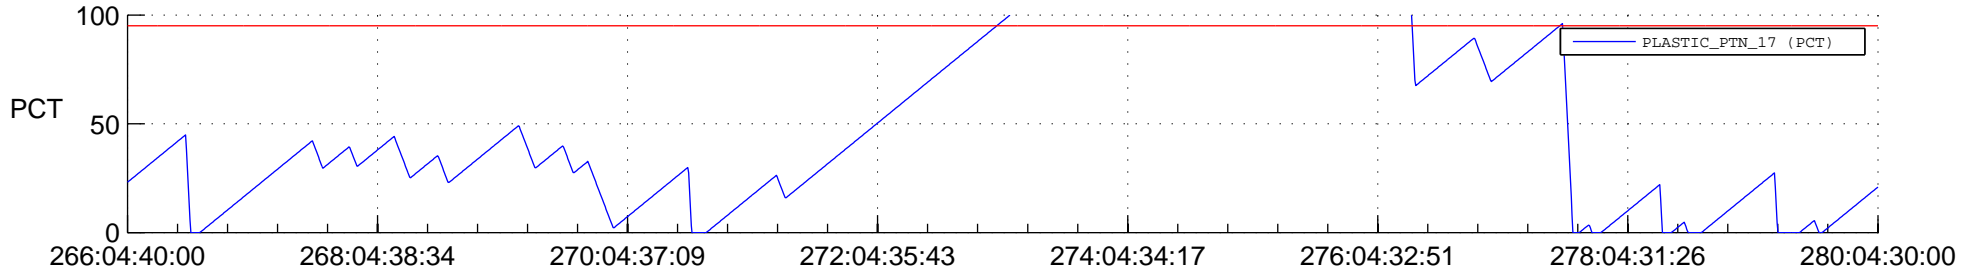

STEREO BEHIND SSR PCT Full Prediction

SWAVES_Percent_Full_Prediction

IMPACT_Percent_Full_Prediction

PLASTIC_Percent_Full_Prediction

Spacecraft_DownLink_Rate

Ground Time (2014:266:04:40:00.000 -2014:280:04:30:00.000)