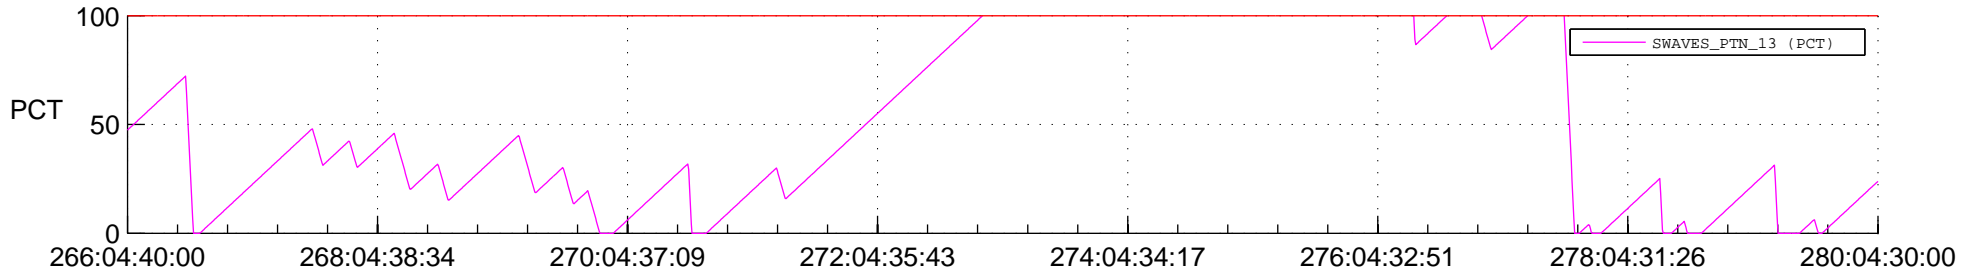

STEREO BEHIND SSR PCT Full Prediction

SWAVES_Percent_Full_Prediction

IMPACT_Percent_Full_Prediction

PLASTIC_Percent_Full_Prediction

Spacecraft_DownLink_Rate

Ground Time (2014:266:04:40:00.000 -2014:280:04:30:00.000)