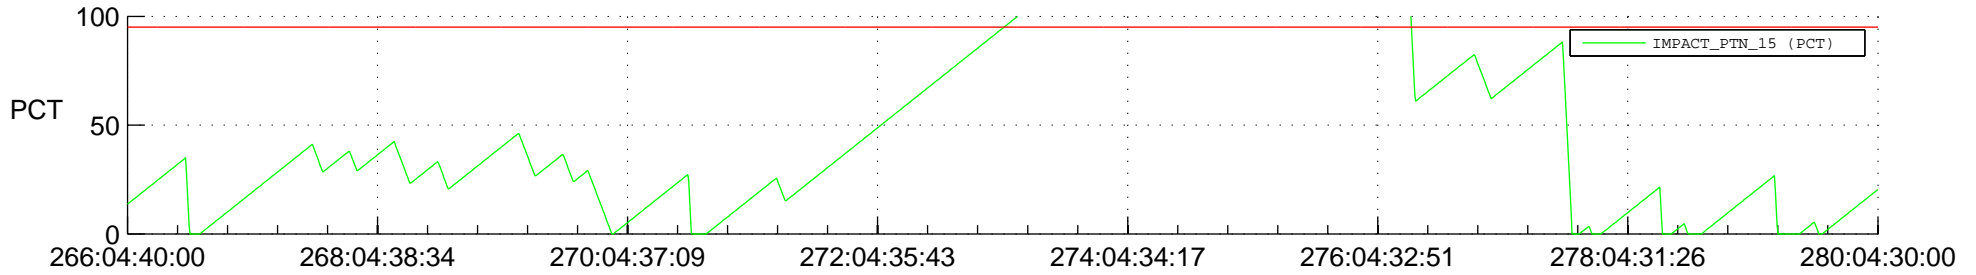

STEREO BEHIND SSR PCT Full Prediction

SWAVES_Percent_Full_Prediction

IMPACT_Percent_Full_Prediction

PLASTIC_Percent_Full_Prediction

Spacecraft_DownLink_Rate

Ground Time (2014:266:04:40:00.000 -2014:280:04:30:00.000)