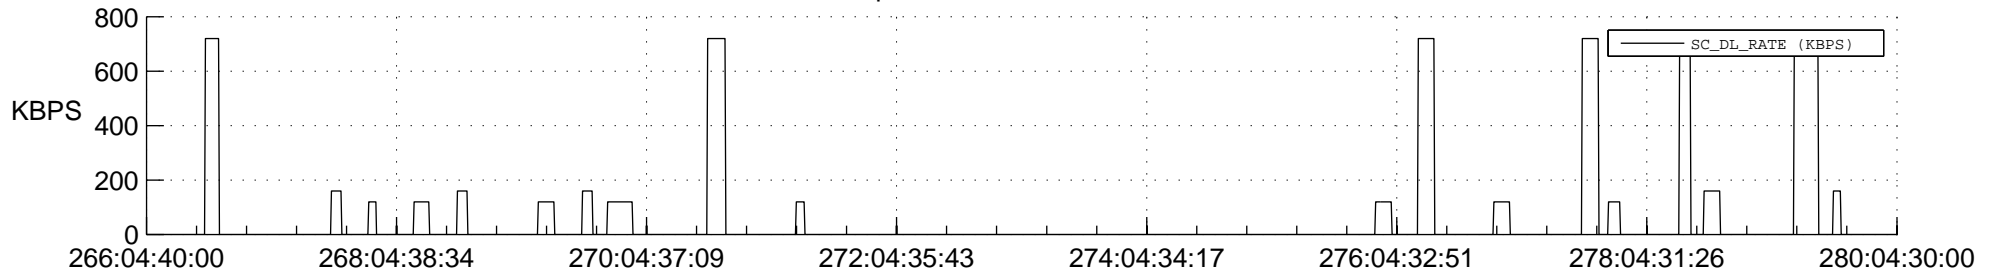

STEREO BEHIND SSR PCT Full Prediction

SWAVES_Percent_Full_Prediction

IMPACT_Percent_Full_Prediction

PLASTIC_Percent_Full_Prediction

Spacecraft_DownLink_Rate

Ground Time (2014:266:04:40:00.000 -2014:280:04:30:00.000)