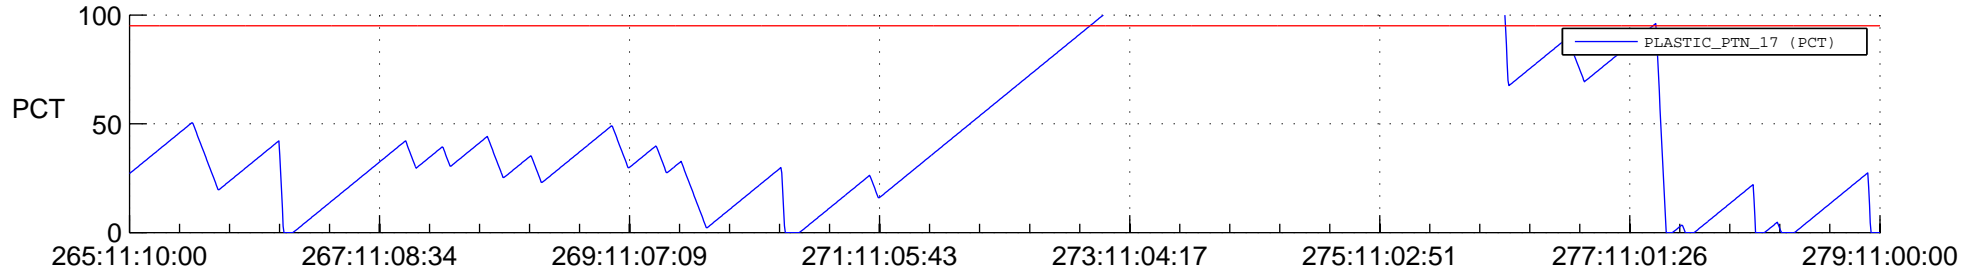

STEREO BEHIND SSR PCT Full Prediction

SWAVES_Percent_Full_Prediction

IMPACT_Percent_Full_Prediction

PLASTIC_Percent_Full_Prediction

Spacecraft_DownLink_Rate