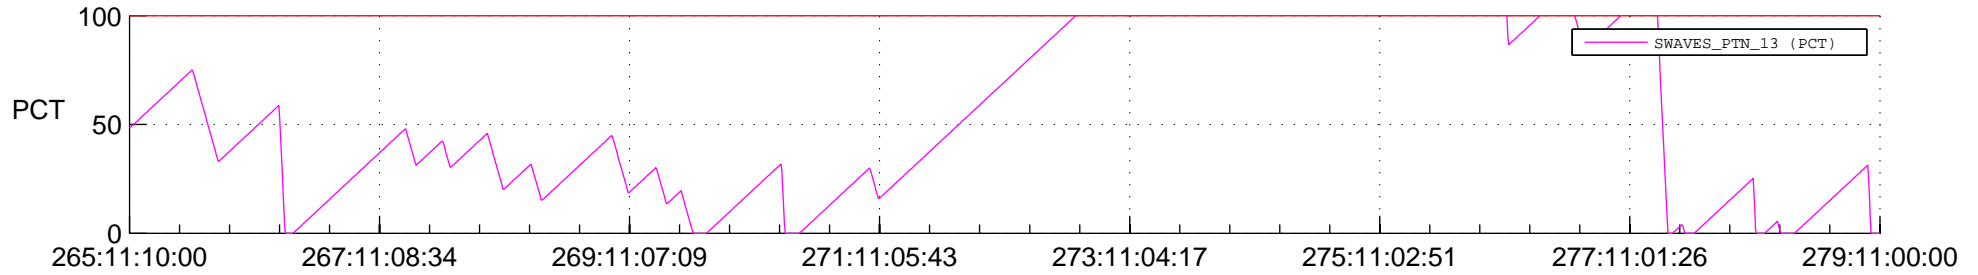

STEREO BEHIND SSR PCT Full Prediction

SWAVES_Percent_Full_Prediction

IMPACT_Percent_Full_Prediction

PLASTIC_Percent_Full_Prediction

Spacecraft_DownLink_Rate