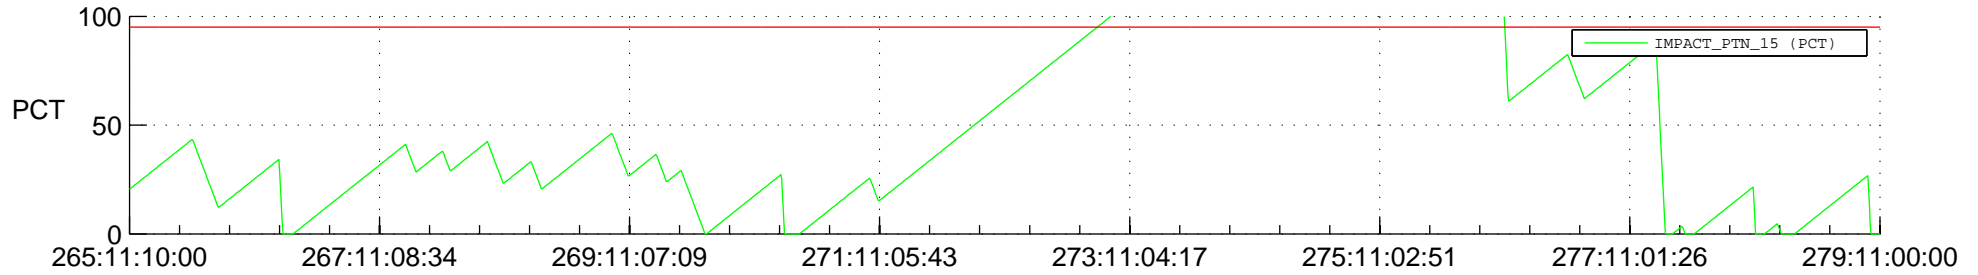

STEREO BEHIND SSR PCT Full Prediction

SWAVES_Percent_Full_Prediction

IMPACT_Percent_Full_Prediction

PLASTIC_Percent_Full_Prediction

Spacecraft_DownLink_Rate