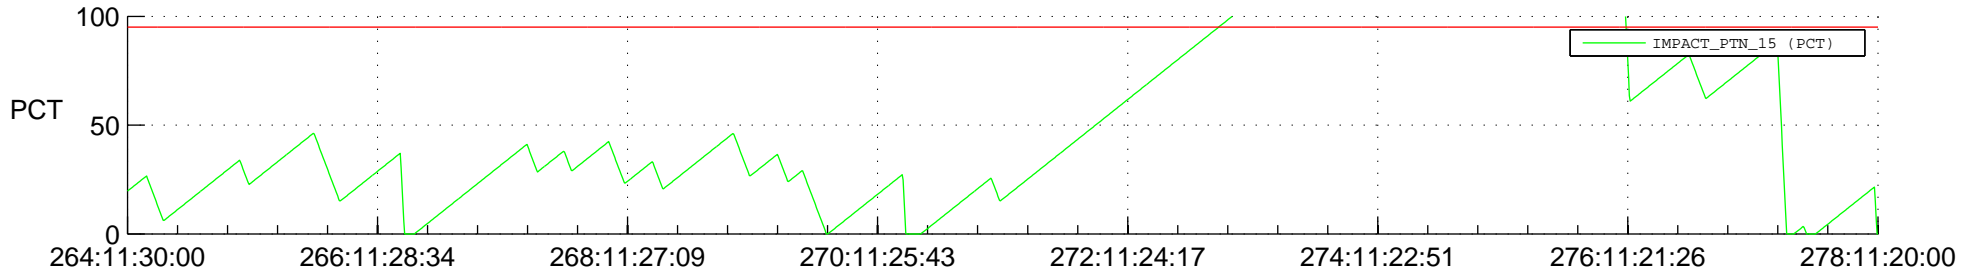

IMPACT_Percent_Full_Prediction