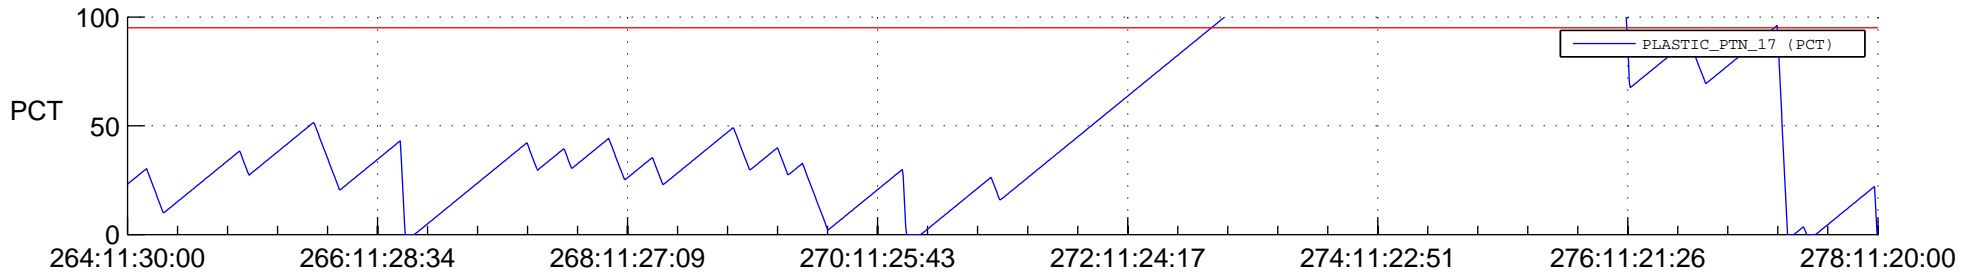

PLASTIC_Percent_Full_Prediction