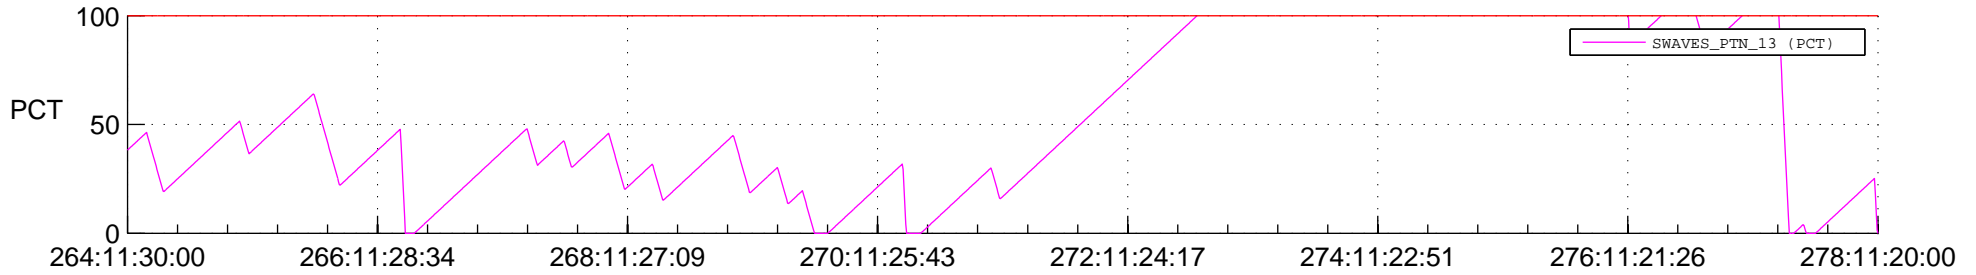

# STEREO BEHIND SSR PCT Full Prediction

## SWAVES\_Percent\_Full\_Prediction