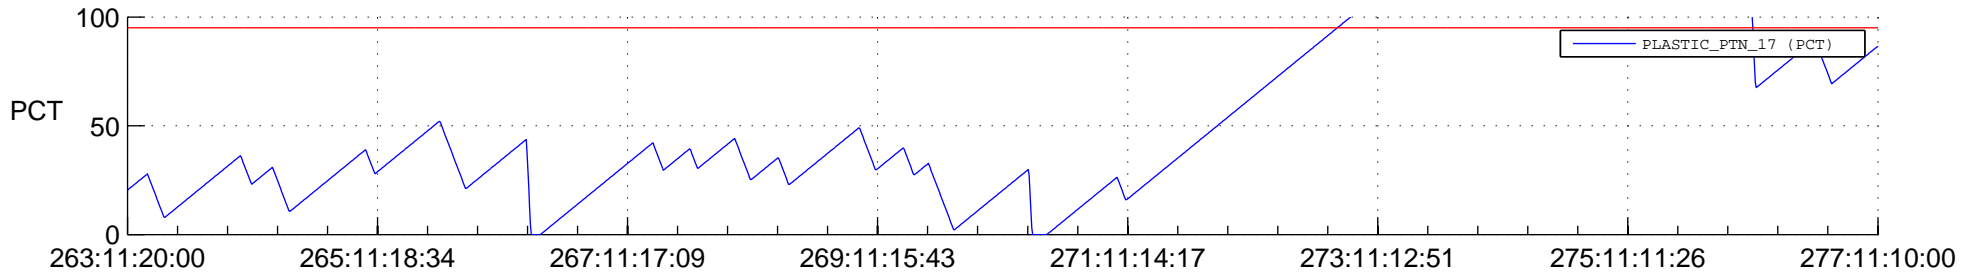

STEREO BEHIND SSR PCT Full Prediction

SWAVES_Percent_Full_Prediction

IMPACT_Percent_Full_Prediction

PLASTIC_Percent_Full_Prediction

Spacecraft_DownLink_Rate