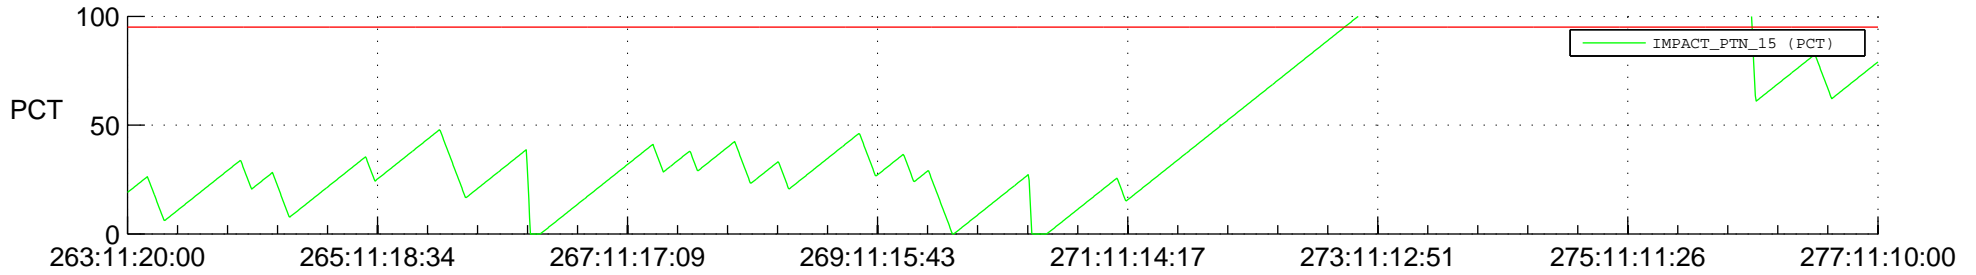

STEREO BEHIND SSR PCT Full Prediction

SWAVES_Percent_Full_Prediction

IMPACT_Percent_Full_Prediction

PLASTIC_Percent_Full_Prediction

Spacecraft_DownLink_Rate