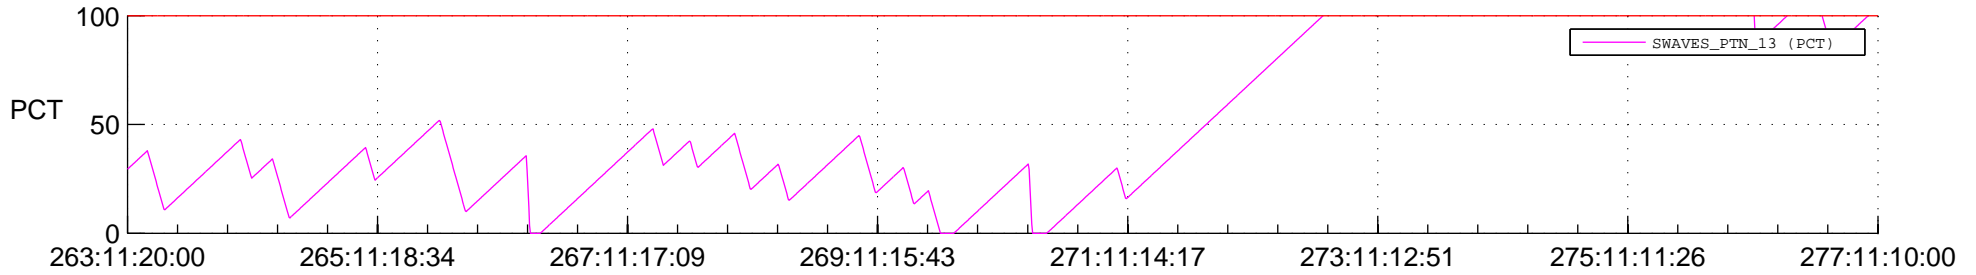

STEREO BEHIND SSR PCT Full Prediction

SWAVES_Percent_Full_Prediction

IMPACT_Percent_Full_Prediction

PLASTIC_Percent_Full_Prediction

Spacecraft_DownLink_Rate