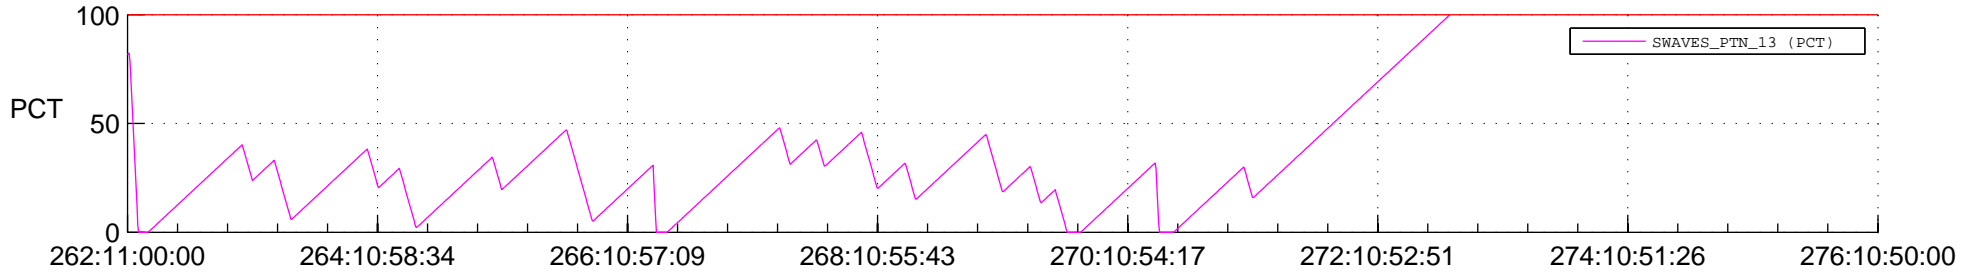

STEREO BEHIND SSR PCT Full Prediction

SWAVES_Percent_Full_Prediction

IMPACT_Percent_Full_Prediction

PLASTIC_Percent_Full_Prediction

Spacecraft_DownLink_Rate

Ground Time (2014:262:11:00:00.000 -2014:276:10:50:00.000)