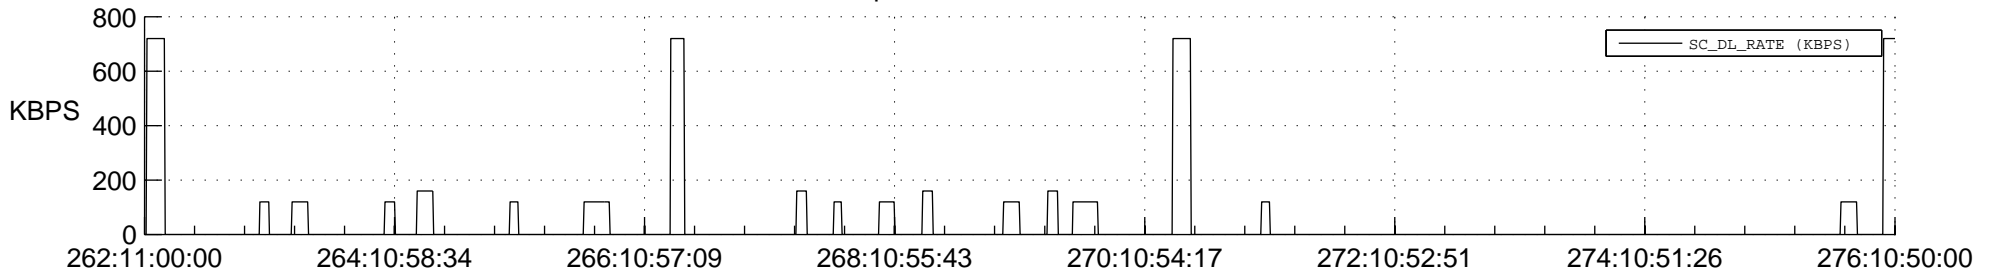

STEREO BEHIND SSR PCT Full Prediction

SWAVES_Percent_Full_Prediction

IMPACT_Percent_Full_Prediction

PLASTIC_Percent_Full_Prediction

Spacecraft_DownLink_Rate

Ground Time (2014:262:11:00:00.000 -2014:276:10:50:00.000)