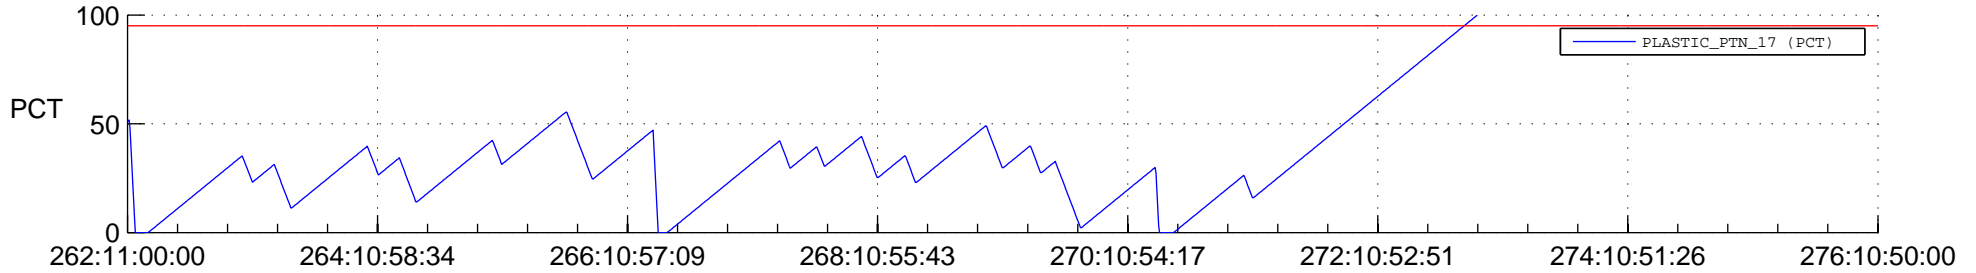

STEREO BEHIND SSR PCT Full Prediction

SWAVES_Percent_Full_Prediction

IMPACT_Percent_Full_Prediction

PLASTIC_Percent_Full_Prediction

Spacecraft_DownLink_Rate

Ground Time (2014:262:11:00:00.000 -2014:276:10:50:00.000)