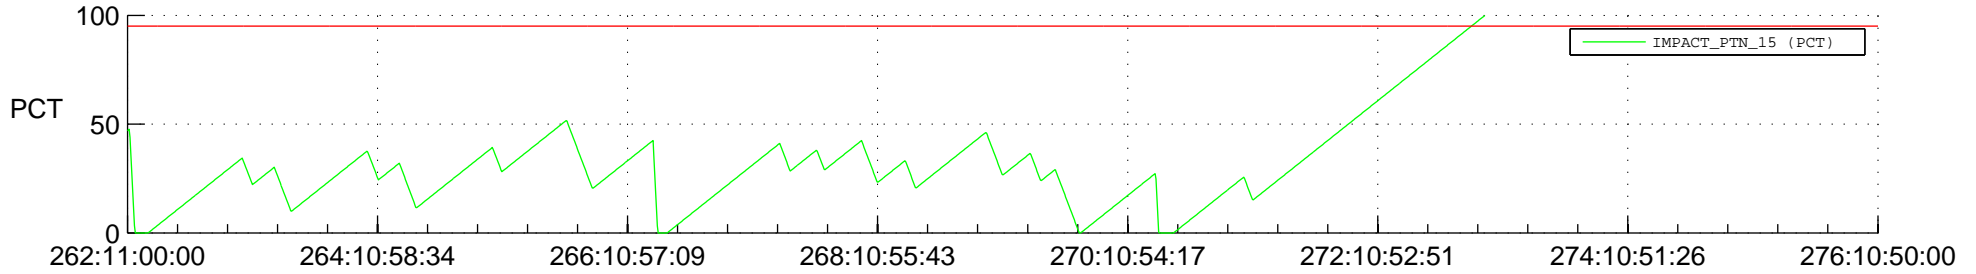

STEREO BEHIND SSR PCT Full Prediction

SWAVES_Percent_Full_Prediction

IMPACT_Percent_Full_Prediction

PLASTIC_Percent_Full_Prediction

Spacecraft_DownLink_Rate

Ground Time (2014:262:11:00:00.000 -2014:276:10:50:00.000)