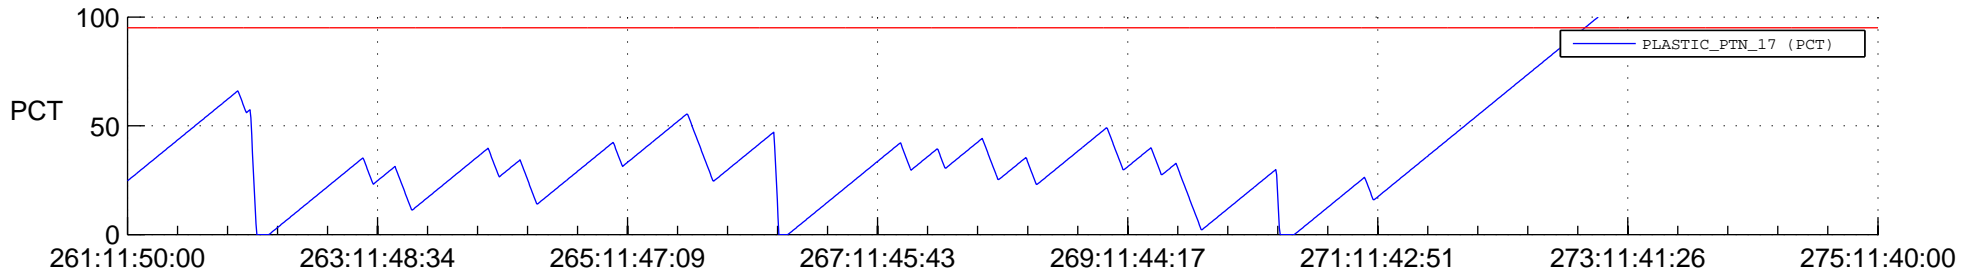

STEREO BEHIND SSR PCT Full Prediction

SWAVES_Percent_Full_Prediction

IMPACT_Percent_Full_Prediction

PLASTIC_Percent_Full_Prediction

Spacecraft_DownLink_Rate