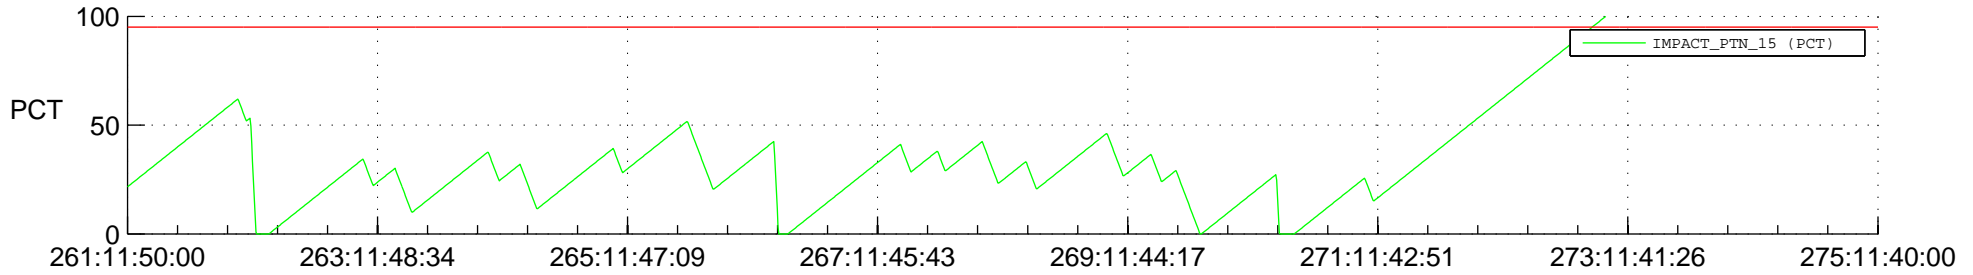

STEREO BEHIND SSR PCT Full Prediction

SWAVES_Percent_Full_Prediction

IMPACT_Percent_Full_Prediction

PLASTIC_Percent_Full_Prediction

Spacecraft_DownLink_Rate