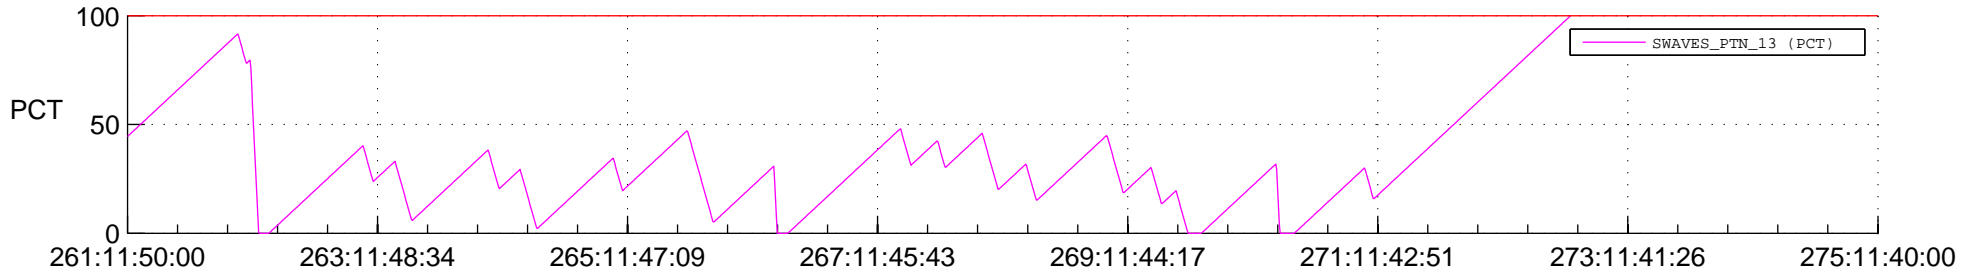

STEREO BEHIND SSR PCT Full Prediction

SWAVES_Percent_Full_Prediction

IMPACT_Percent_Full_Prediction

PLASTIC_Percent_Full_Prediction

Spacecraft_DownLink_Rate