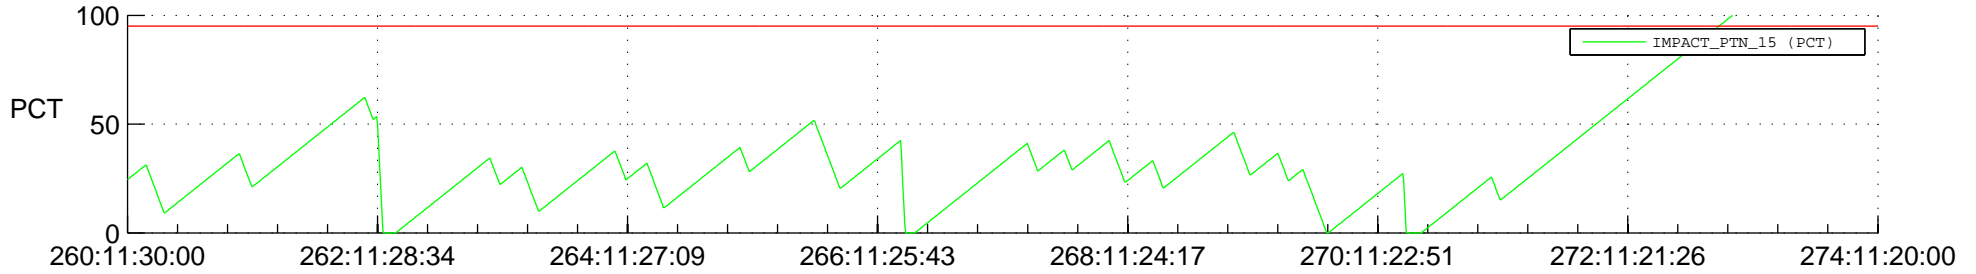

IMPACT_Percent_Full_Prediction