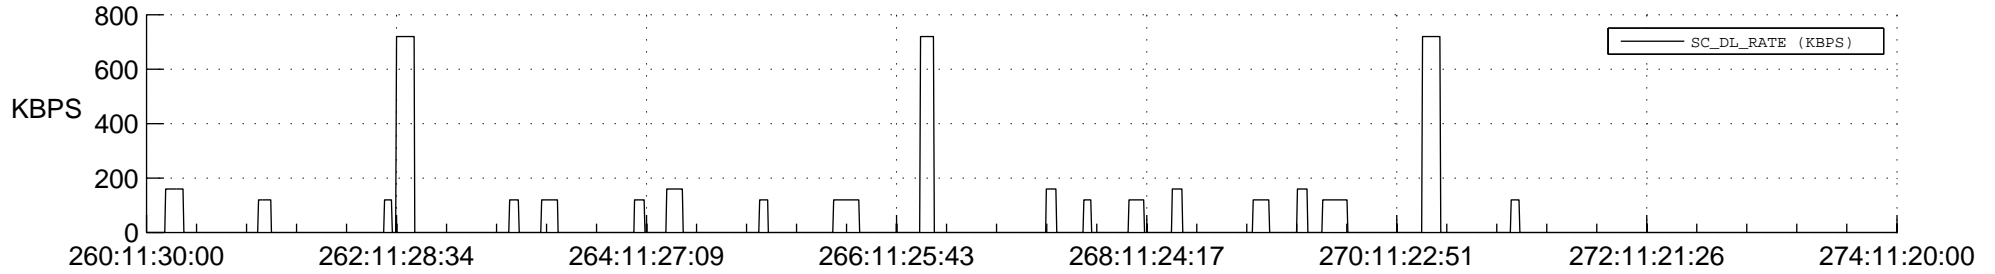

## Spacecraft\_DownLink\_Rate

Ground Time (2014:260:11:30:00.000 -2014:274:11:20:00.000)