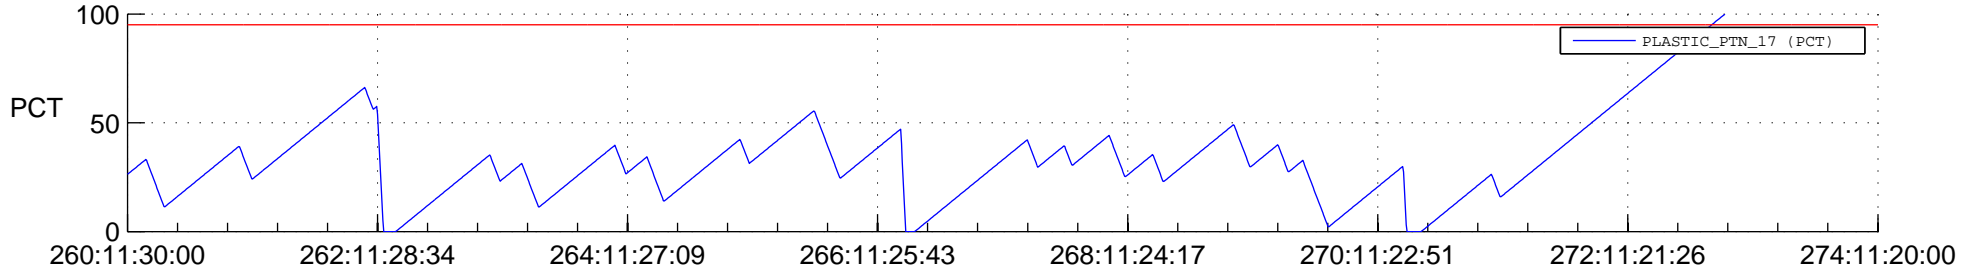

# STEREO BEHIND SSR PCT Full Prediction

## SWAVES\_Percent\_Full\_Prediction

## Spacecraft\_DownLink\_Rate

Ground Time (2014:260:11:30:00.000 -2014:274:11:20:00.000)