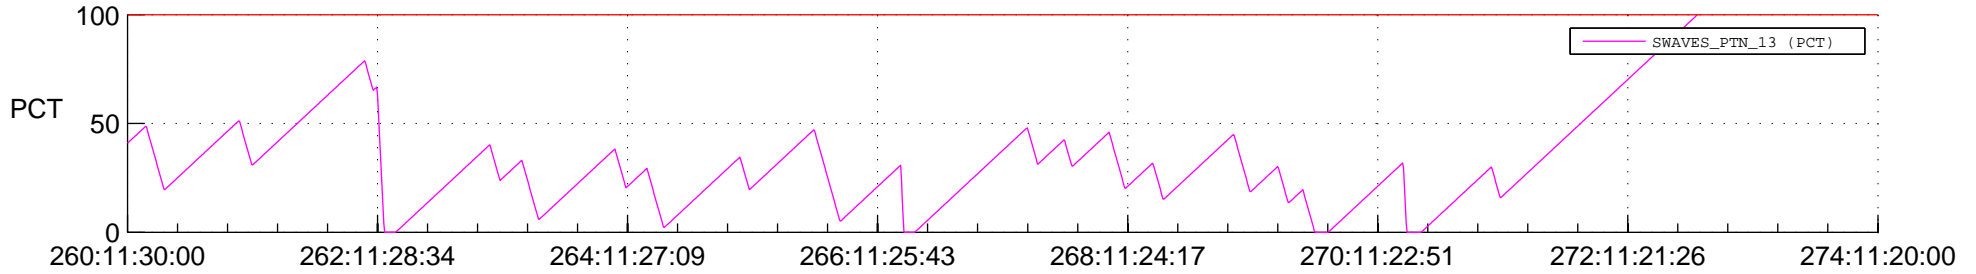

## SWAVES\_Percent\_Full\_Prediction

## Spacecraft\_DownLink\_Rate

Ground Time (2014:260:11:30:00.000 -2014:274:11:20:00.000)