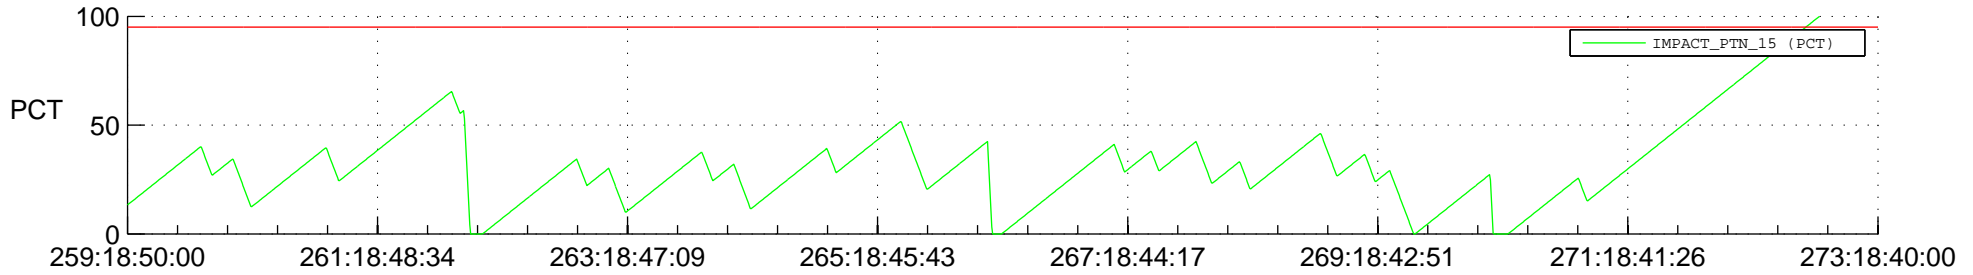

STEREO BEHIND SSR PCT Full Prediction

SWAVES_Percent_Full_Prediction

IMPACT_Percent_Full_Prediction

PLASTIC_Percent_Full_Prediction

Spacecraft_DownLink_Rate

Ground Time (2014:259:18:50:00.000 -2014:273:18:40:00.000)