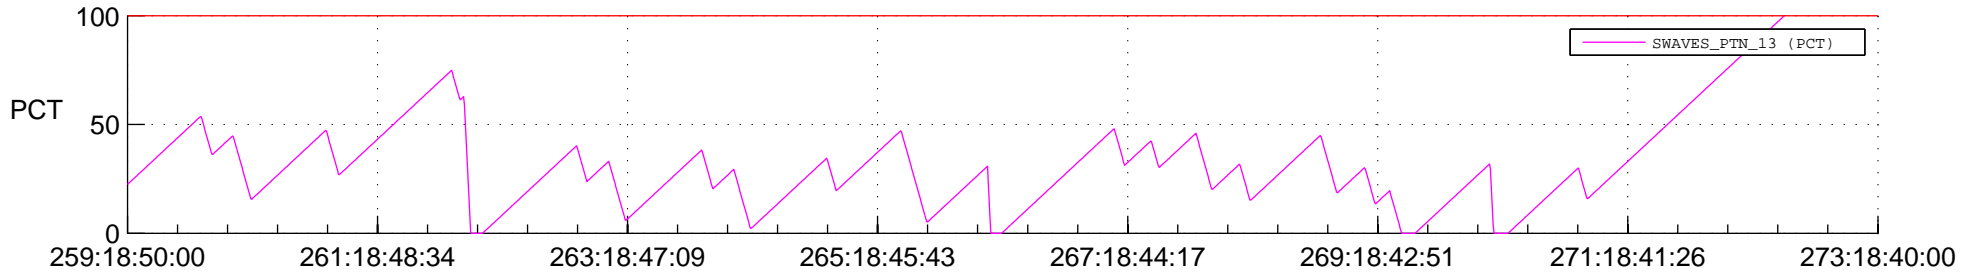

STEREO BEHIND SSR PCT Full Prediction

SWAVES_Percent_Full_Prediction

IMPACT_Percent_Full_Prediction

PLASTIC_Percent_Full_Prediction

Spacecraft_DownLink_Rate

Ground Time (2014:259:18:50:00.000 -2014:273:18:40:00.000)