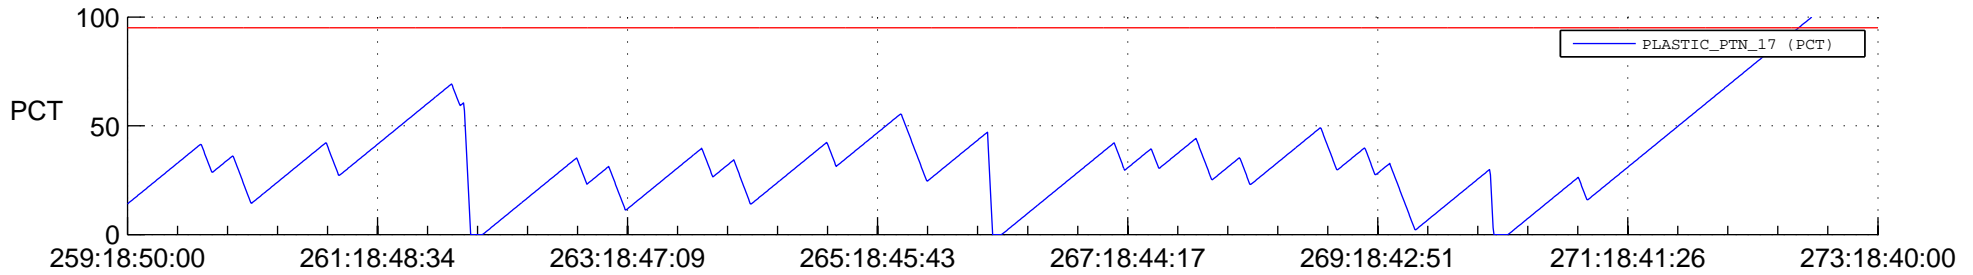

STEREO BEHIND SSR PCT Full Prediction

SWAVES_Percent_Full_Prediction

IMPACT_Percent_Full_Prediction

PLASTIC_Percent_Full_Prediction

Spacecraft_DownLink_Rate

Ground Time (2014:259:18:50:00.000 -2014:273:18:40:00.000)