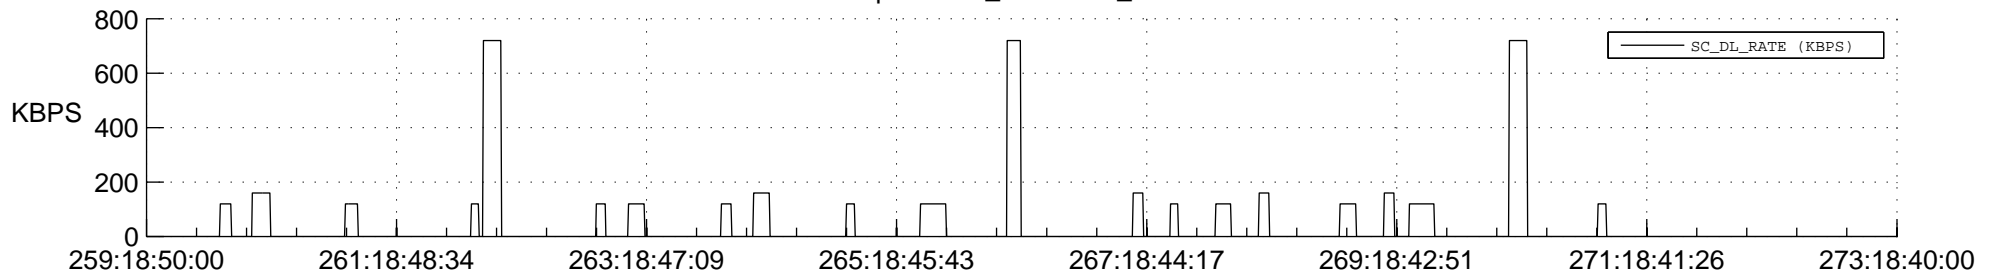

STEREO BEHIND SSR PCT Full Prediction

SWAVES_Percent_Full_Prediction

IMPACT_Percent_Full_Prediction

PLASTIC_Percent_Full_Prediction

Spacecraft_DownLink_Rate

Ground Time (2014:259:18:50:00.000 -2014:273:18:40:00.000)