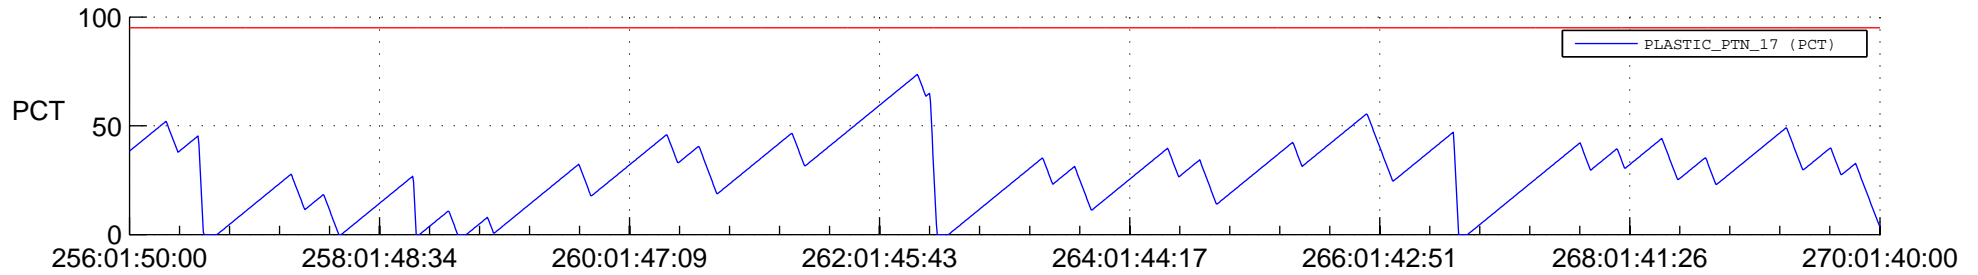

STEREO BEHIND SSR PCT Full Prediction

SWAVES_Percent_Full_Prediction

IMPACT_Percent_Full_Prediction

PLASTIC_Percent_Full_Prediction

Spacecraft_DownLink_Rate

Ground Time (2014:256:01:50:00.000 -2014:270:01:40:00.000)