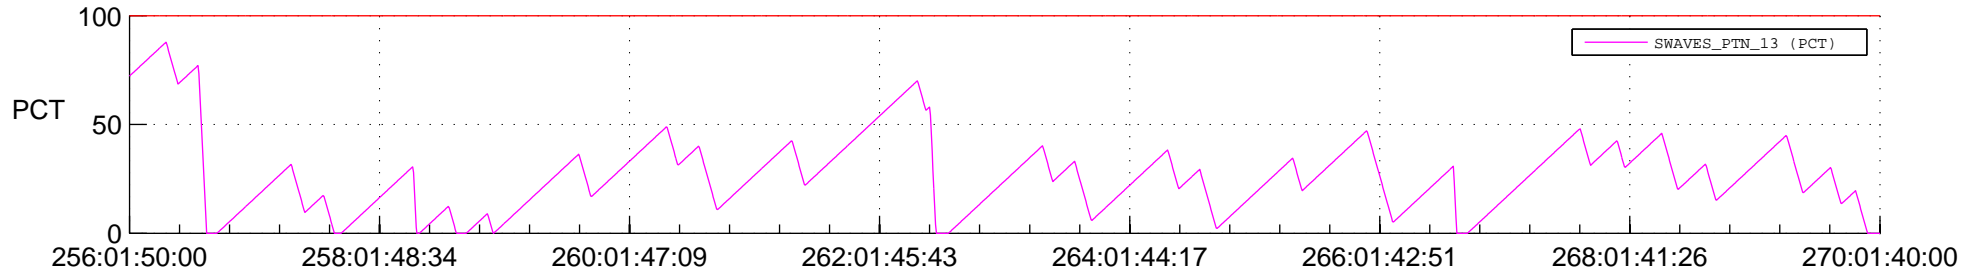

STEREO BEHIND SSR PCT Full Prediction

SWAVES_Percent_Full_Prediction

IMPACT_Percent_Full_Prediction

PLASTIC_Percent_Full_Prediction

Spacecraft_DownLink_Rate

Ground Time (2014:256:01:50:00.000 -2014:270:01:40:00.000)