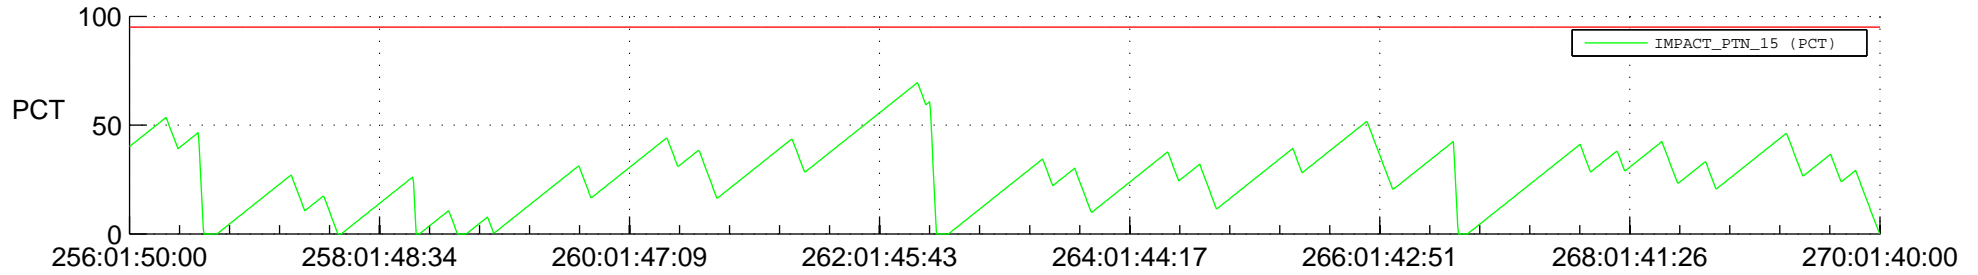

STEREO BEHIND SSR PCT Full Prediction

SWAVES_Percent_Full_Prediction

IMPACT_Percent_Full_Prediction

PLASTIC_Percent_Full_Prediction

Spacecraft_DownLink_Rate

Ground Time (2014:256:01:50:00.000 -2014:270:01:40:00.000)