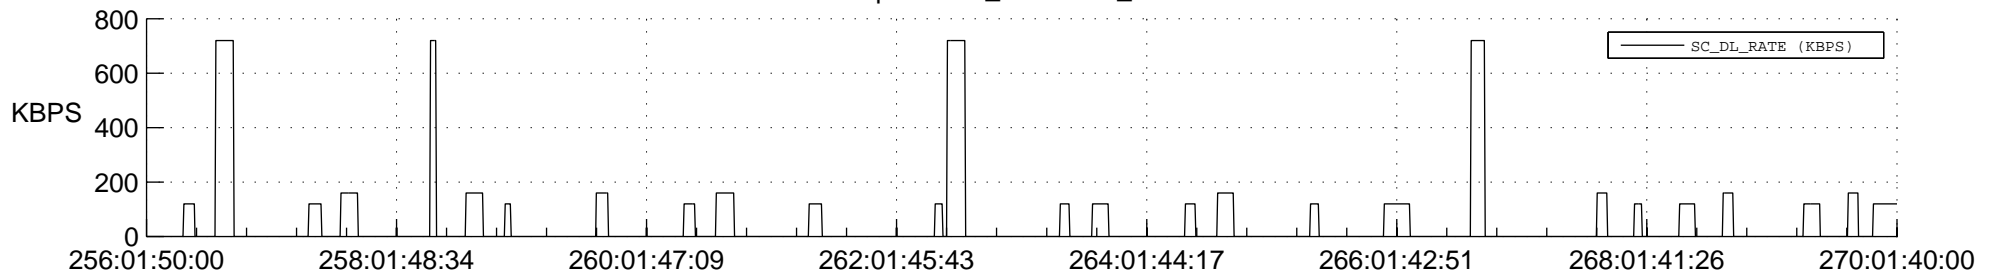

STEREO BEHIND SSR PCT Full Prediction

SWAVES_Percent_Full_Prediction

IMPACT_Percent_Full_Prediction

PLASTIC_Percent_Full_Prediction

Spacecraft_DownLink_Rate

Ground Time (2014:256:01:50:00.000 -2014:270:01:40:00.000)