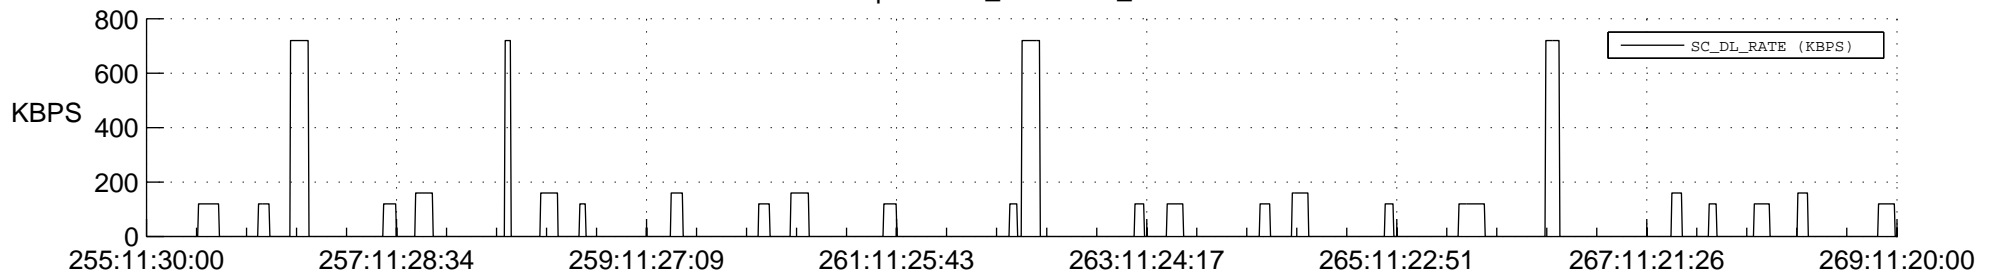

STEREO BEHIND SSR PCT Full Prediction

SWAVES_Percent_Full_Prediction

IMPACT_Percent_Full_Prediction

PLASTIC_Percent_Full_Prediction

Spacecraft_DownLink_Rate

Ground Time (2014:255:11:30:00.000 -2014:269:11:20:00.000)