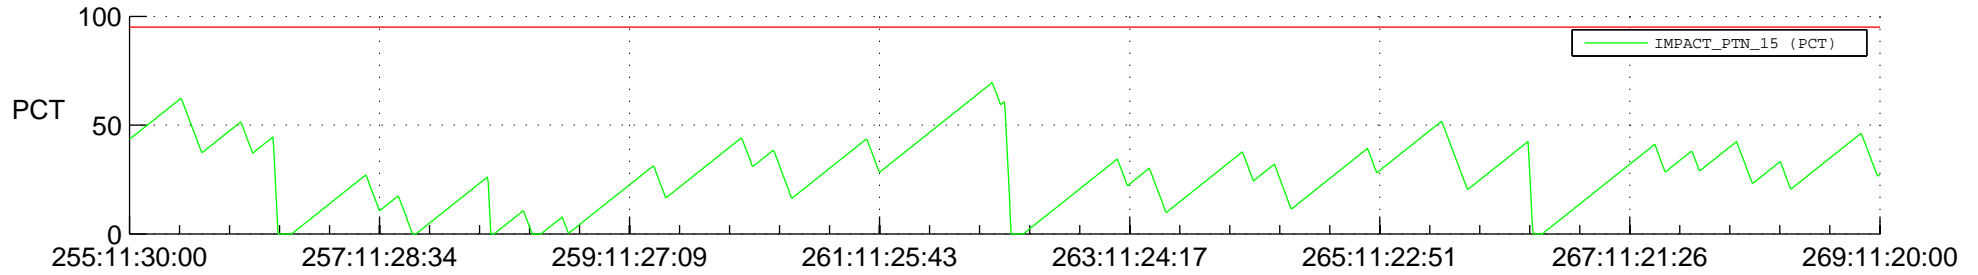

STEREO BEHIND SSR PCT Full Prediction

SWAVES_Percent_Full_Prediction

IMPACT_Percent_Full_Prediction

PLASTIC_Percent_Full_Prediction

Spacecraft_DownLink_Rate

Ground Time (2014:255:11:30:00.000 -2014:269:11:20:00.000)