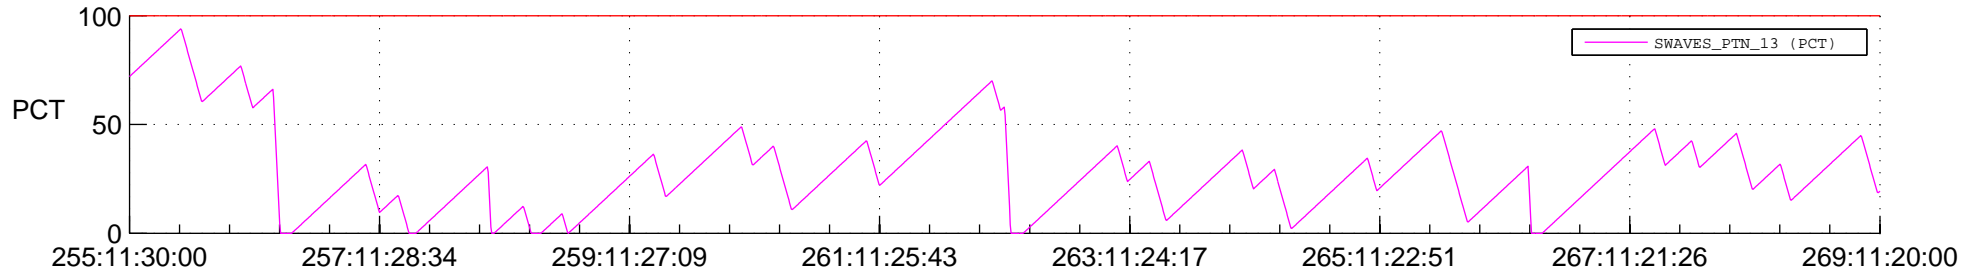

STEREO BEHIND SSR PCT Full Prediction

SWAVES_Percent_Full_Prediction

IMPACT_Percent_Full_Prediction

PLASTIC_Percent_Full_Prediction

Spacecraft_DownLink_Rate

Ground Time (2014:255:11:30:00.000 -2014:269:11:20:00.000)