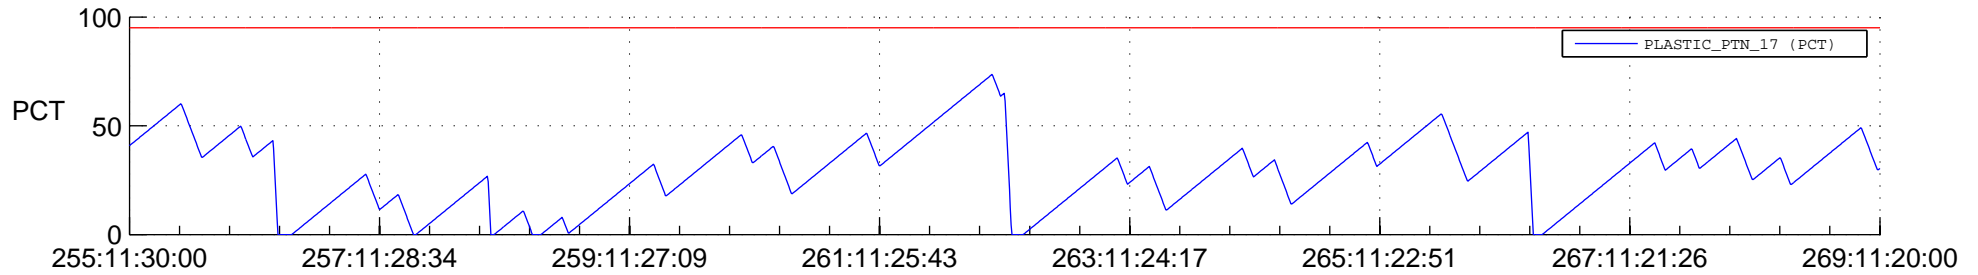

STEREO BEHIND SSR PCT Full Prediction

SWAVES_Percent_Full_Prediction

IMPACT_Percent_Full_Prediction

PLASTIC_Percent_Full_Prediction

Spacecraft_DownLink_Rate

Ground Time (2014:255:11:30:00.000 -2014:269:11:20:00.000)