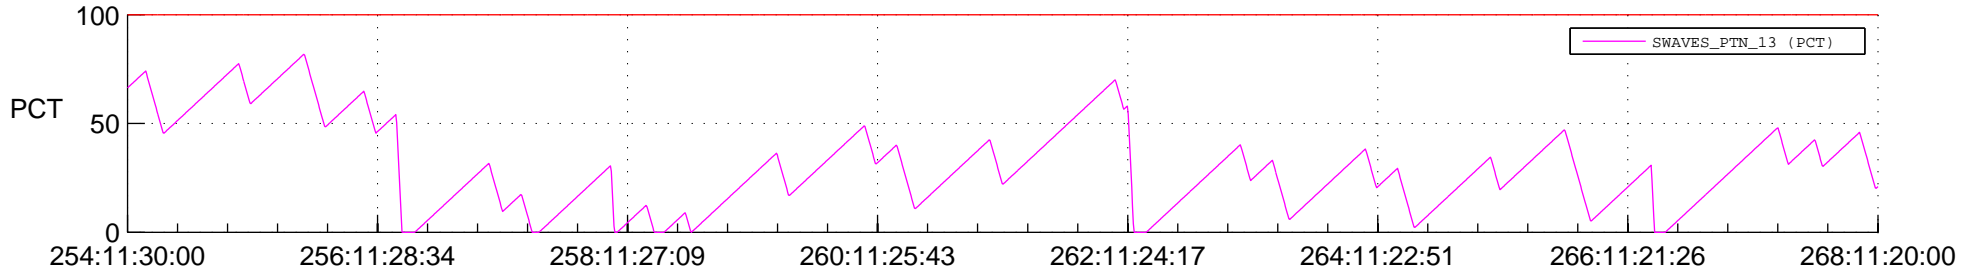

# STEREO BEHIND SSR PCT Full Prediction

## SWAVES\_Percent\_Full\_Prediction

## Spacecraft\_DownLink\_Rate

Ground Time (2014:254:11:30:00.000 -2014:268:11:20:00.000)