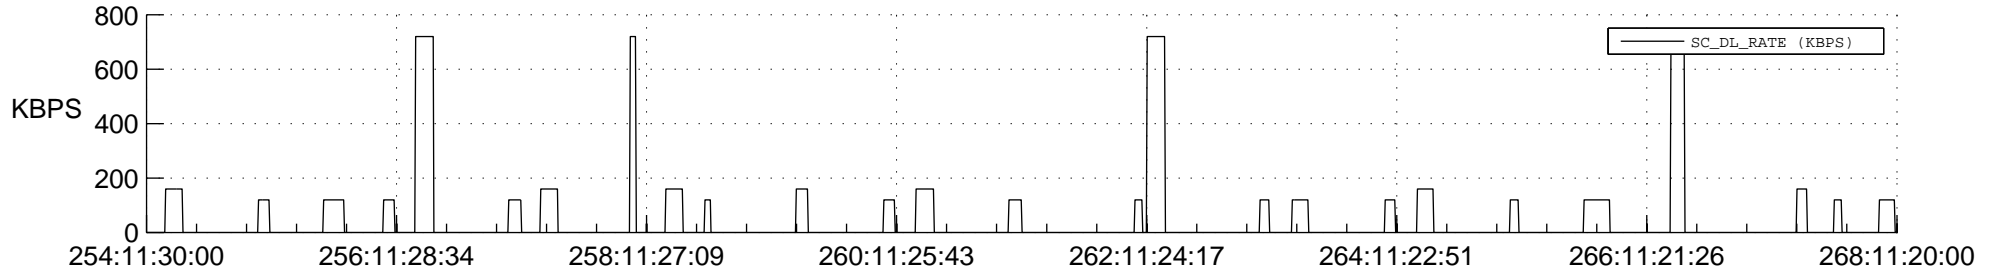

## Spacecraft\_DownLink\_Rate

Ground Time (2014:254:11:30:00.000 -2014:268:11:20:00.000)