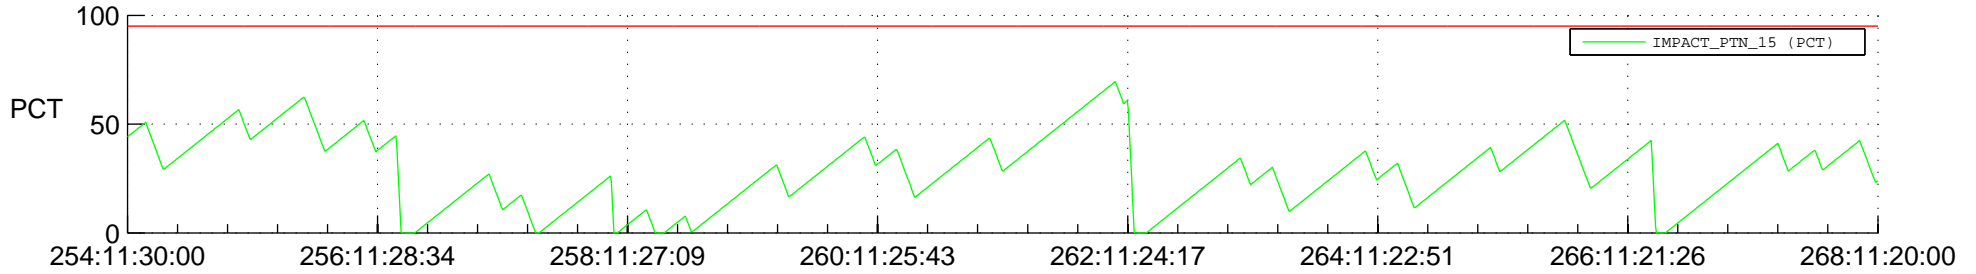

IMPACT_Percent_Full_Prediction