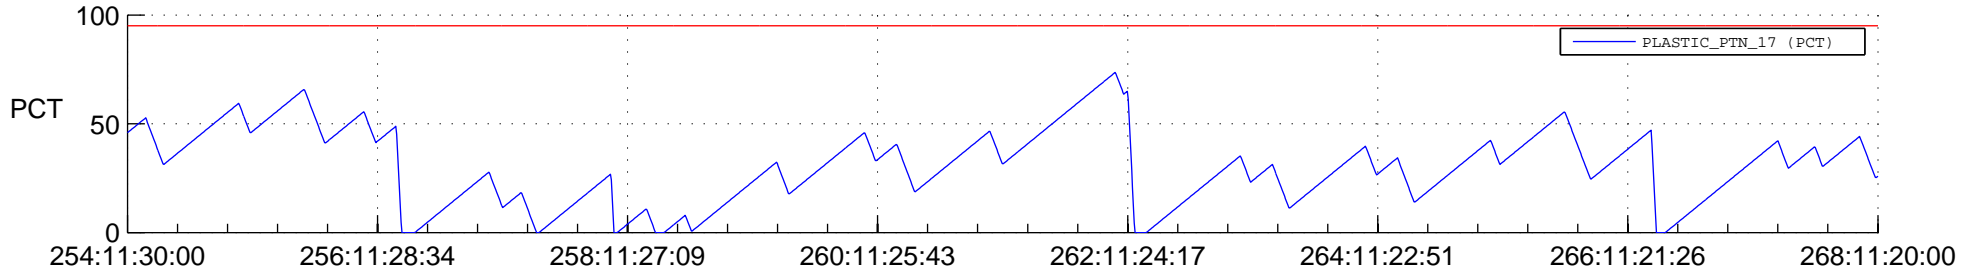

# STEREO BEHIND SSR PCT Full Prediction

## SWAVES\_Percent\_Full\_Prediction

## Spacecraft\_DownLink\_Rate

Ground Time (2014:254:11:30:00.000 -2014:268:11:20:00.000)