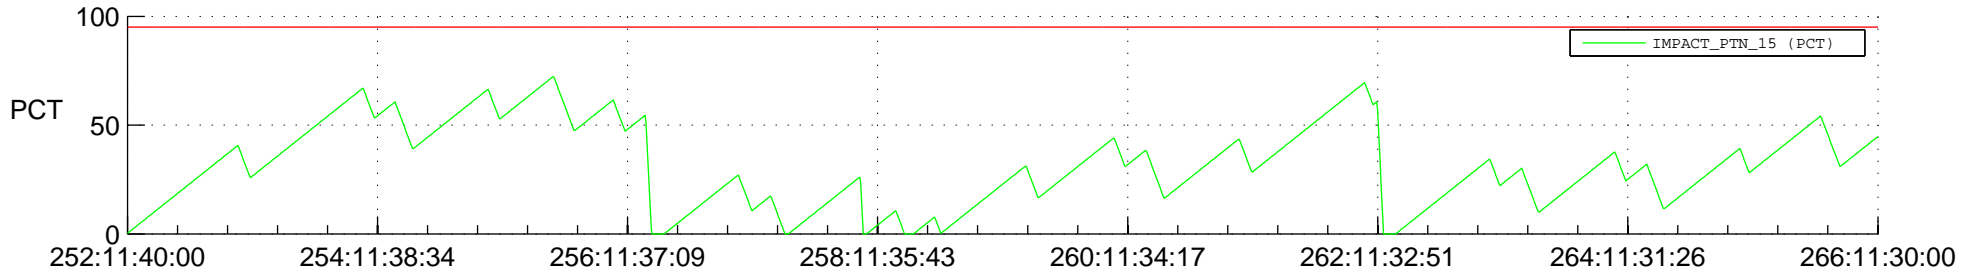

STEREO BEHIND SSR PCT Full Prediction

SWAVES_Percent_Full_Prediction

IMPACT_Percent_Full_Prediction

PLASTIC_Percent_Full_Prediction

Spacecraft_DownLink_Rate

Ground Time (2014:252:11:40:00.000 -2014:266:11:30:00.000)