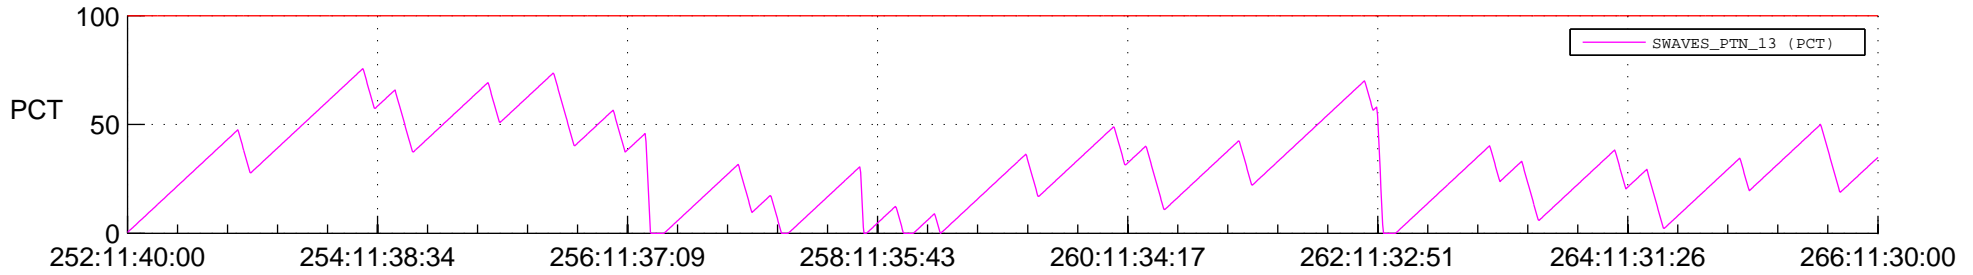

STEREO BEHIND SSR PCT Full Prediction

SWAVES_Percent_Full_Prediction

IMPACT_Percent_Full_Prediction

PLASTIC_Percent_Full_Prediction

Spacecraft_DownLink_Rate

Ground Time (2014:252:11:40:00.000 -2014:266:11:30:00.000)