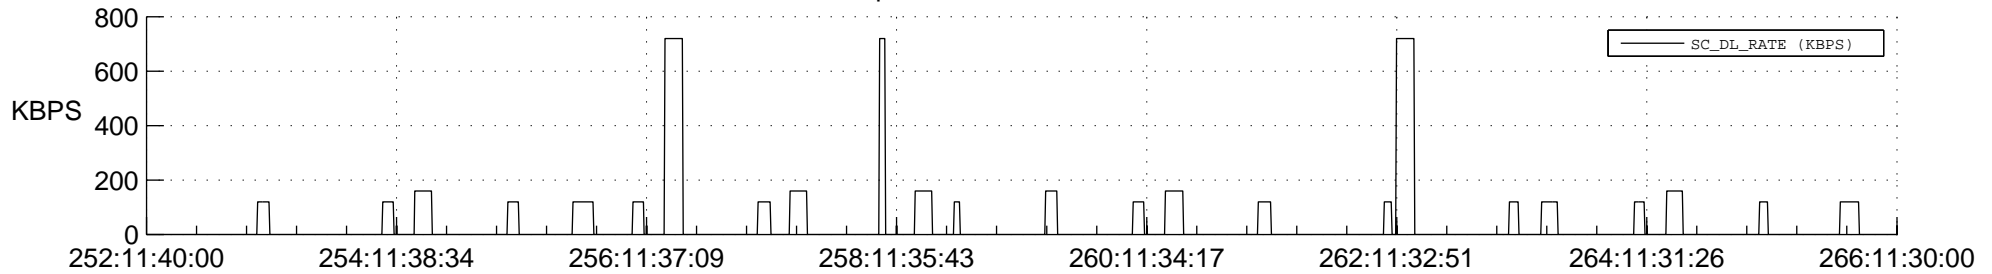

STEREO BEHIND SSR PCT Full Prediction

SWAVES_Percent_Full_Prediction

IMPACT_Percent_Full_Prediction

PLASTIC_Percent_Full_Prediction

Spacecraft_DownLink_Rate

Ground Time (2014:252:11:40:00.000 -2014:266:11:30:00.000)