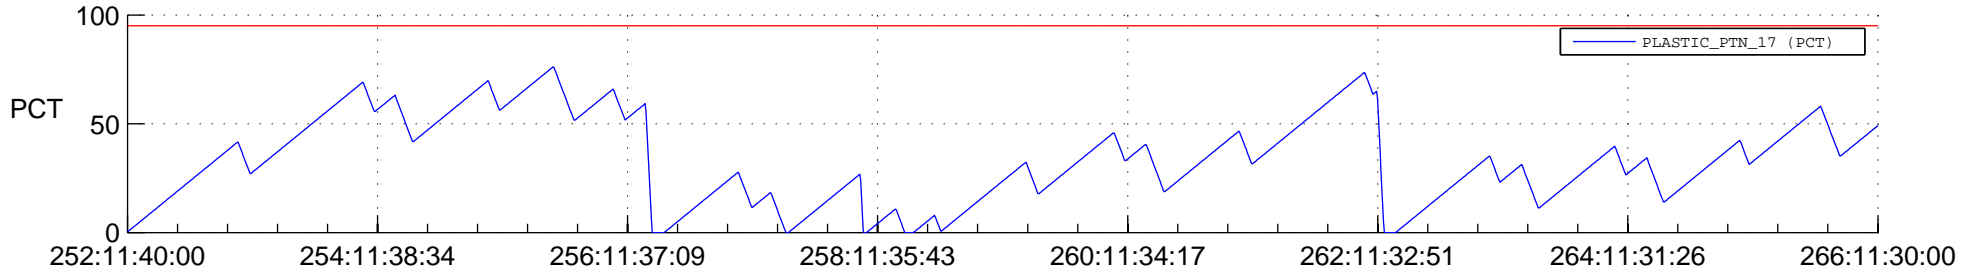

STEREO BEHIND SSR PCT Full Prediction

SWAVES_Percent_Full_Prediction

IMPACT_Percent_Full_Prediction

PLASTIC_Percent_Full_Prediction

Spacecraft_DownLink_Rate

Ground Time (2014:252:11:40:00.000 -2014:266:11:30:00.000)