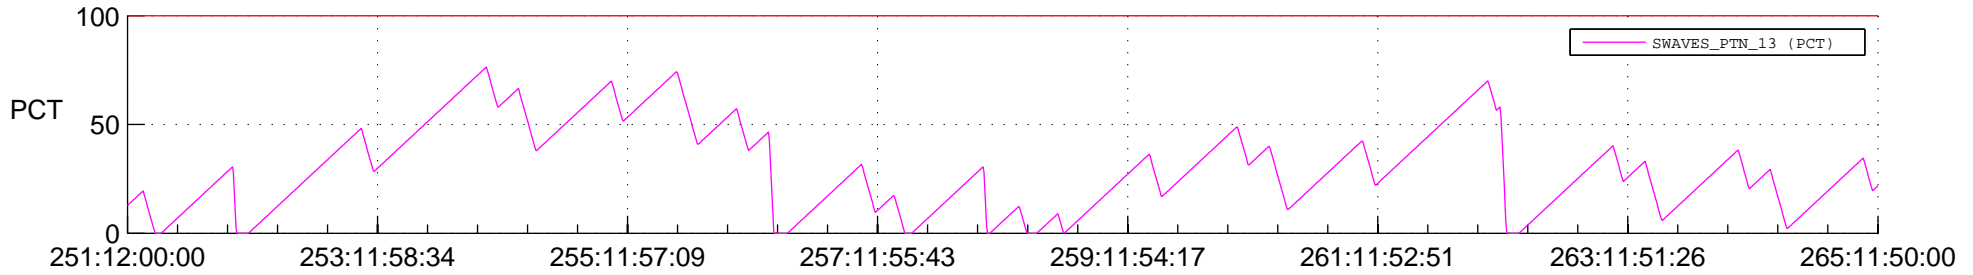

STEREO BEHIND SSR PCT Full Prediction

SWAVES_Percent_Full_Prediction

IMPACT_Percent_Full_Prediction

PLASTIC_Percent_Full_Prediction

Spacecraft_DownLink_Rate

Ground Time (2014:251:12:00:00.000 -2014:265:11:50:00.000)