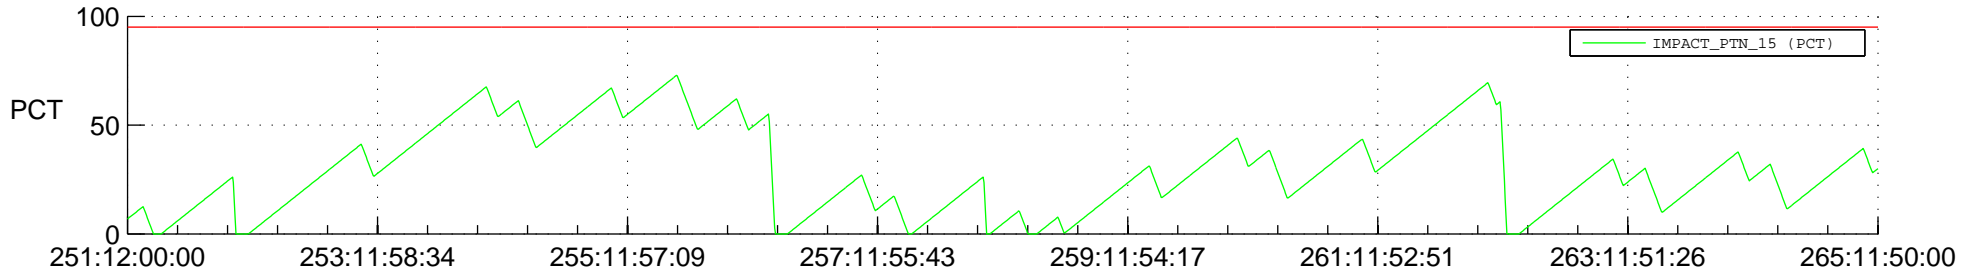

STEREO BEHIND SSR PCT Full Prediction

SWAVES_Percent_Full_Prediction

IMPACT_Percent_Full_Prediction

PLASTIC_Percent_Full_Prediction

Spacecraft_DownLink_Rate

Ground Time (2014:251:12:00:00.000 -2014:265:11:50:00.000)