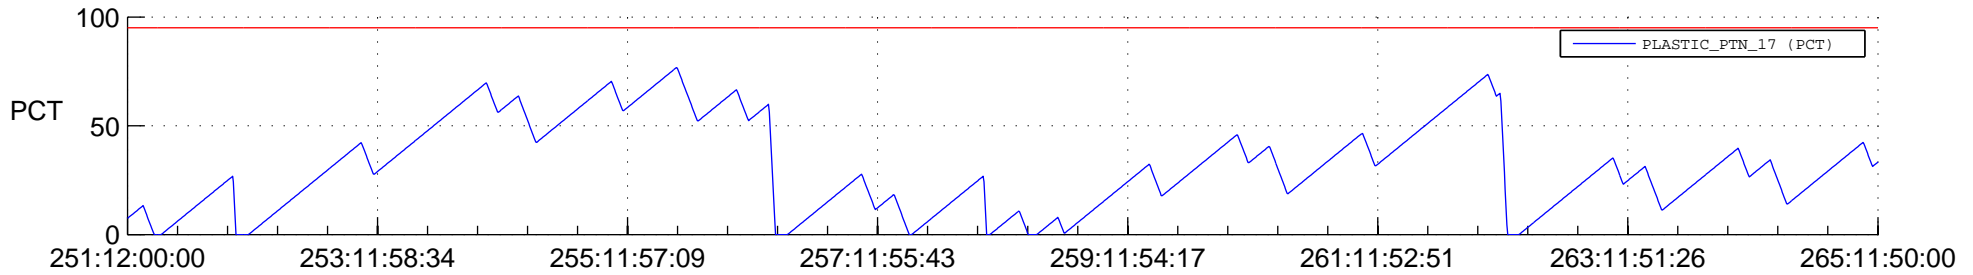

STEREO BEHIND SSR PCT Full Prediction

SWAVES_Percent_Full_Prediction

IMPACT_Percent_Full_Prediction

PLASTIC_Percent_Full_Prediction

Spacecraft_DownLink_Rate

Ground Time (2014:251:12:00:00.000 -2014:265:11:50:00.000)