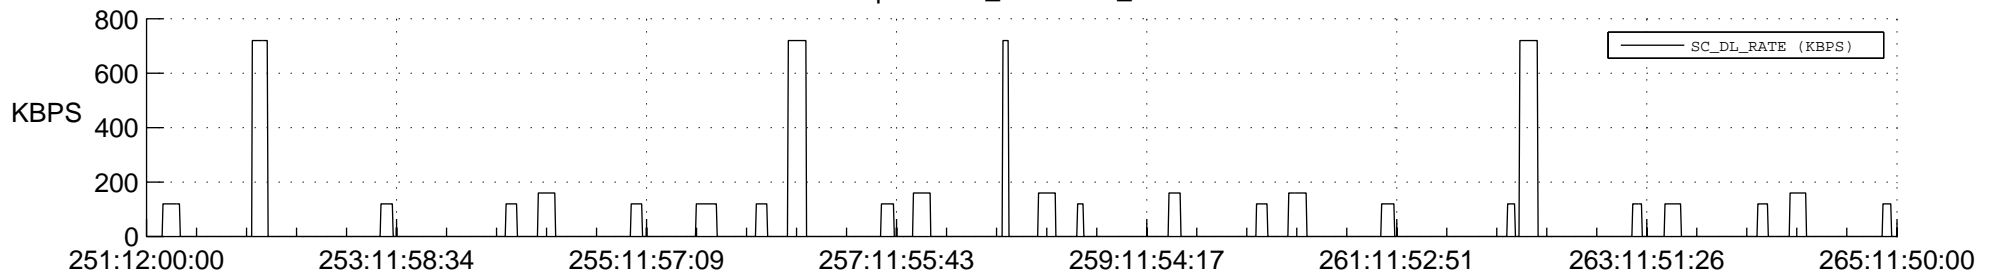

STEREO BEHIND SSR PCT Full Prediction

SWAVES_Percent_Full_Prediction

IMPACT_Percent_Full_Prediction

PLASTIC_Percent_Full_Prediction

Spacecraft_DownLink_Rate

Ground Time (2014:251:12:00:00.000 -2014:265:11:50:00.000)