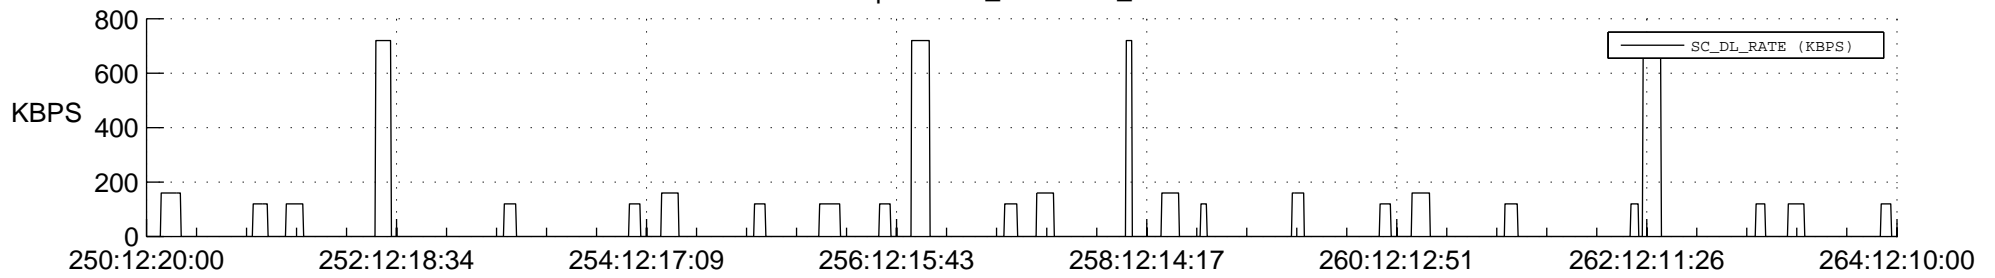

## SWAVES\_Percent\_Full\_Prediction

## Spacecraft\_DownLink\_Rate

Ground Time (2014:250:12:20:00.000 -2014:264:12:10:00.000)