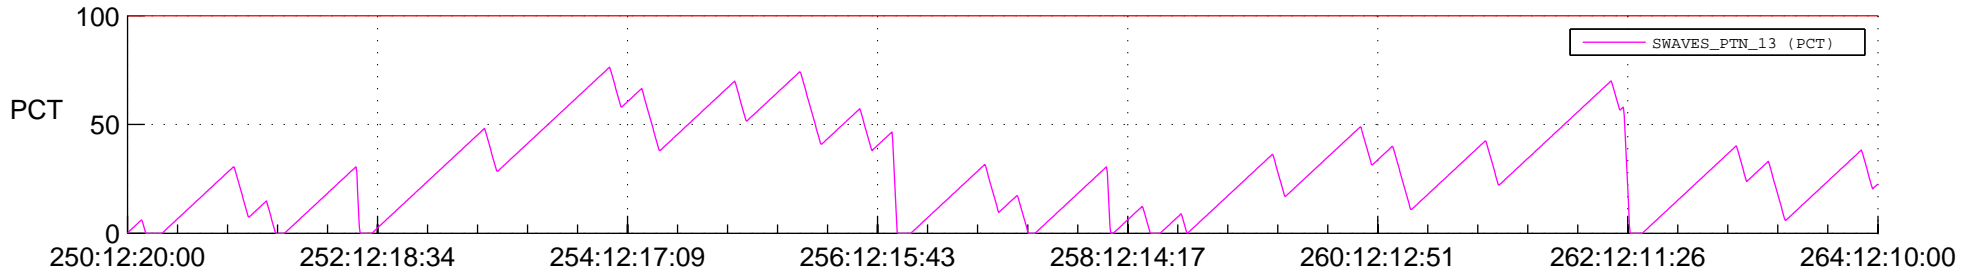

# STEREO BEHIND SSR PCT Full Prediction

## SWAVES\_Percent\_Full\_Prediction

## Spacecraft\_DownLink\_Rate

Ground Time (2014:250:12:20:00.000 -2014:264:12:10:00.000)