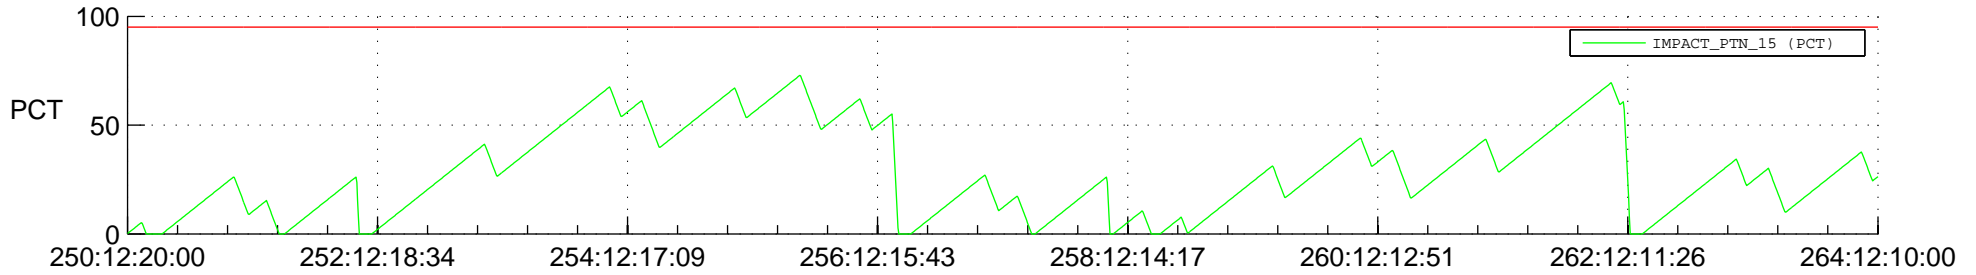

IMPACT_Percent_Full_Prediction