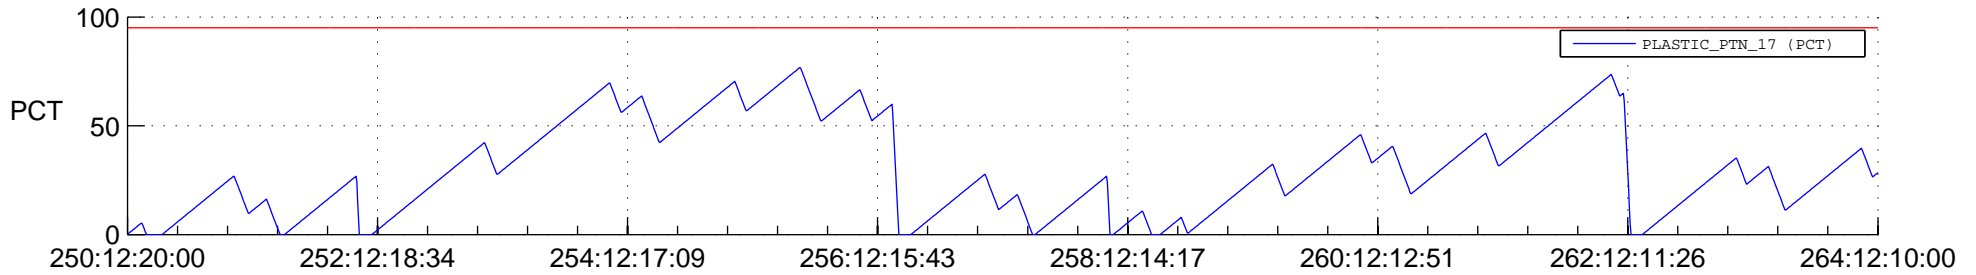

# STEREO BEHIND SSR PCT Full Prediction

## SWAVES\_Percent\_Full\_Prediction

## Spacecraft\_DownLink\_Rate

Ground Time (2014:250:12:20:00.000 -2014:264:12:10:00.000)