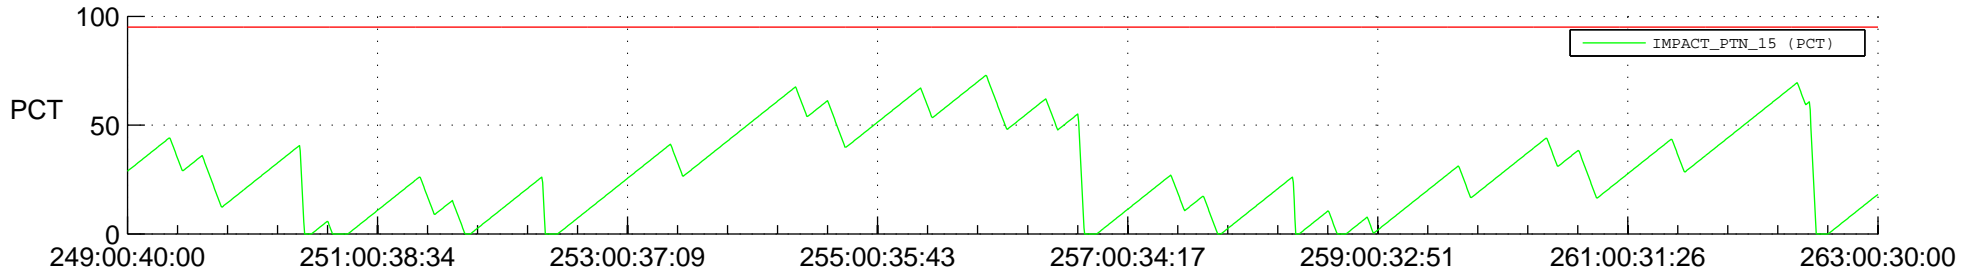

STEREO BEHIND SSR PCT Full Prediction

SWAVES_Percent_Full_Prediction

IMPACT_Percent_Full_Prediction

PLASTIC_Percent_Full_Prediction

Spacecraft_DownLink_Rate

Ground Time (2014:249:00:40:00.000 -2014:263:00:30:00.000)