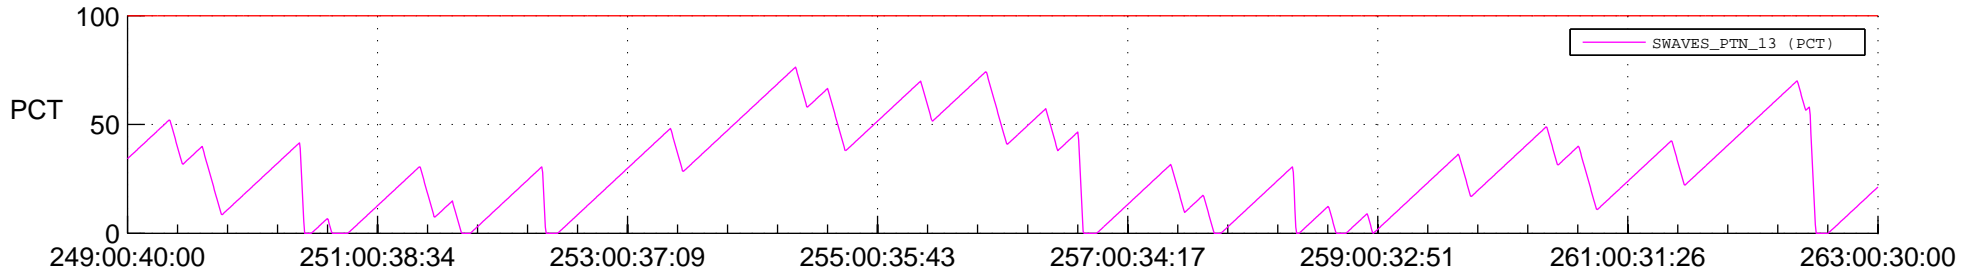

STEREO BEHIND SSR PCT Full Prediction

SWAVES_Percent_Full_Prediction

IMPACT_Percent_Full_Prediction

PLASTIC_Percent_Full_Prediction

Spacecraft_DownLink_Rate

Ground Time (2014:249:00:40:00.000 -2014:263:00:30:00.000)