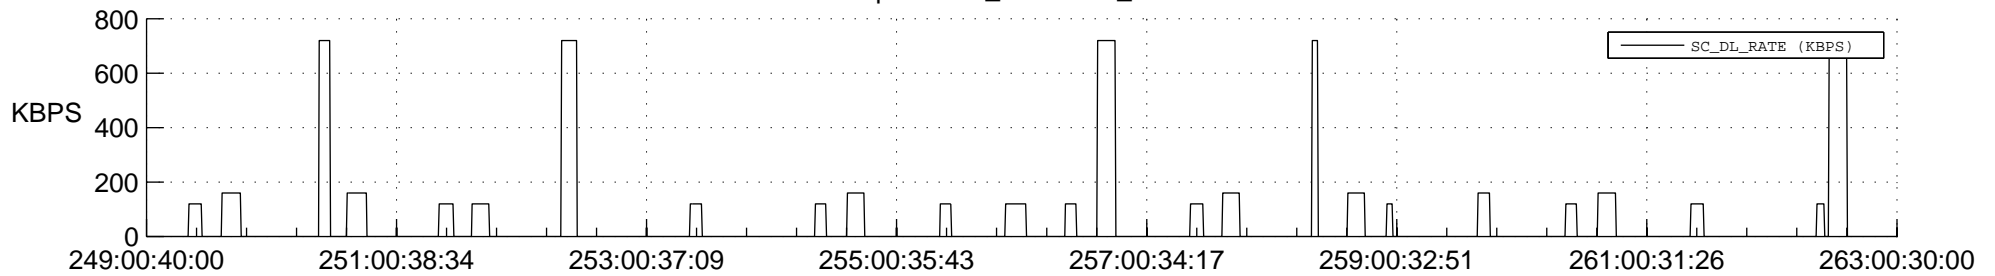

STEREO BEHIND SSR PCT Full Prediction

SWAVES_Percent_Full_Prediction

IMPACT_Percent_Full_Prediction

PLASTIC_Percent_Full_Prediction

Spacecraft_DownLink_Rate

Ground Time (2014:249:00:40:00.000 -2014:263:00:30:00.000)