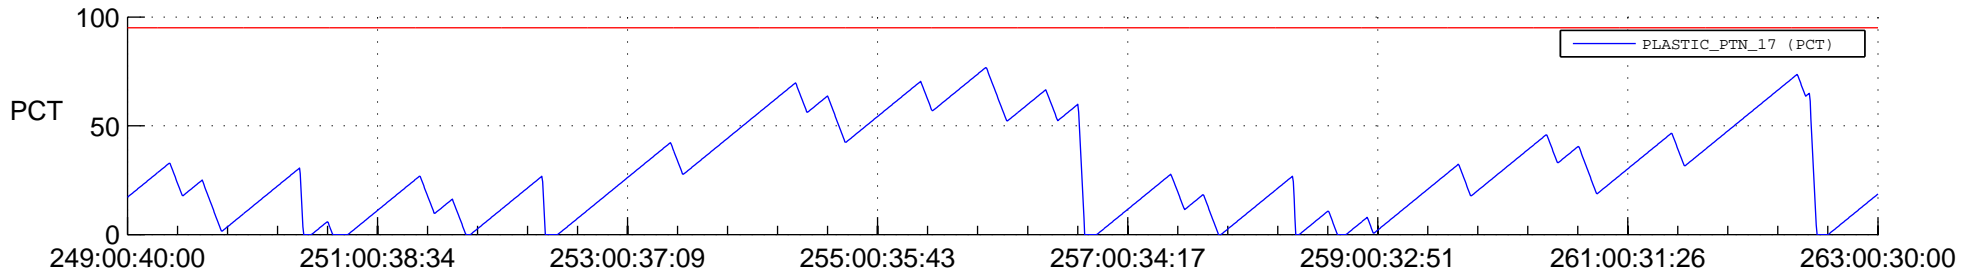

STEREO BEHIND SSR PCT Full Prediction

SWAVES_Percent_Full_Prediction

IMPACT_Percent_Full_Prediction

PLASTIC_Percent_Full_Prediction

Spacecraft_DownLink_Rate

Ground Time (2014:249:00:40:00.000 -2014:263:00:30:00.000)