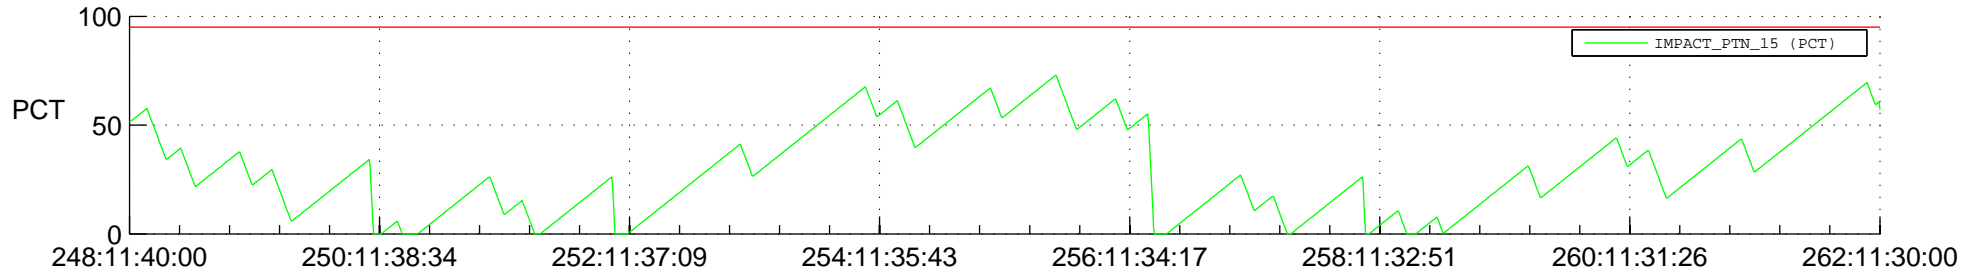

IMPACT_Percent_Full_Prediction