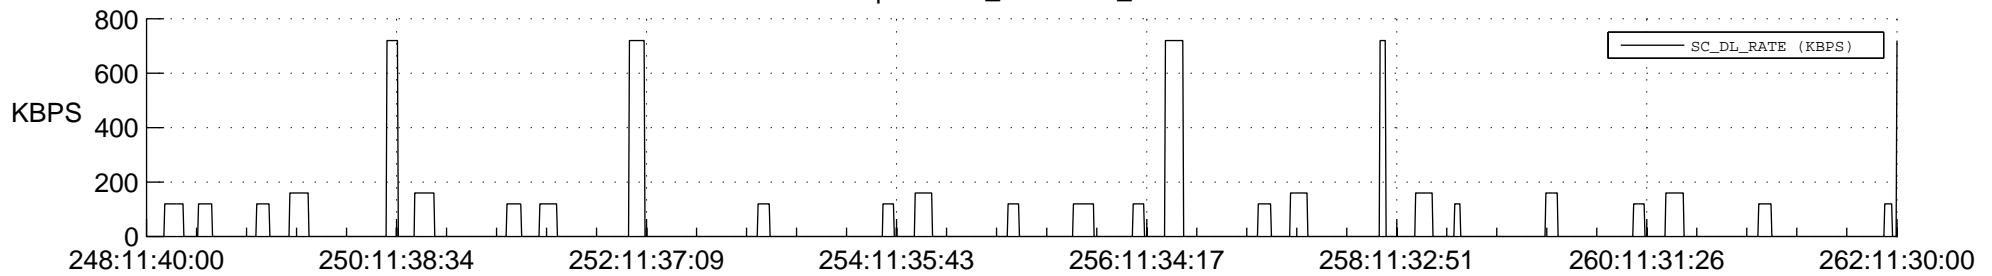

## Spacecraft\_DownLink\_Rate

Ground Time (2014:248:11:40:00.000 -2014:262:11:30:00.000)