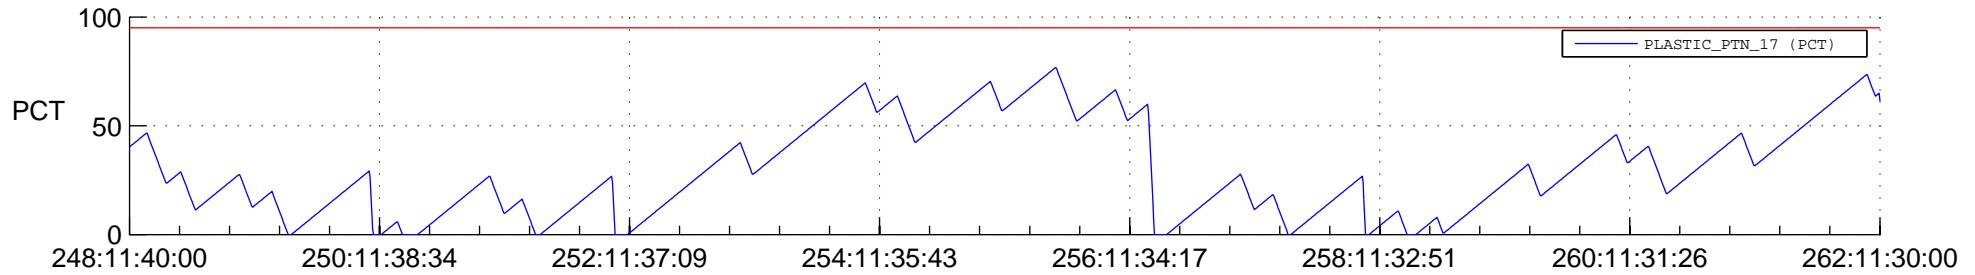

# STEREO BEHIND SSR PCT Full Prediction

## SWAVES\_Percent\_Full\_Prediction

## Spacecraft\_DownLink\_Rate

Ground Time (2014:248:11:40:00.000 -2014:262:11:30:00.000)