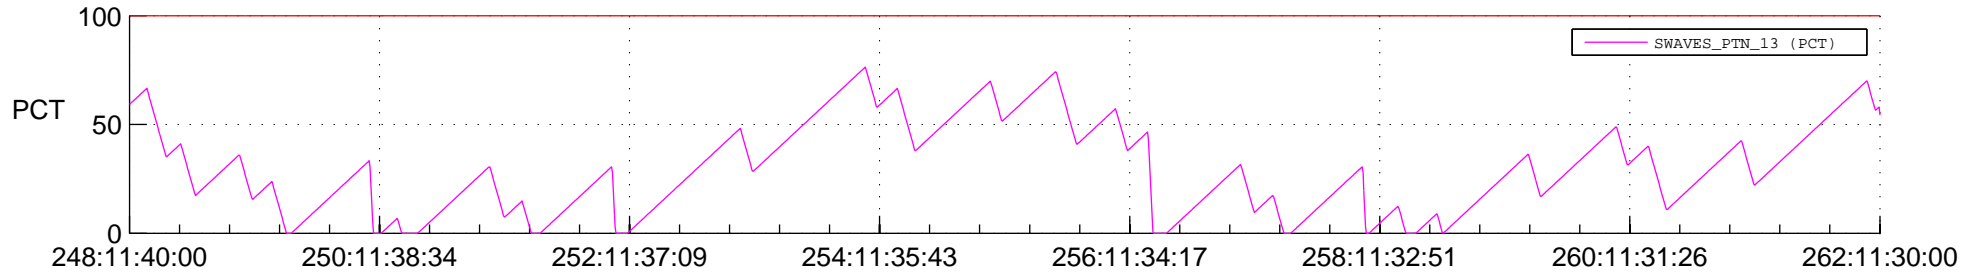

# STEREO BEHIND SSR PCT Full Prediction

## SWAVES\_Percent\_Full\_Prediction

## Spacecraft\_DownLink\_Rate

Ground Time (2014:248:11:40:00.000 -2014:262:11:30:00.000)