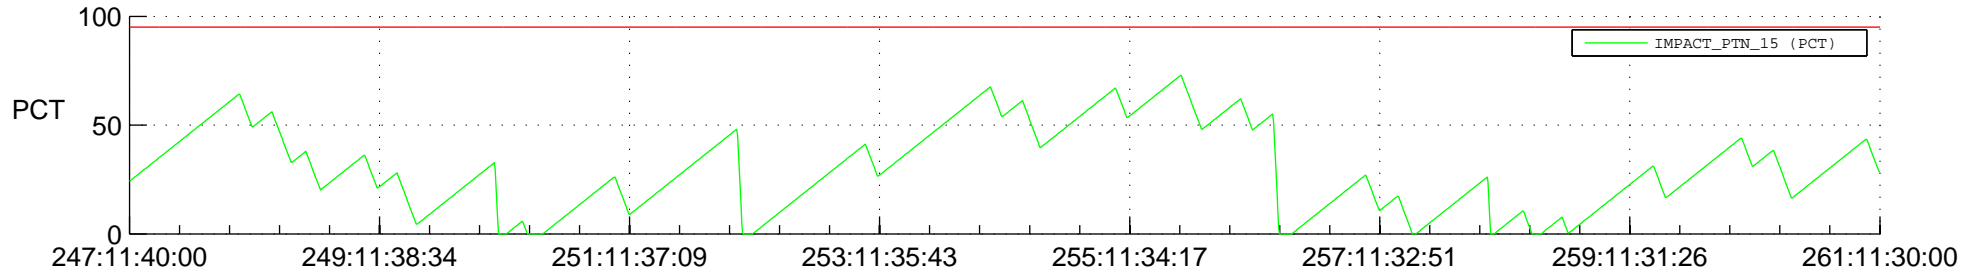

STEREO BEHIND SSR PCT Full Prediction

SWAVES_Percent_Full_Prediction

IMPACT_Percent_Full_Prediction

PLASTIC_Percent_Full_Prediction

Spacecraft_DownLink_Rate

Ground Time (2014:247:11:40:00.000 -2014:261:11:30:00.000)