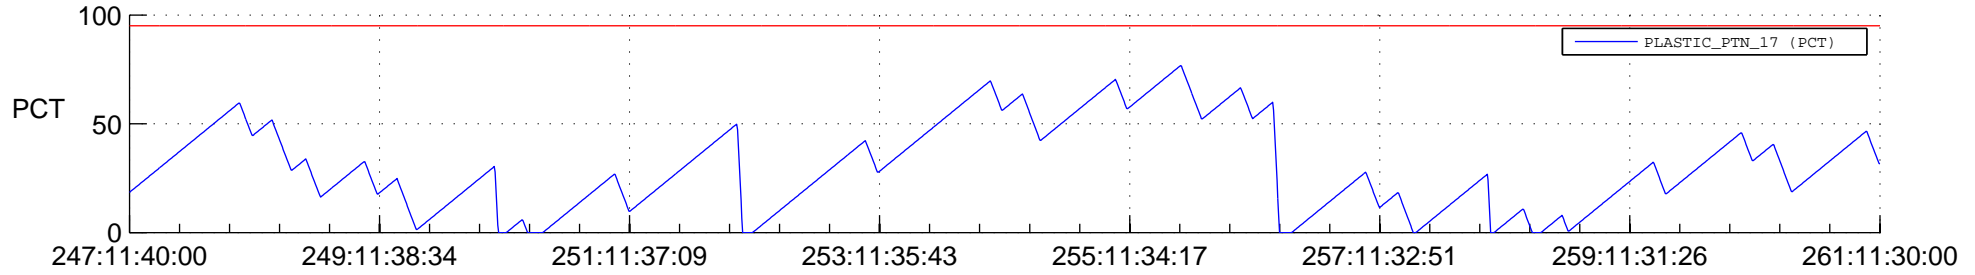

STEREO BEHIND SSR PCT Full Prediction

SWAVES_Percent_Full_Prediction

IMPACT_Percent_Full_Prediction

PLASTIC_Percent_Full_Prediction

Spacecraft_DownLink_Rate

Ground Time (2014:247:11:40:00.000 -2014:261:11:30:00.000)