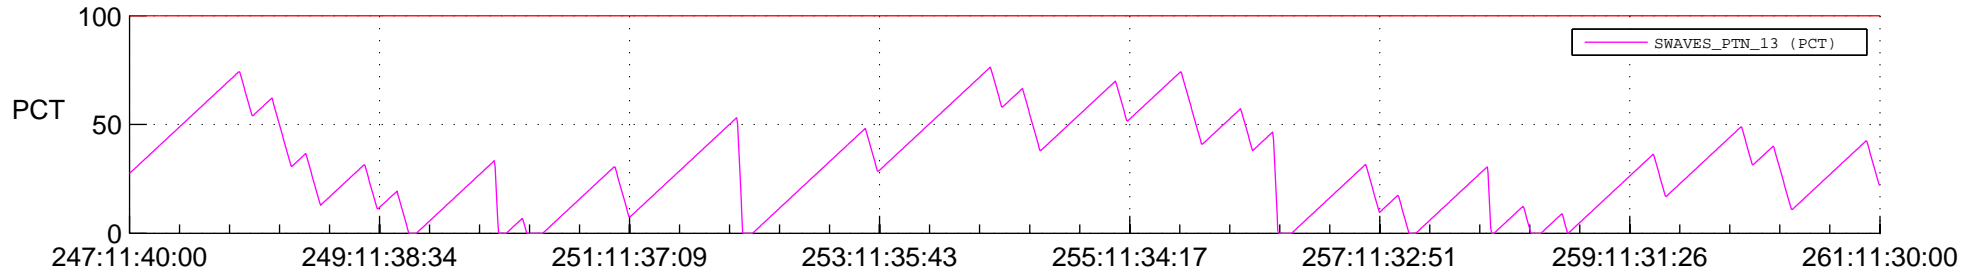

STEREO BEHIND SSR PCT Full Prediction

SWAVES_Percent_Full_Prediction

IMPACT_Percent_Full_Prediction

PLASTIC_Percent_Full_Prediction

Spacecraft_DownLink_Rate

Ground Time (2014:247:11:40:00.000 -2014:261:11:30:00.000)