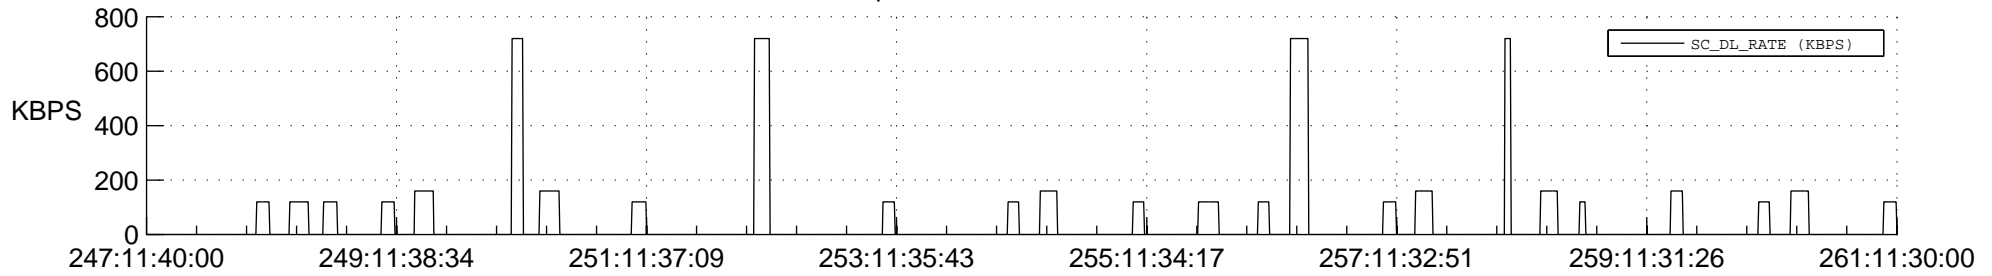

STEREO BEHIND SSR PCT Full Prediction

SWAVES_Percent_Full_Prediction

IMPACT_Percent_Full_Prediction

PLASTIC_Percent_Full_Prediction

Spacecraft_DownLink_Rate

Ground Time (2014:247:11:40:00.000 -2014:261:11:30:00.000)