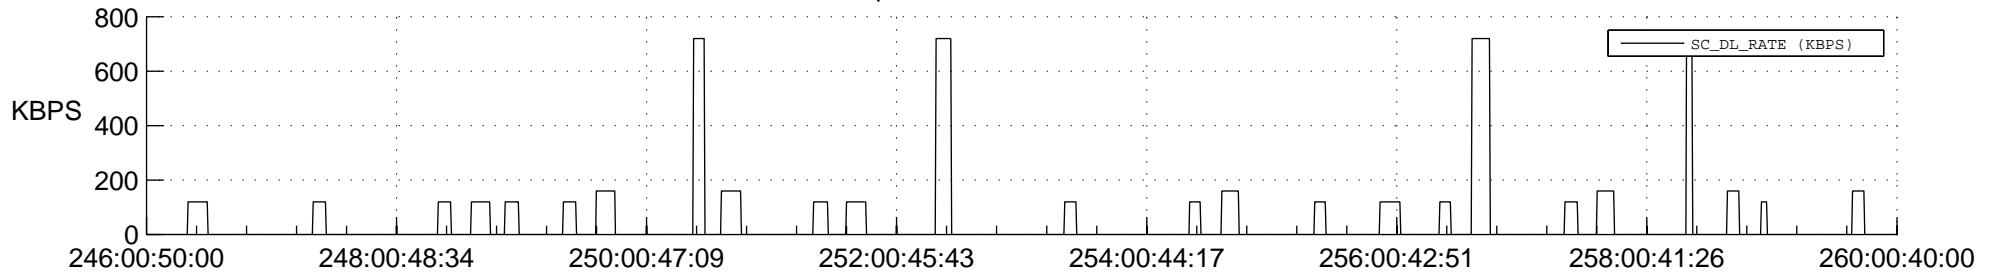

## Spacecraft\_DownLink\_Rate

Ground Time (2014:246:00:50:00.000 -2014:260:00:40:00.000)