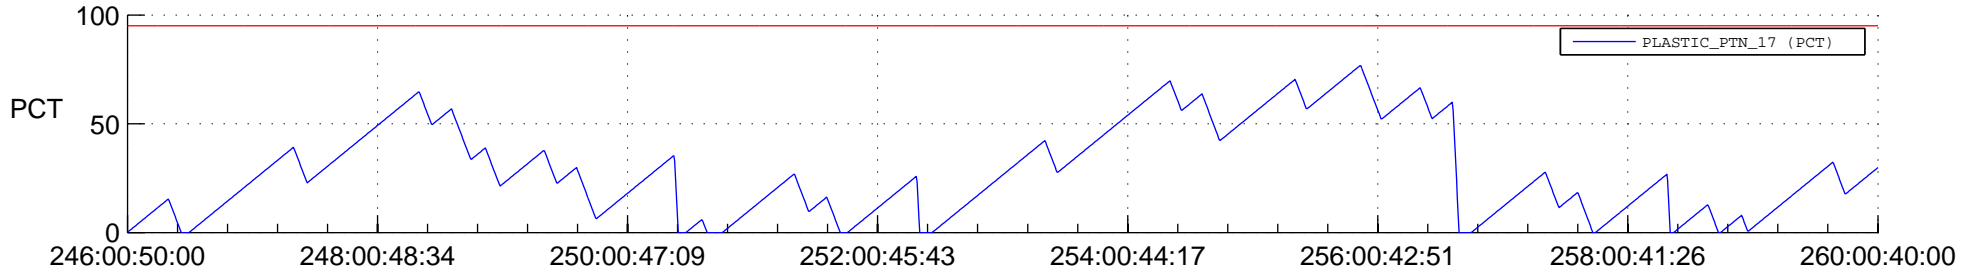

# STEREO BEHIND SSR PCT Full Prediction

## SWAVES\_Percent\_Full\_Prediction

## Spacecraft\_DownLink\_Rate

Ground Time (2014:246:00:50:00.000 -2014:260:00:40:00.000)