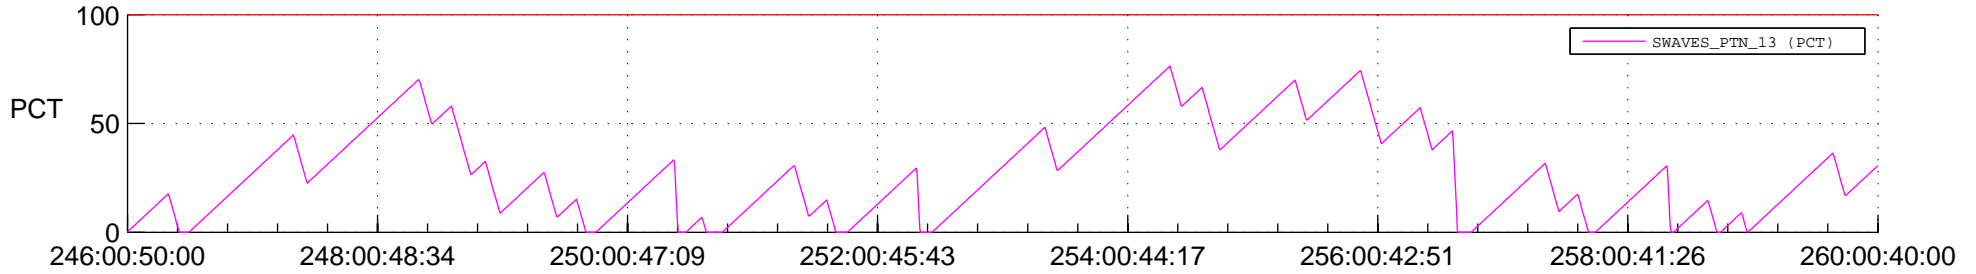

# STEREO BEHIND SSR PCT Full Prediction

## SWAVES\_Percent\_Full\_Prediction

## Spacecraft\_DownLink\_Rate

Ground Time (2014:246:00:50:00.000 -2014:260:00:40:00.000)