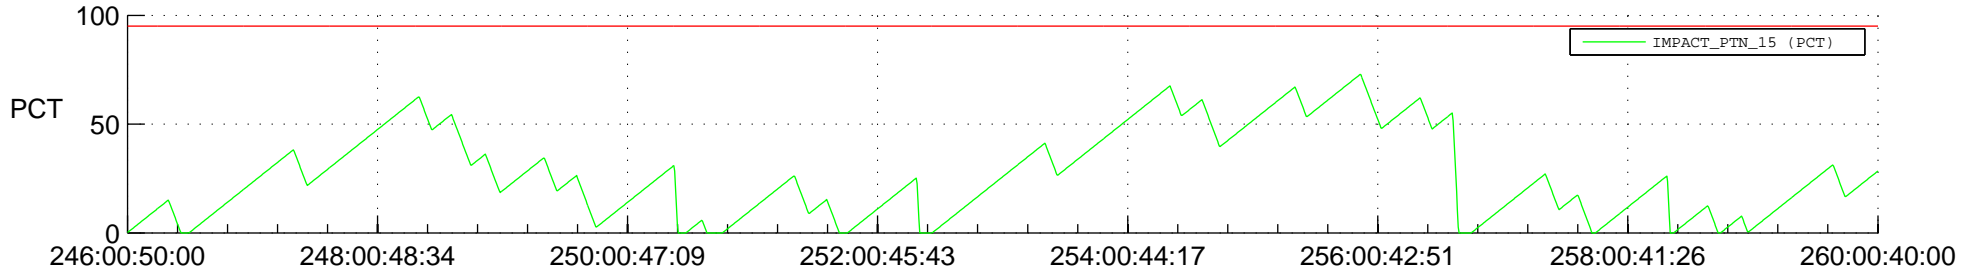

IMPACT_Percent_Full_Prediction