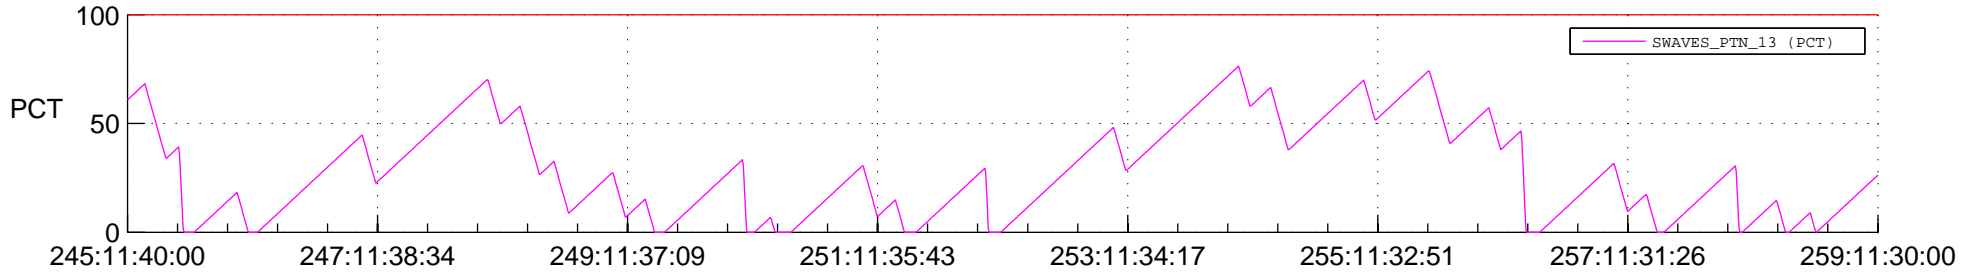

# STEREO BEHIND SSR PCT Full Prediction

## SWAVES\_Percent\_Full\_Prediction