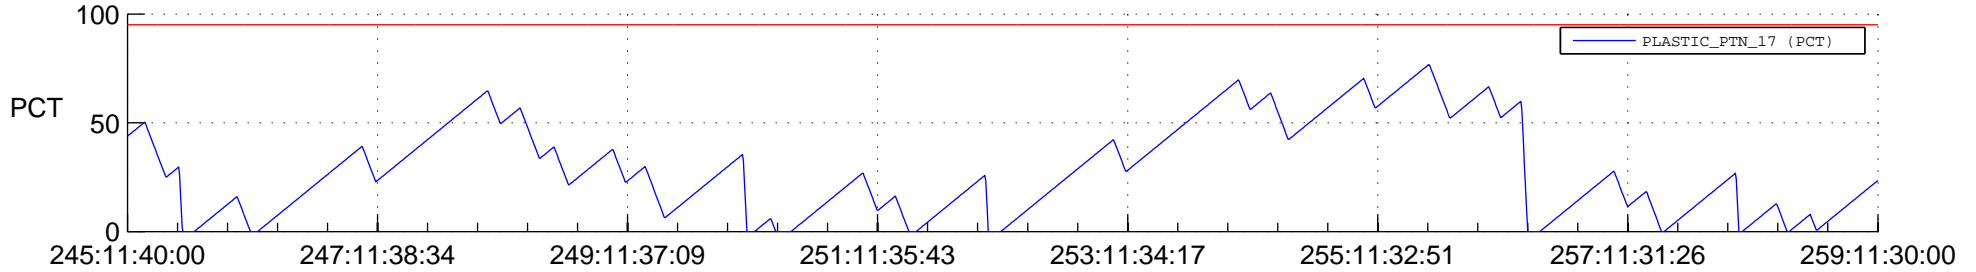

PLASTIC_Percent_Full_Prediction