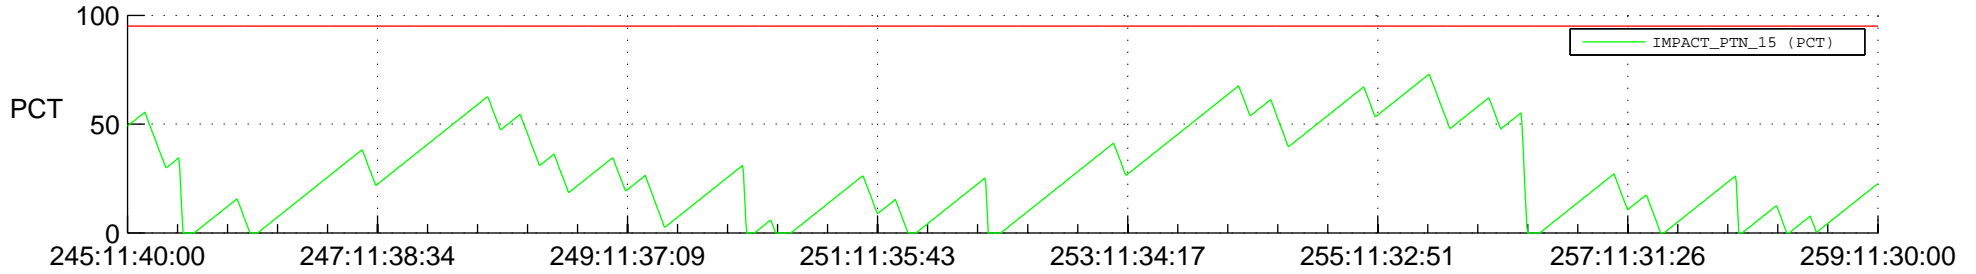

IMPACT_Percent_Full_Prediction