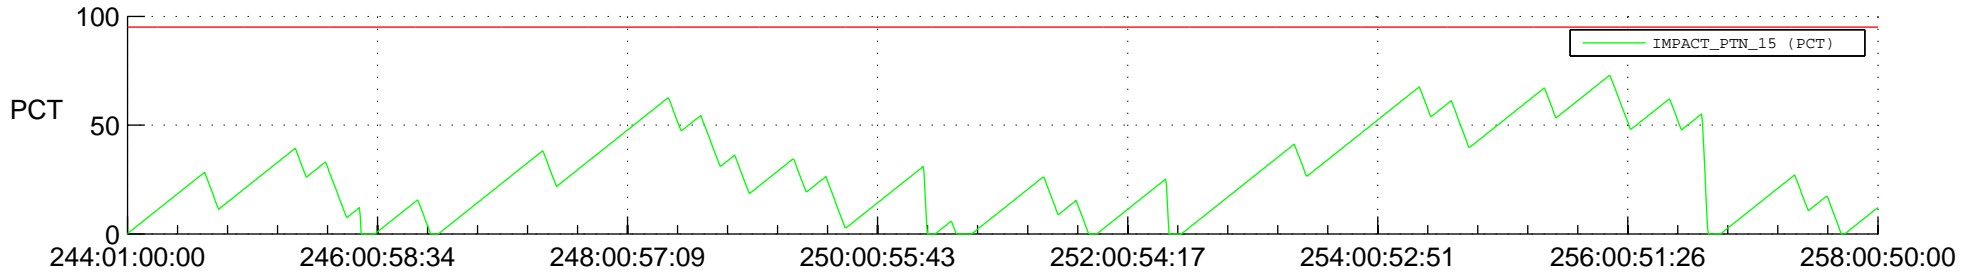

STEREO BEHIND SSR PCT Full Prediction

SWAVES_Percent_Full_Prediction

IMPACT_Percent_Full_Prediction

PLASTIC_Percent_Full_Prediction

Spacecraft_DownLink_Rate

Ground Time (2014:244:01:00:00.000 -2014:258:00:50:00.000)