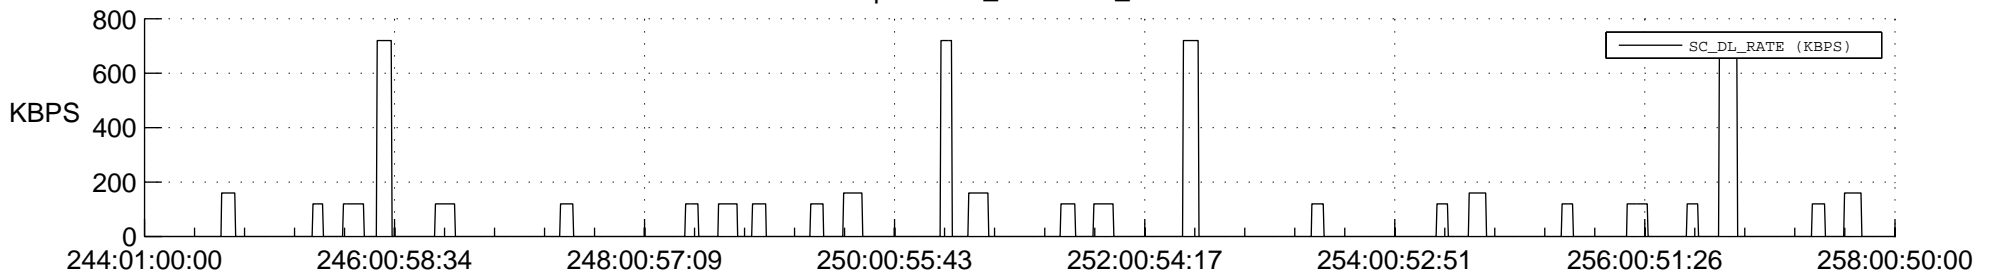

STEREO BEHIND SSR PCT Full Prediction

SWAVES_Percent_Full_Prediction

IMPACT_Percent_Full_Prediction

PLASTIC_Percent_Full_Prediction

Spacecraft_DownLink_Rate

Ground Time (2014:244:01:00:00.000 -2014:258:00:50:00.000)