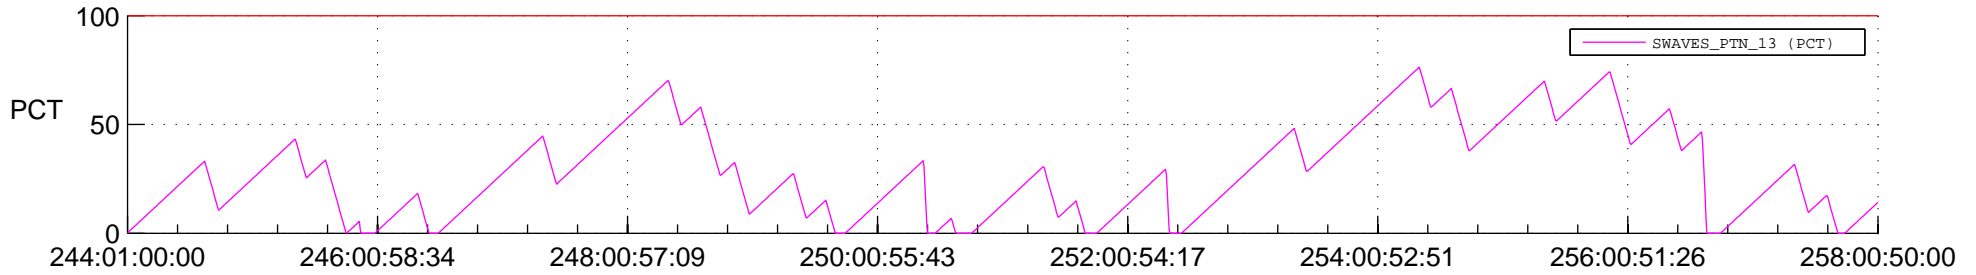

STEREO BEHIND SSR PCT Full Prediction

SWAVES_Percent_Full_Prediction

IMPACT_Percent_Full_Prediction

PLASTIC_Percent_Full_Prediction

Spacecraft_DownLink_Rate

Ground Time (2014:244:01:00:00.000 -2014:258:00:50:00.000)