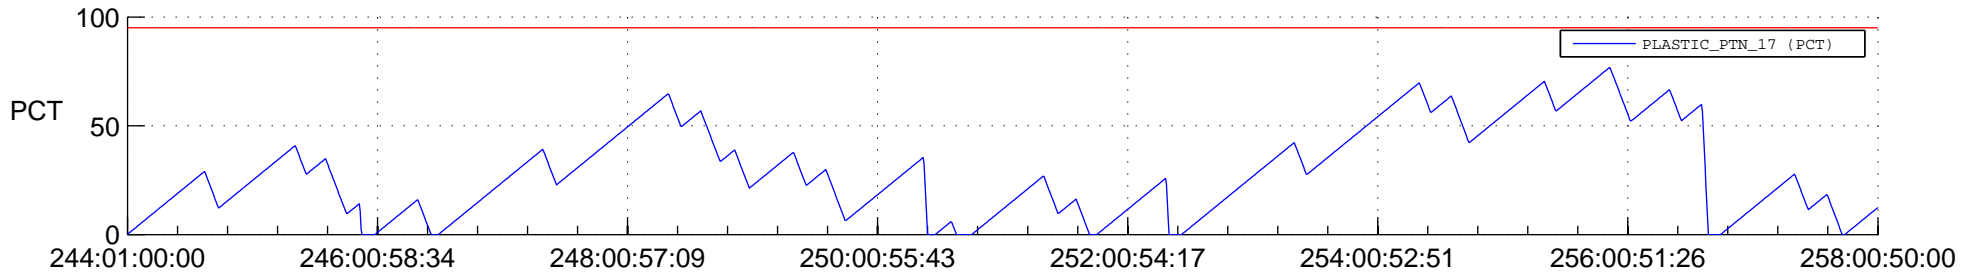

STEREO BEHIND SSR PCT Full Prediction

SWAVES_Percent_Full_Prediction

IMPACT_Percent_Full_Prediction

PLASTIC_Percent_Full_Prediction

Spacecraft_DownLink_Rate

Ground Time (2014:244:01:00:00.000 -2014:258:00:50:00.000)