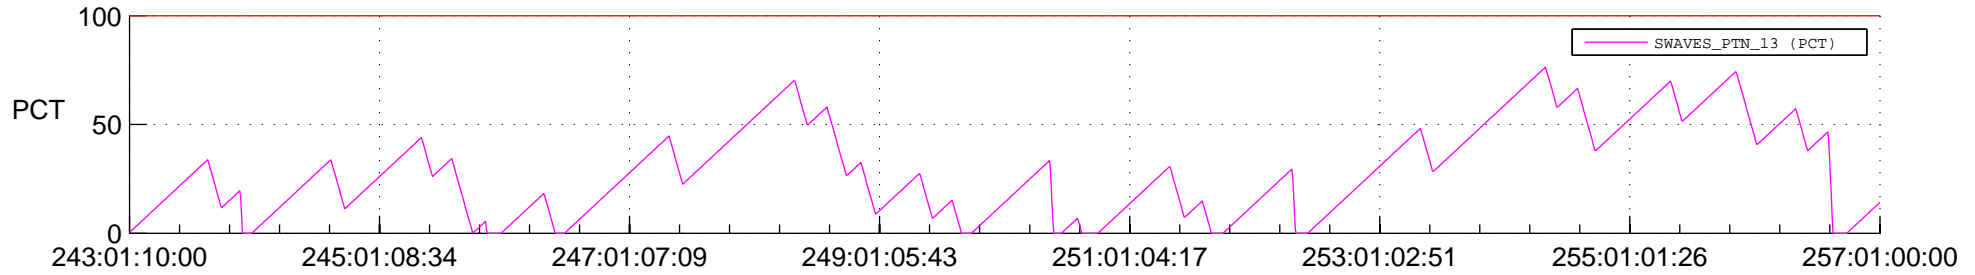

STEREO BEHIND SSR PCT Full Prediction

SWAVES_Percent_Full_Prediction

IMPACT_Percent_Full_Prediction

PLASTIC_Percent_Full_Prediction

Spacecraft_DownLink_Rate