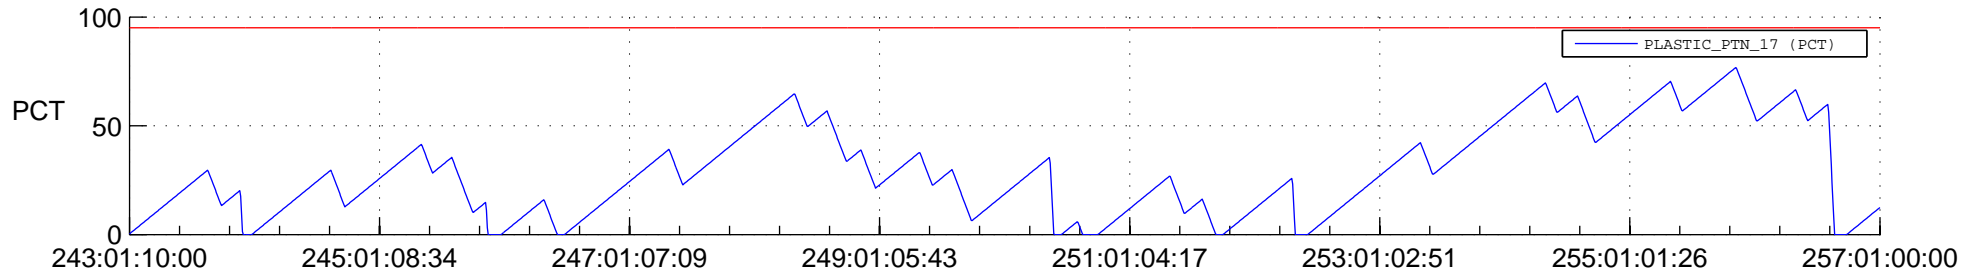

STEREO BEHIND SSR PCT Full Prediction

SWAVES_Percent_Full_Prediction

IMPACT_Percent_Full_Prediction

PLASTIC_Percent_Full_Prediction

Spacecraft_DownLink_Rate