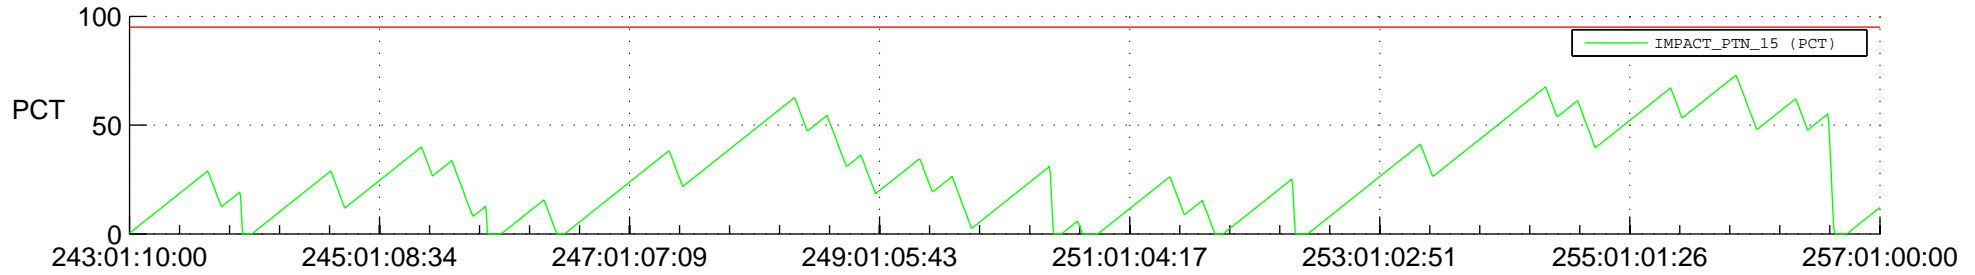

STEREO BEHIND SSR PCT Full Prediction

SWAVES_Percent_Full_Prediction

IMPACT_Percent_Full_Prediction

PLASTIC_Percent_Full_Prediction

Spacecraft_DownLink_Rate