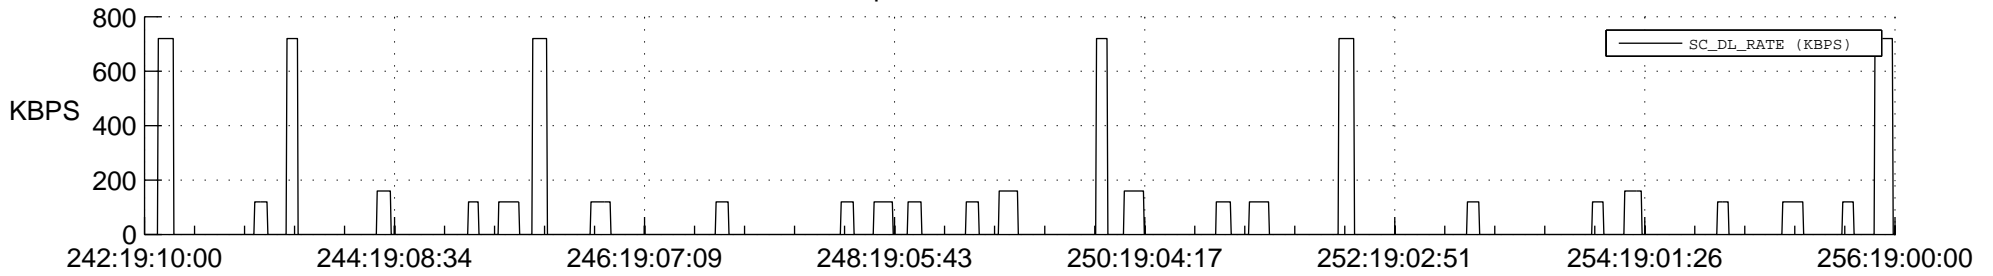

STEREO BEHIND SSR PCT Full Prediction

SWAVES_Percent_Full_Prediction

IMPACT_Percent_Full_Prediction

PLASTIC_Percent_Full_Prediction

Spacecraft_DownLink_Rate

Ground Time (2014:242:19:10:00.000 -2014:256:19:00:00.000)