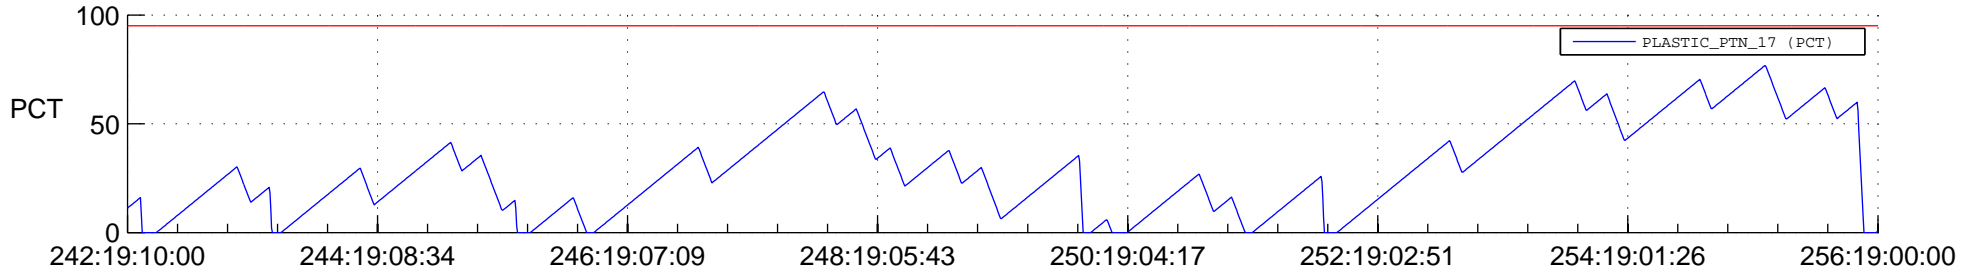

STEREO BEHIND SSR PCT Full Prediction

SWAVES_Percent_Full_Prediction

IMPACT_Percent_Full_Prediction

PLASTIC_Percent_Full_Prediction

Spacecraft_DownLink_Rate

Ground Time (2014:242:19:10:00.000 -2014:256:19:00:00.000)