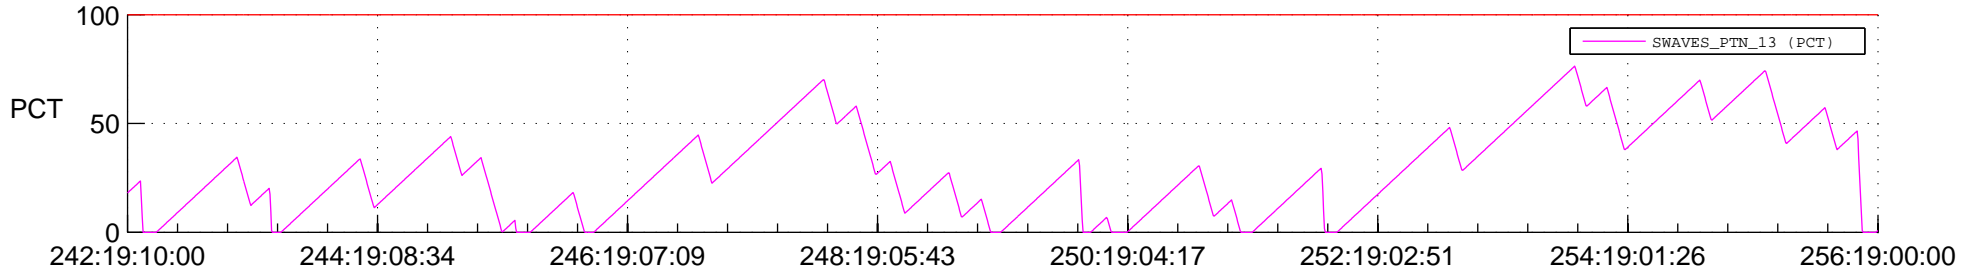

STEREO BEHIND SSR PCT Full Prediction

SWAVES_Percent_Full_Prediction

IMPACT_Percent_Full_Prediction

PLASTIC_Percent_Full_Prediction

Spacecraft_DownLink_Rate

Ground Time (2014:242:19:10:00.000 -2014:256:19:00:00.000)