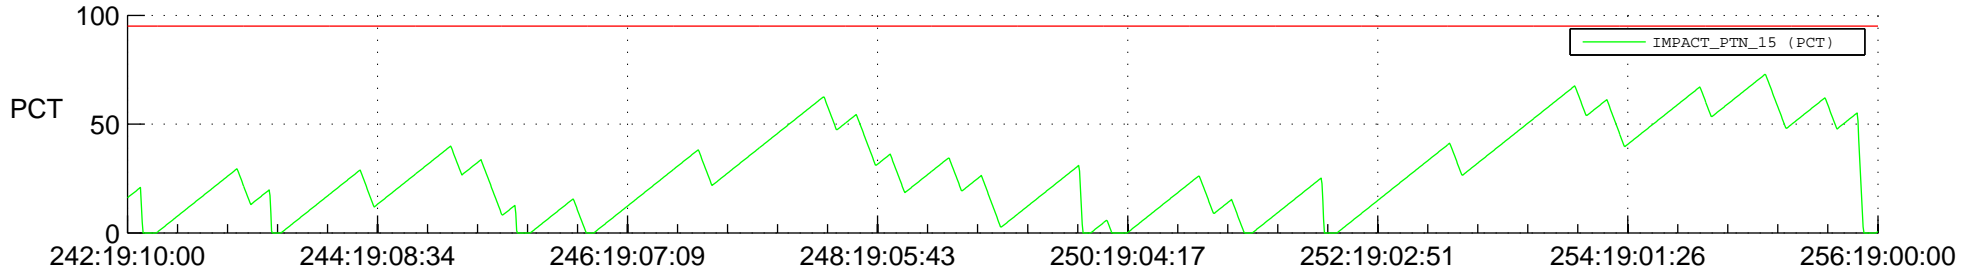

STEREO BEHIND SSR PCT Full Prediction

SWAVES_Percent_Full_Prediction

IMPACT_Percent_Full_Prediction

PLASTIC_Percent_Full_Prediction

Spacecraft_DownLink_Rate

Ground Time (2014:242:19:10:00.000 -2014:256:19:00:00.000)