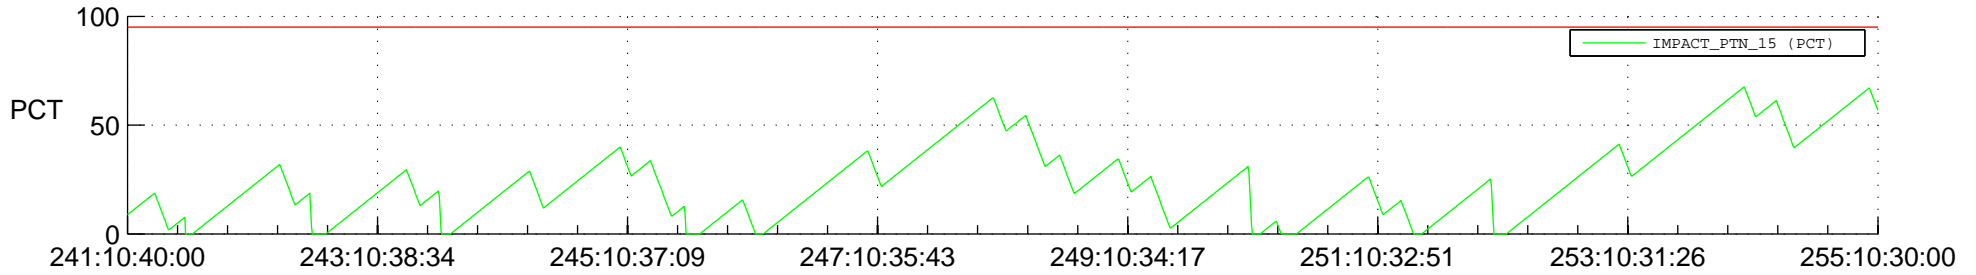

IMPACT_Percent_Full_Prediction