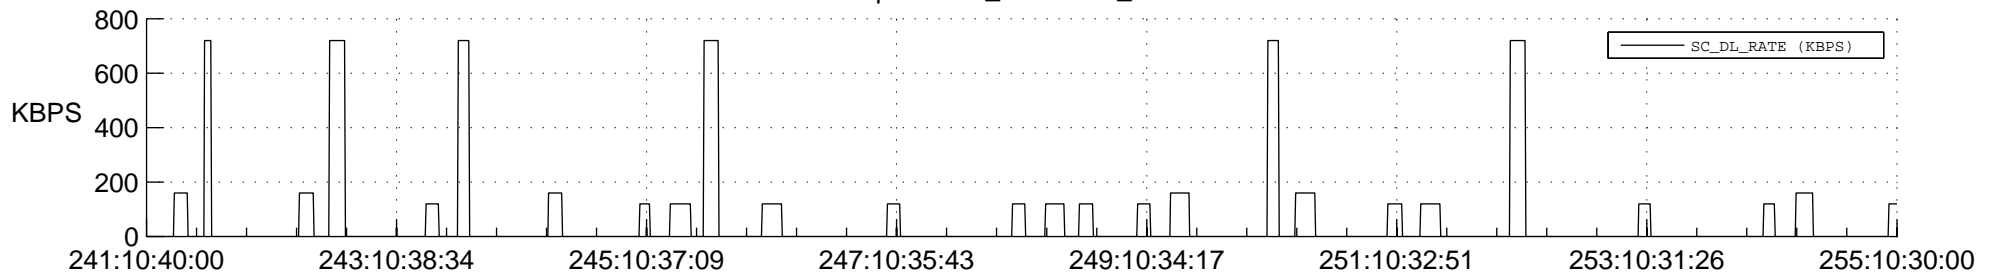

## Spacecraft\_DownLink\_Rate

Ground Time (2014:241:10:40:00.000 -2014:255:10:30:00.000)