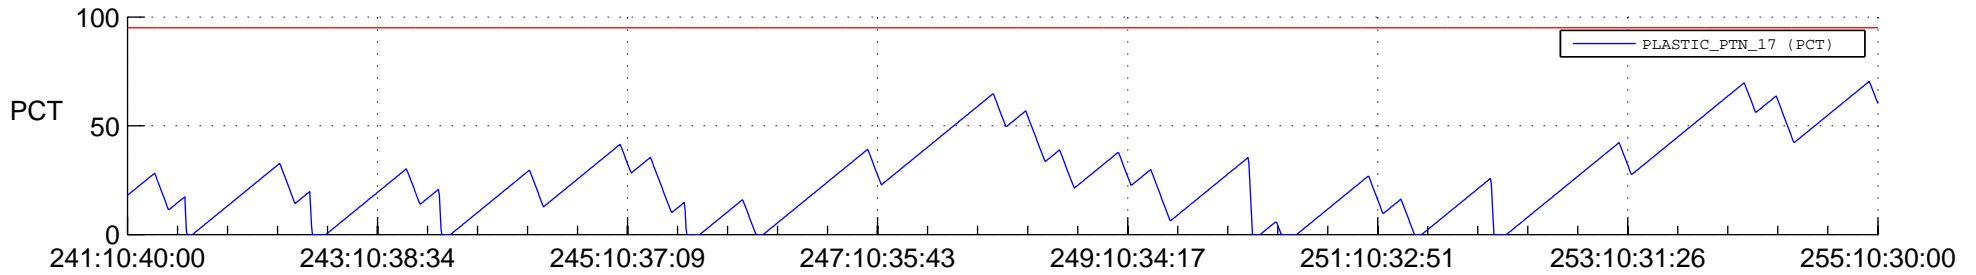

# STEREO BEHIND SSR PCT Full Prediction

## SWAVES\_Percent\_Full\_Prediction

## Spacecraft\_DownLink\_Rate

Ground Time (2014:241:10:40:00.000 -2014:255:10:30:00.000)