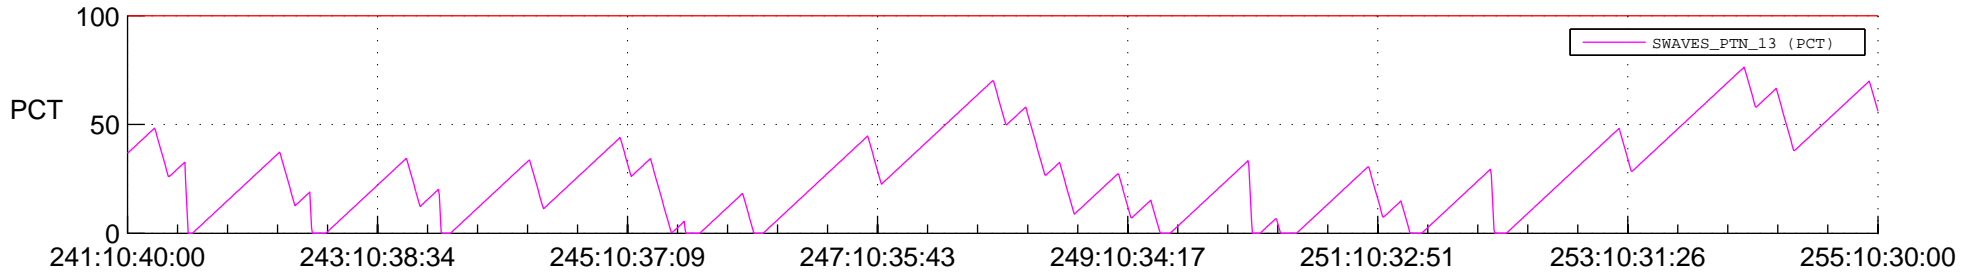

# STEREO BEHIND SSR PCT Full Prediction

## SWAVES\_Percent\_Full\_Prediction

## Spacecraft\_DownLink\_Rate

Ground Time (2014:241:10:40:00.000 -2014:255:10:30:00.000)