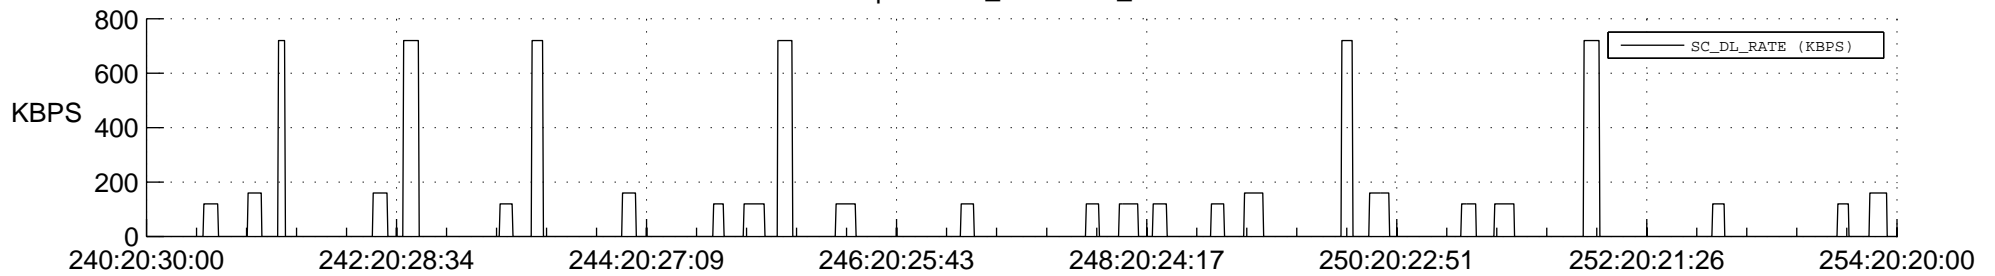

## SWAVES\_Percent\_Full\_Prediction

## Spacecraft\_DownLink\_Rate

Ground Time (2014:240:20:30:00.000 -2014:254:20:20:00.000)