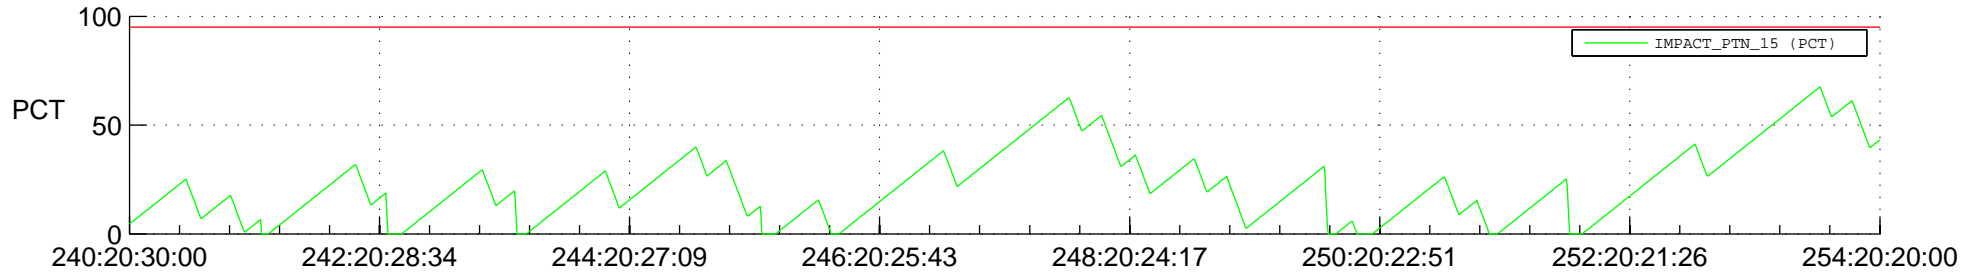

IMPACT_Percent_Full_Prediction