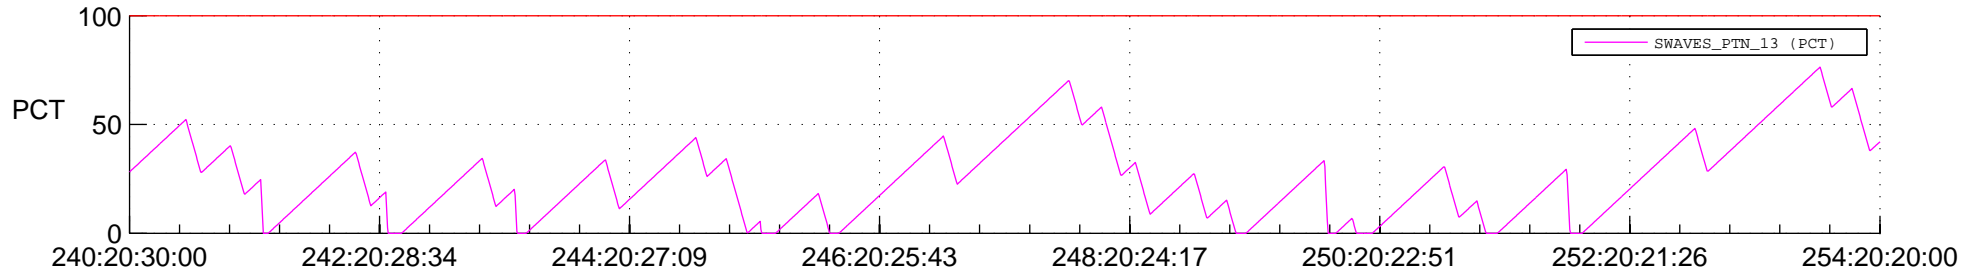

# STEREO BEHIND SSR PCT Full Prediction

## SWAVES\_Percent\_Full\_Prediction

## Spacecraft\_DownLink\_Rate

Ground Time (2014:240:20:30:00.000 -2014:254:20:20:00.000)