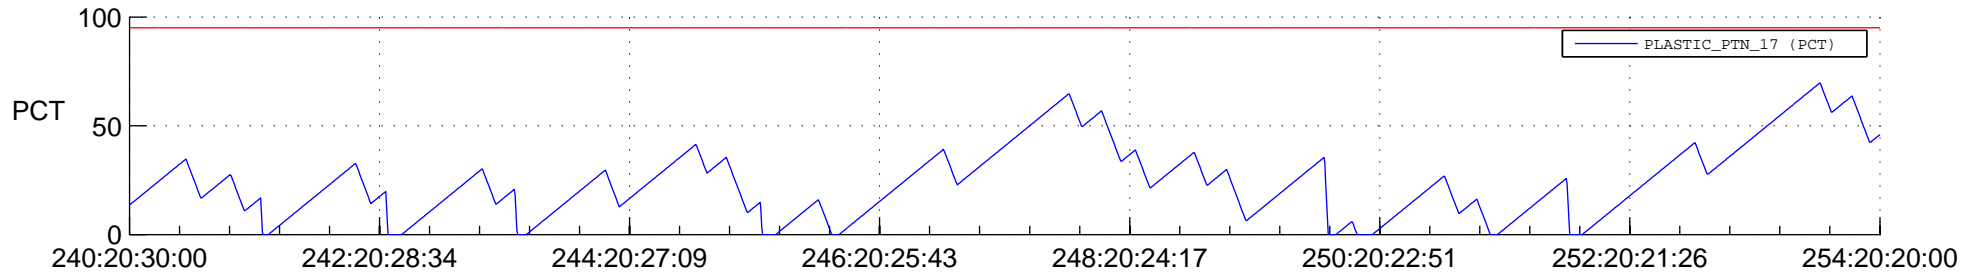

# STEREO BEHIND SSR PCT Full Prediction

## SWAVES\_Percent\_Full\_Prediction

## Spacecraft\_DownLink\_Rate

Ground Time (2014:240:20:30:00.000 -2014:254:20:20:00.000)