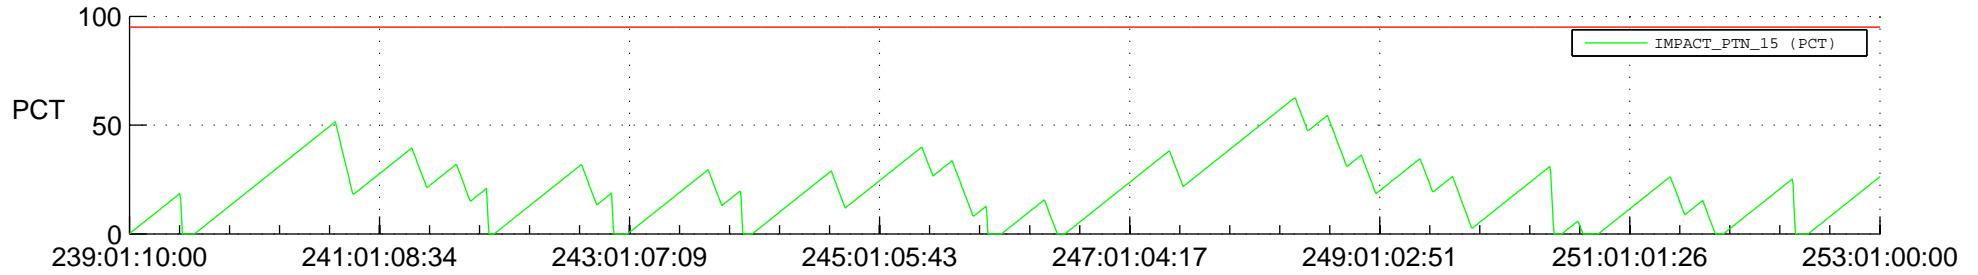

IMPACT_Percent_Full_Prediction