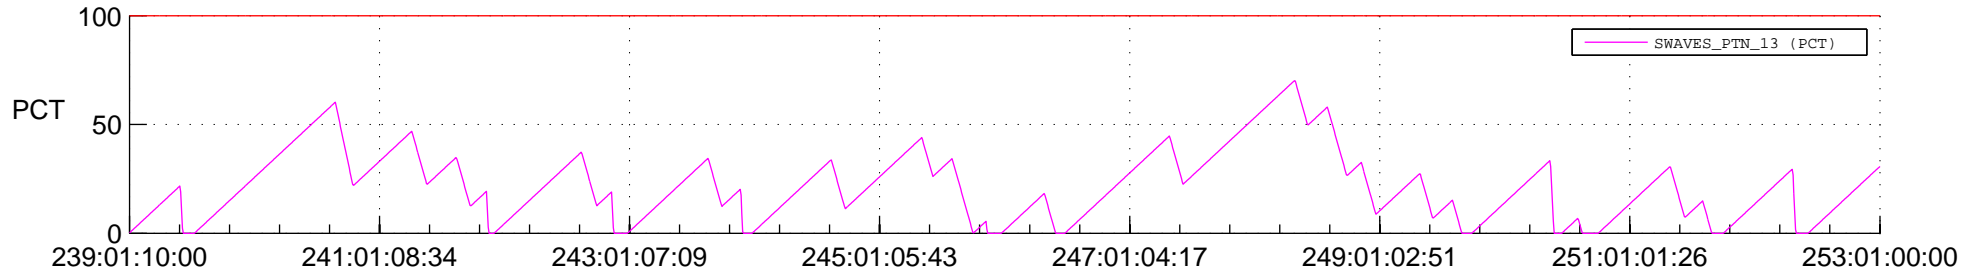

# STEREO BEHIND SSR PCT Full Prediction

## SWAVES\_Percent\_Full\_Prediction