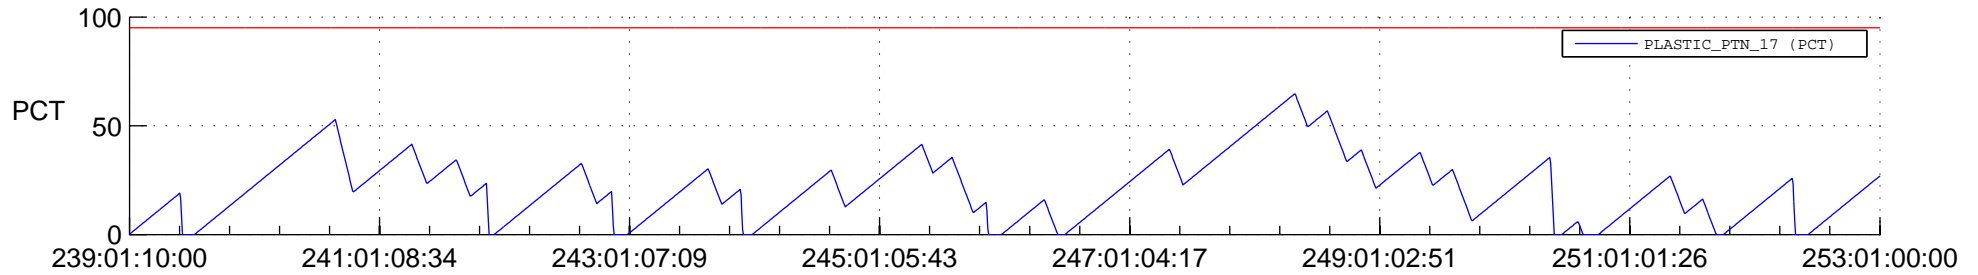

PLASTIC_Percent_Full_Prediction