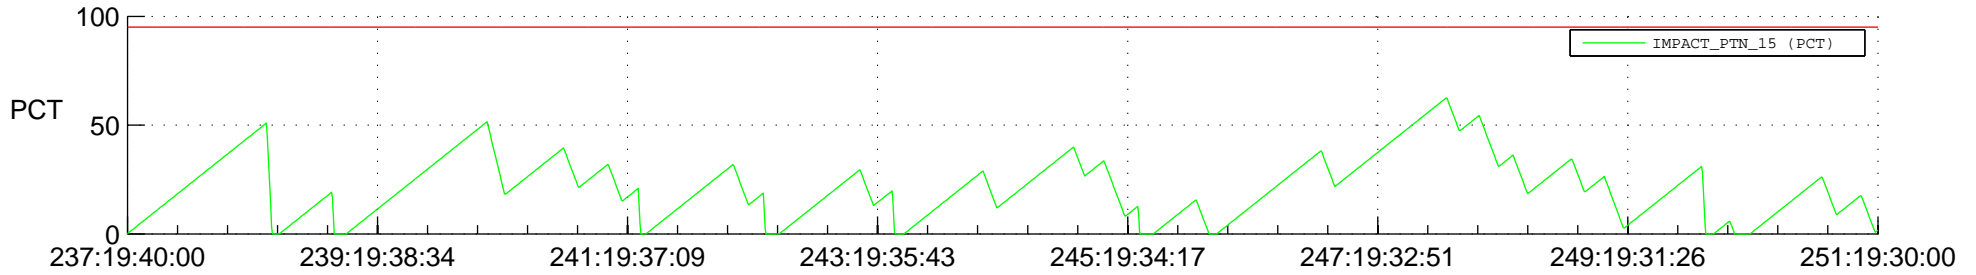

IMPACT_Percent_Full_Prediction