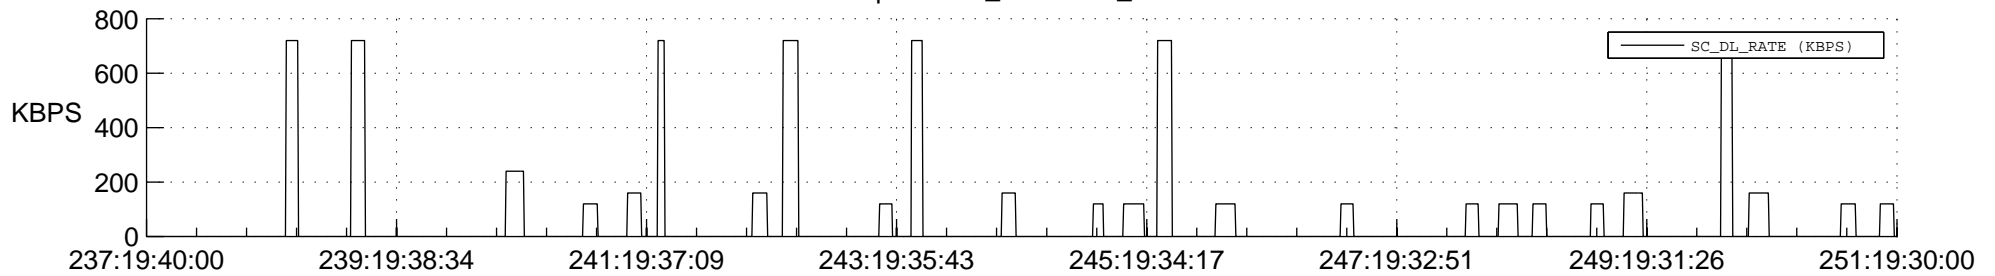

## Spacecraft\_DownLink\_Rate

Ground Time (2014:237:19:40:00.000 -2014:251:19:30:00.000)