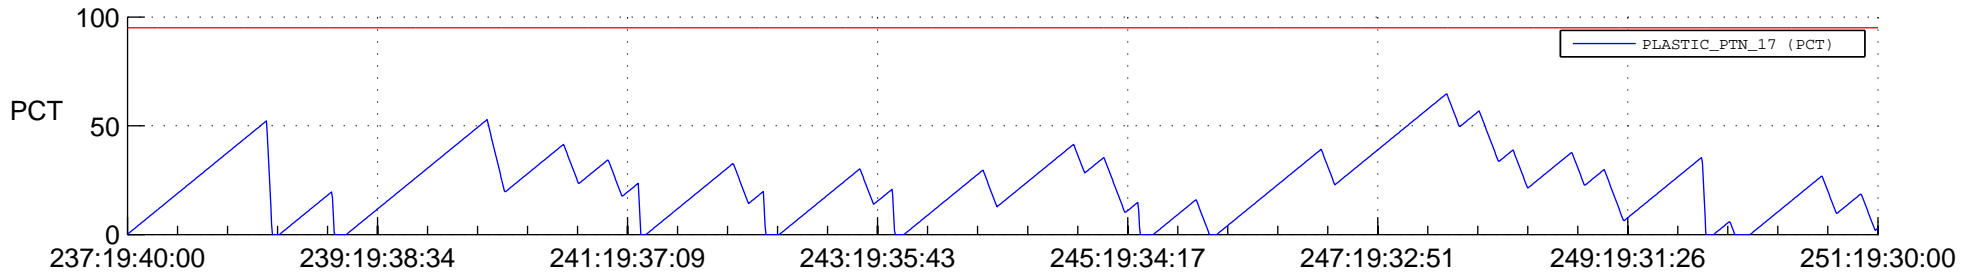

# STEREO BEHIND SSR PCT Full Prediction

## SWAVES\_Percent\_Full\_Prediction

## Spacecraft\_DownLink\_Rate

Ground Time (2014:237:19:40:00.000 -2014:251:19:30:00.000)