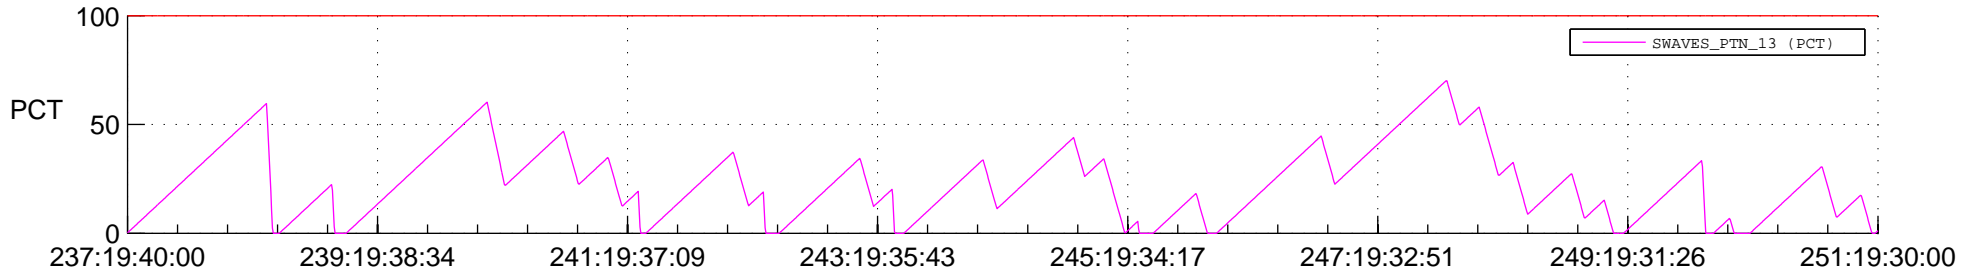

# STEREO BEHIND SSR PCT Full Prediction

## SWAVES\_Percent\_Full\_Prediction

## Spacecraft\_DownLink\_Rate

Ground Time (2014:237:19:40:00.000 -2014:251:19:30:00.000)