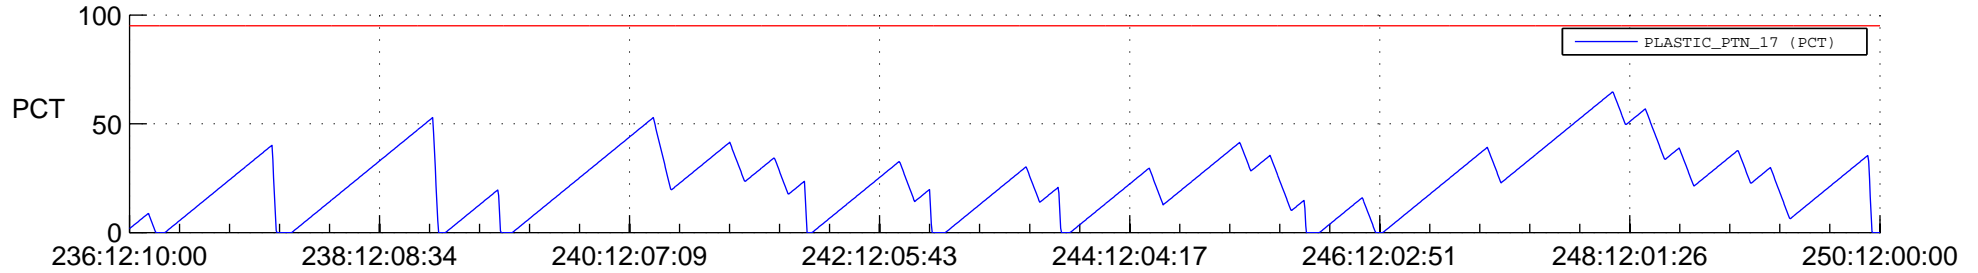

STEREO BEHIND SSR PCT Full Prediction

SWAVES_Percent_Full_Prediction

IMPACT_Percent_Full_Prediction

PLASTIC_Percent_Full_Prediction

Spacecraft_DownLink_Rate

Ground Time (2014:236:12:10:00.000 -2014:250:12:00:00.000)