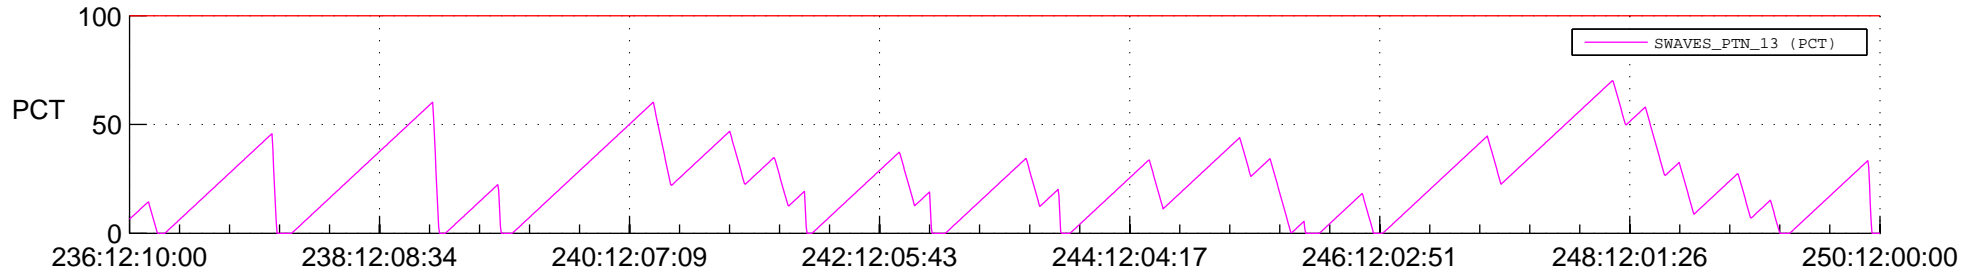

STEREO BEHIND SSR PCT Full Prediction

SWAVES_Percent_Full_Prediction

IMPACT_Percent_Full_Prediction

PLASTIC_Percent_Full_Prediction

Spacecraft_DownLink_Rate

Ground Time (2014:236:12:10:00.000 -2014:250:12:00:00.000)