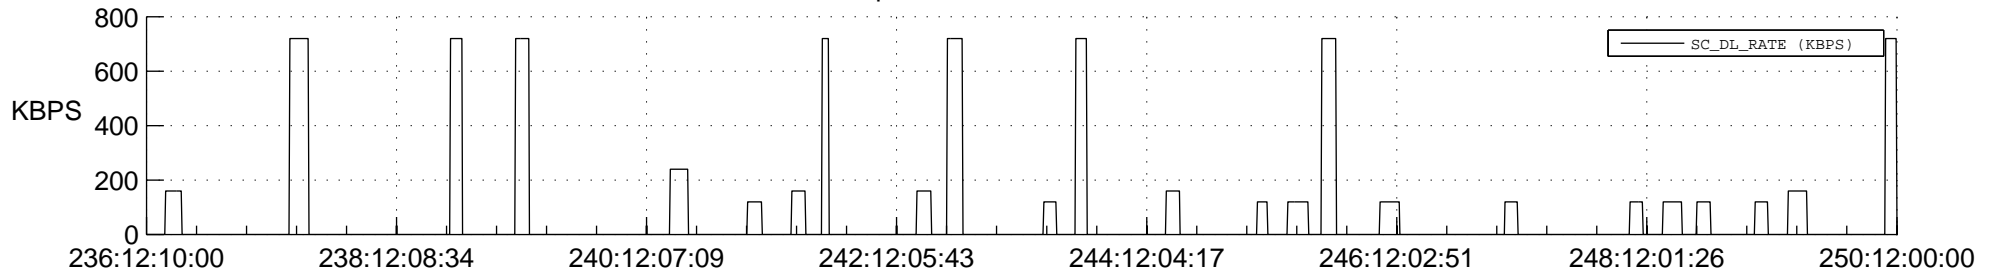

STEREO BEHIND SSR PCT Full Prediction

SWAVES_Percent_Full_Prediction

IMPACT_Percent_Full_Prediction

PLASTIC_Percent_Full_Prediction

Spacecraft_DownLink_Rate

Ground Time (2014:236:12:10:00.000 -2014:250:12:00:00.000)