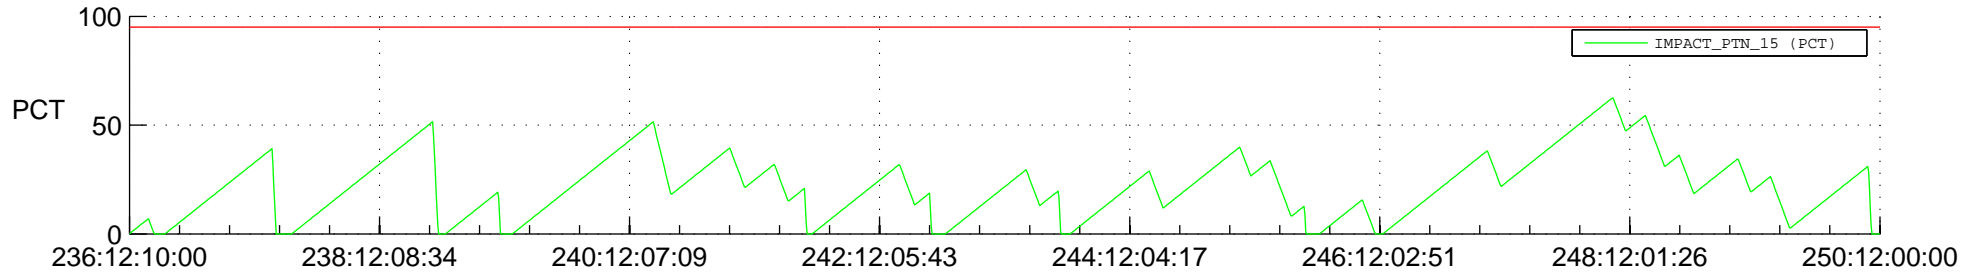

STEREO BEHIND SSR PCT Full Prediction

SWAVES_Percent_Full_Prediction

IMPACT_Percent_Full_Prediction

PLASTIC_Percent_Full_Prediction

Spacecraft_DownLink_Rate

Ground Time (2014:236:12:10:00.000 -2014:250:12:00:00.000)