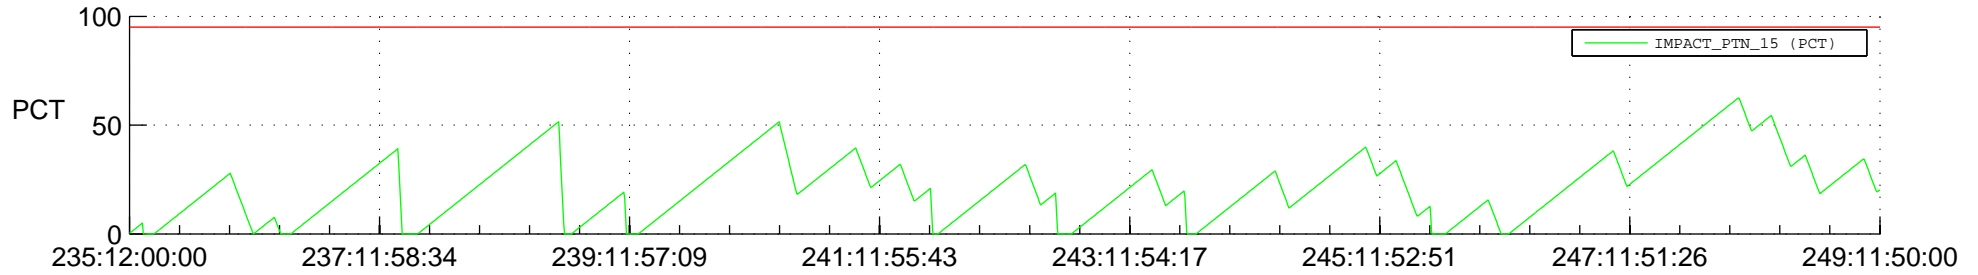

STEREO BEHIND SSR PCT Full Prediction

SWAVES_Percent_Full_Prediction

IMPACT_Percent_Full_Prediction

PLASTIC_Percent_Full_Prediction

Spacecraft_DownLink_Rate