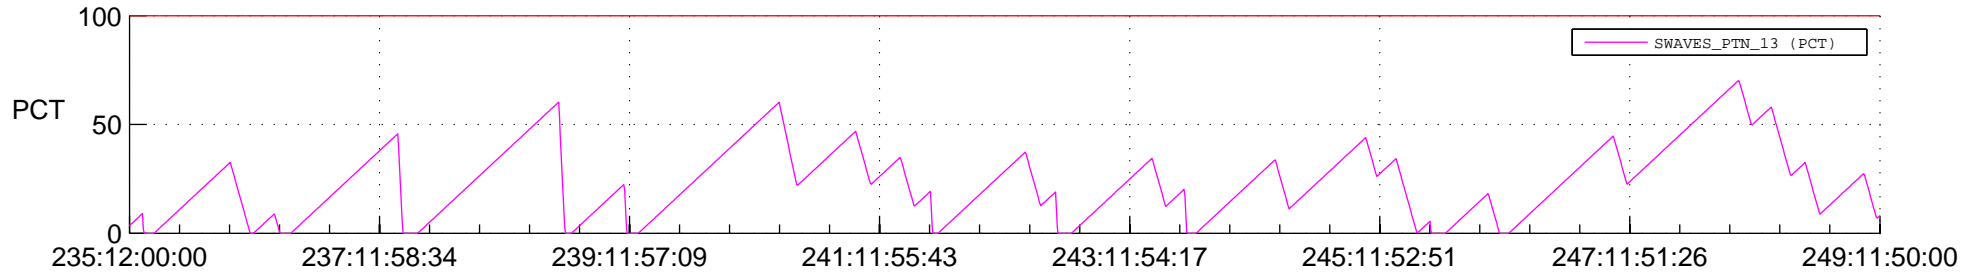

STEREO BEHIND SSR PCT Full Prediction

SWAVES_Percent_Full_Prediction

IMPACT_Percent_Full_Prediction

PLASTIC_Percent_Full_Prediction

Spacecraft_DownLink_Rate