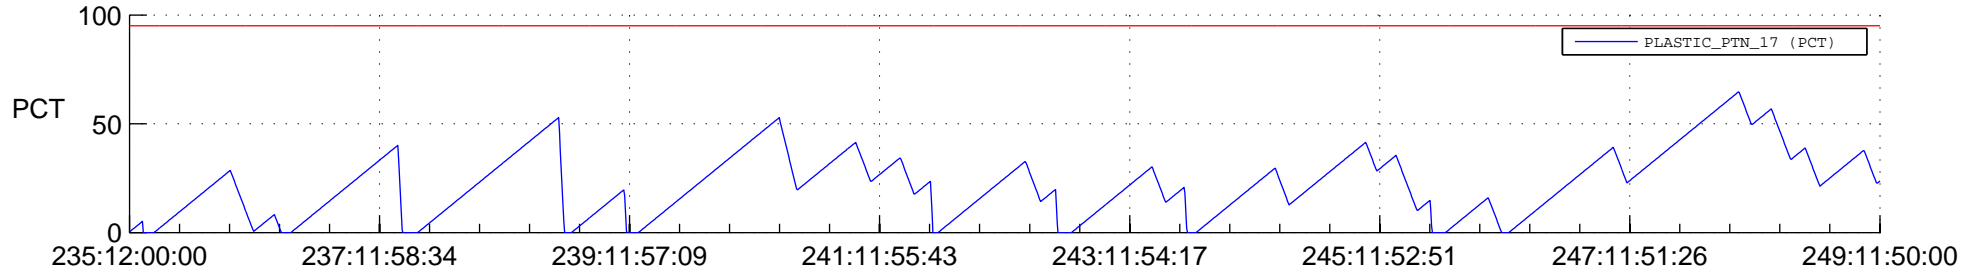

STEREO BEHIND SSR PCT Full Prediction

SWAVES_Percent_Full_Prediction

IMPACT_Percent_Full_Prediction

PLASTIC_Percent_Full_Prediction

Spacecraft_DownLink_Rate