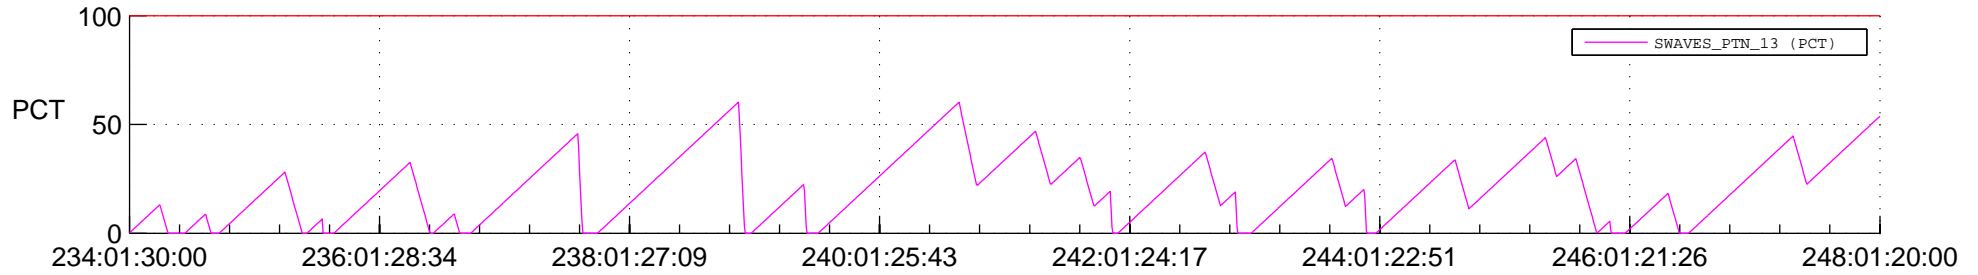

STEREO BEHIND SSR PCT Full Prediction

SWAVES_Percent_Full_Prediction

IMPACT_Percent_Full_Prediction

PLASTIC_Percent_Full_Prediction

Spacecraft_DownLink_Rate

Ground Time (2014:234:01:30:00.000 -2014:248:01:20:00.000)