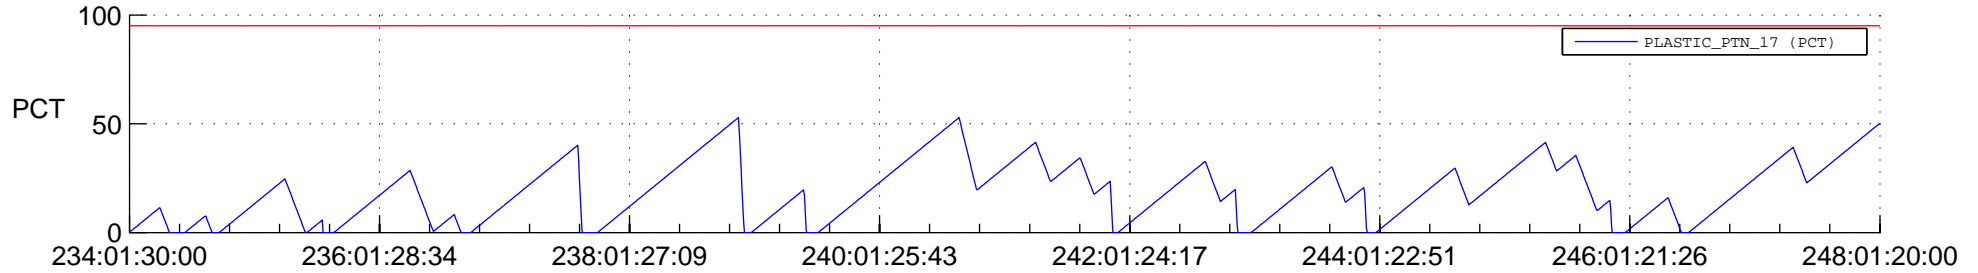

STEREO BEHIND SSR PCT Full Prediction

SWAVES_Percent_Full_Prediction

IMPACT_Percent_Full_Prediction

PLASTIC_Percent_Full_Prediction

Spacecraft_DownLink_Rate

Ground Time (2014:234:01:30:00.000 -2014:248:01:20:00.000)