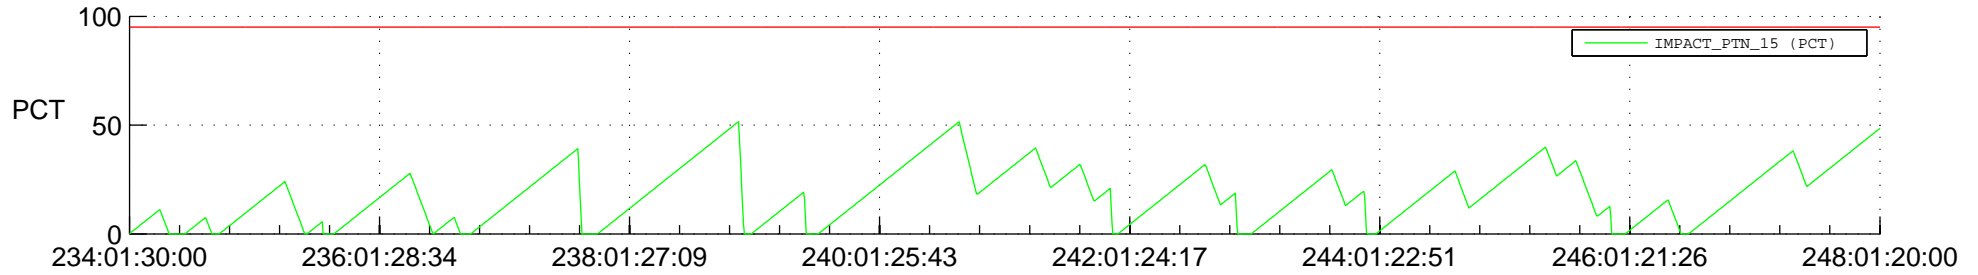

STEREO BEHIND SSR PCT Full Prediction

SWAVES_Percent_Full_Prediction

IMPACT_Percent_Full_Prediction

PLASTIC_Percent_Full_Prediction

Spacecraft_DownLink_Rate

Ground Time (2014:234:01:30:00.000 -2014:248:01:20:00.000)