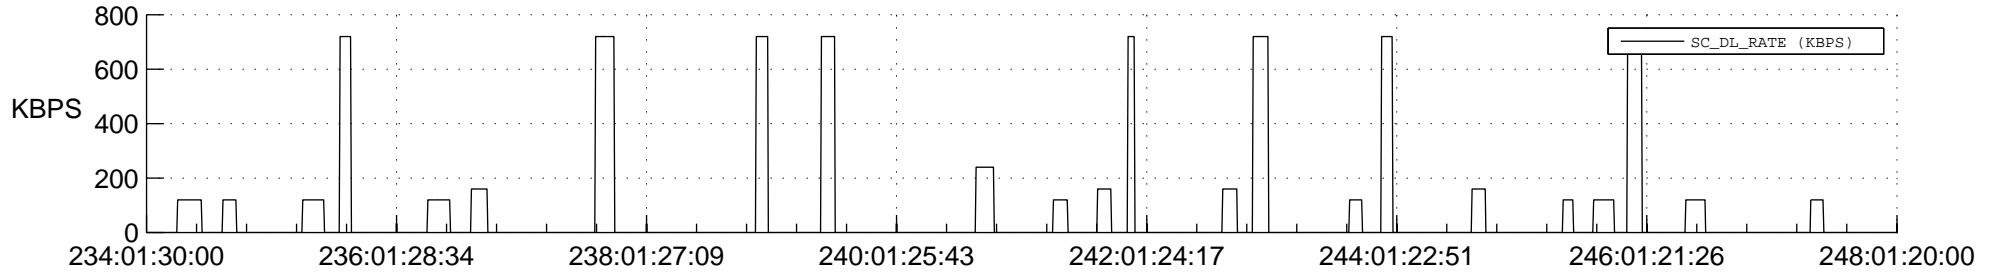

STEREO BEHIND SSR PCT Full Prediction

SWAVES_Percent_Full_Prediction

IMPACT_Percent_Full_Prediction

PLASTIC_Percent_Full_Prediction

Spacecraft_DownLink_Rate

Ground Time (2014:234:01:30:00.000 -2014:248:01:20:00.000)