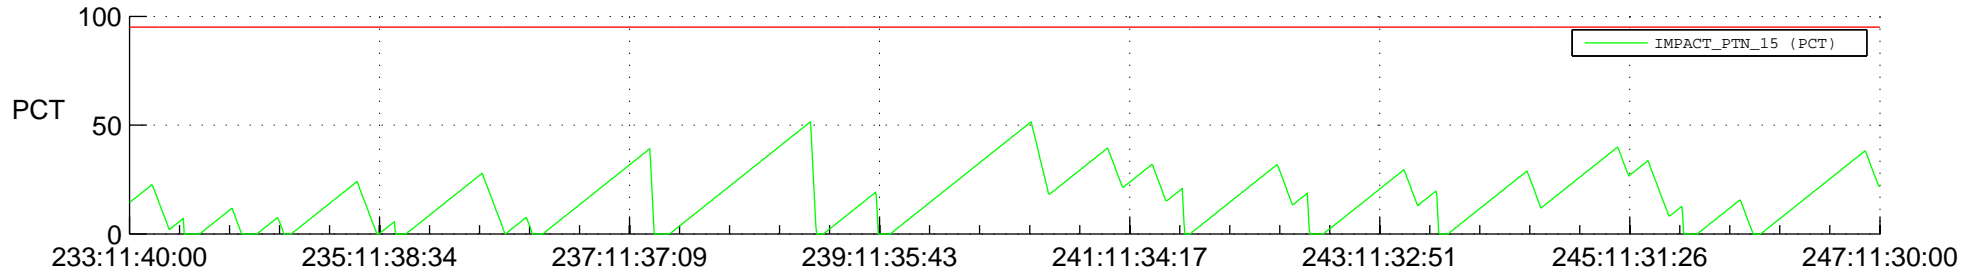

IMPACT_Percent_Full_Prediction