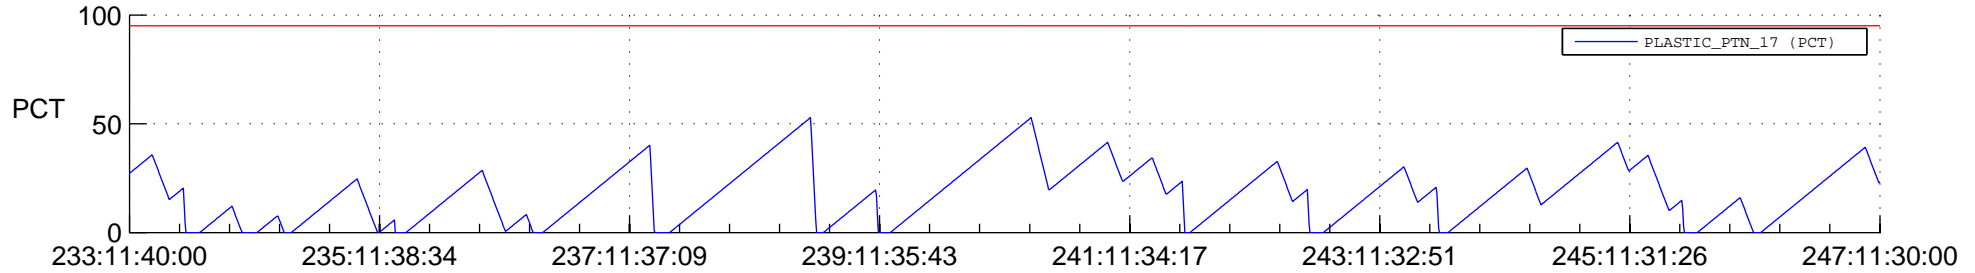

PLASTIC_Percent_Full_Prediction