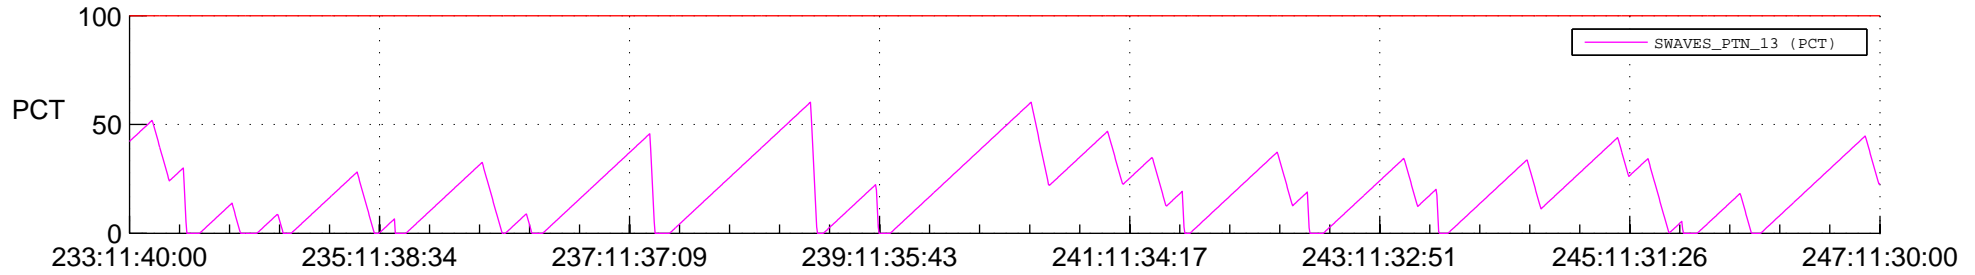

# STEREO BEHIND SSR PCT Full Prediction

## SWAVES\_Percent\_Full\_Prediction