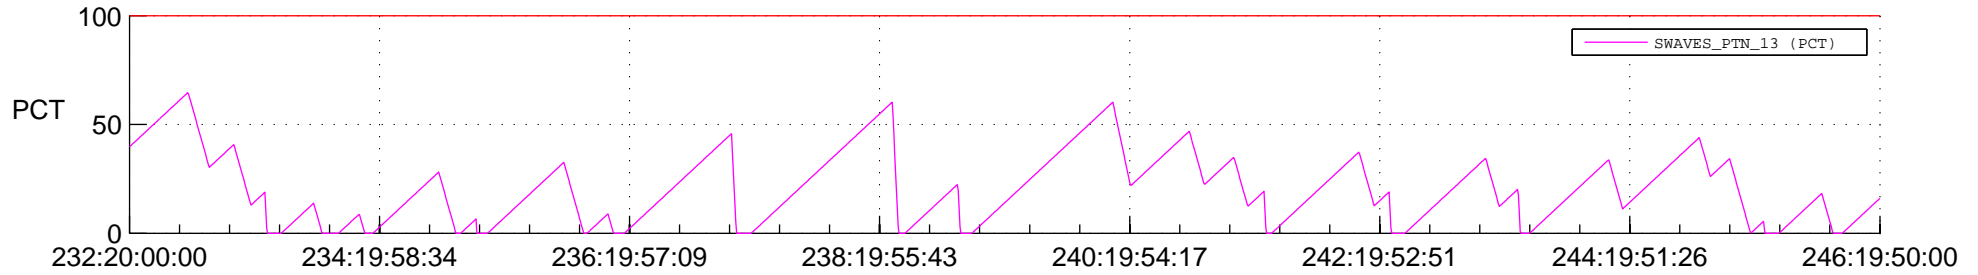

# STEREO BEHIND SSR PCT Full Prediction

## SWAVES\_Percent\_Full\_Prediction

## Spacecraft\_DownLink\_Rate

Ground Time (2014:232:20:00:00.000 -2014:246:19:50:00.000)