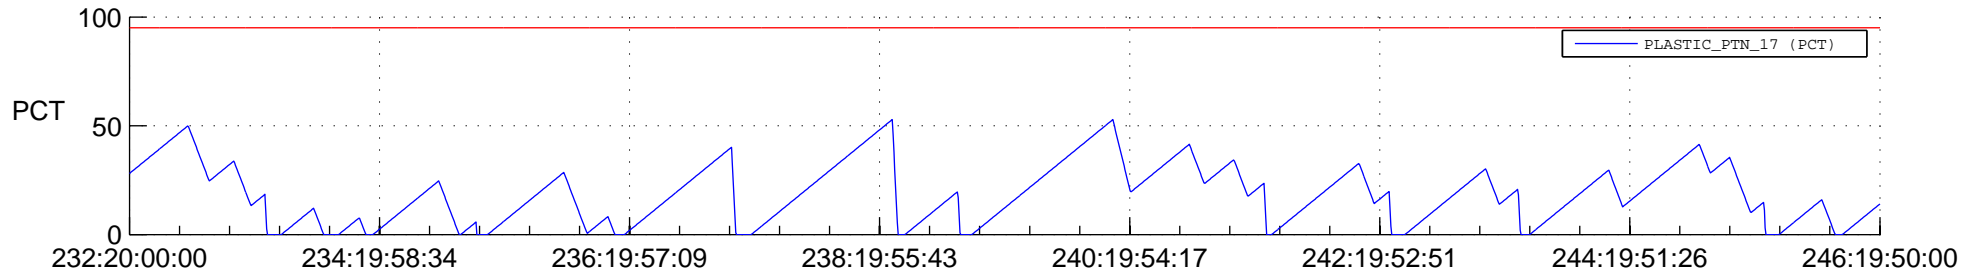

# STEREO BEHIND SSR PCT Full Prediction

## SWAVES\_Percent\_Full\_Prediction

## Spacecraft\_DownLink\_Rate

Ground Time (2014:232:20:00:00.000 -2014:246:19:50:00.000)