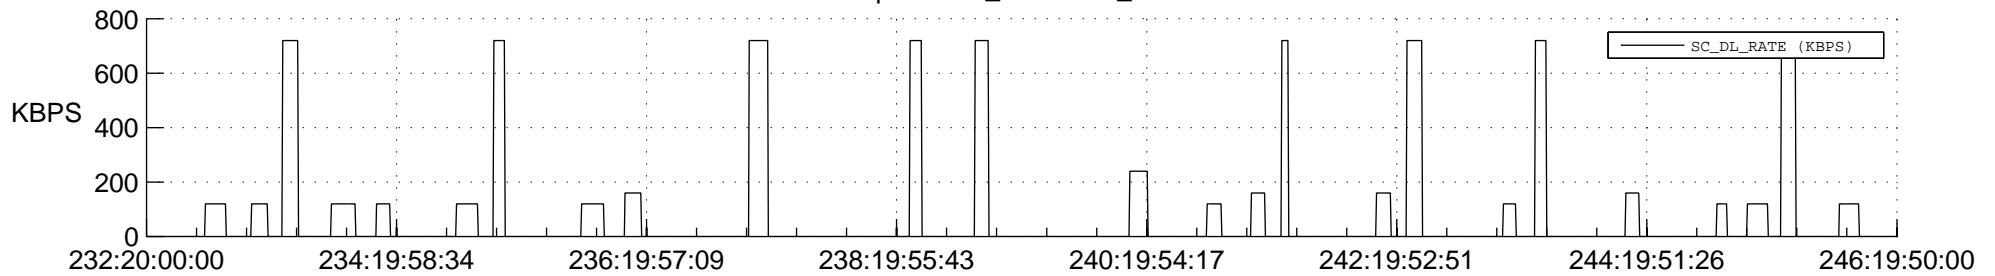

## Spacecraft\_DownLink\_Rate

Ground Time (2014:232:20:00:00.000 -2014:246:19:50:00.000)