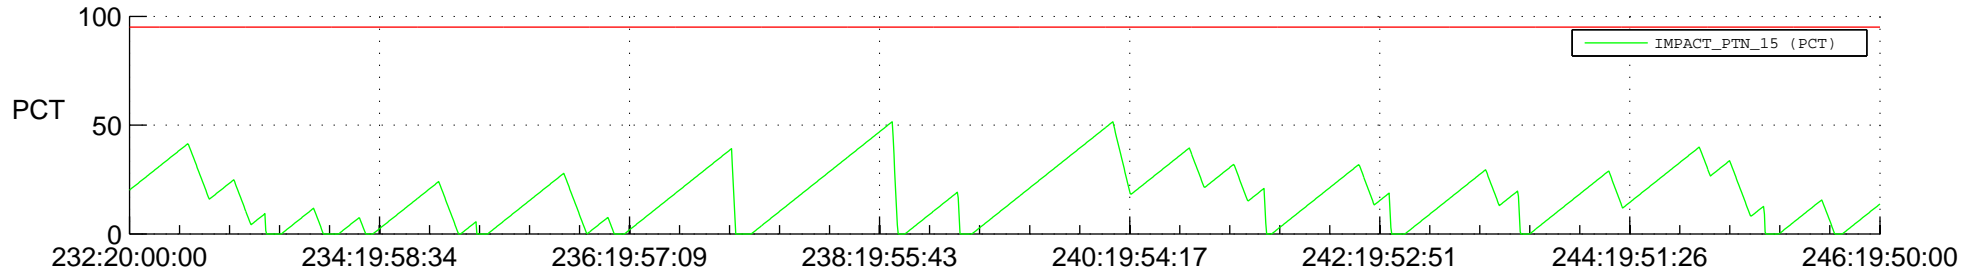

IMPACT_Percent_Full_Prediction