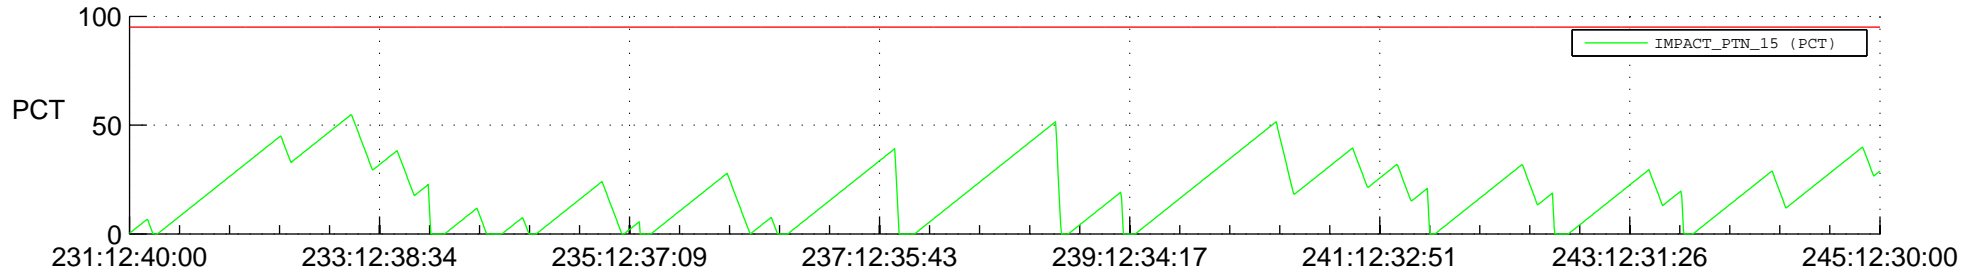

IMPACT_Percent_Full_Prediction