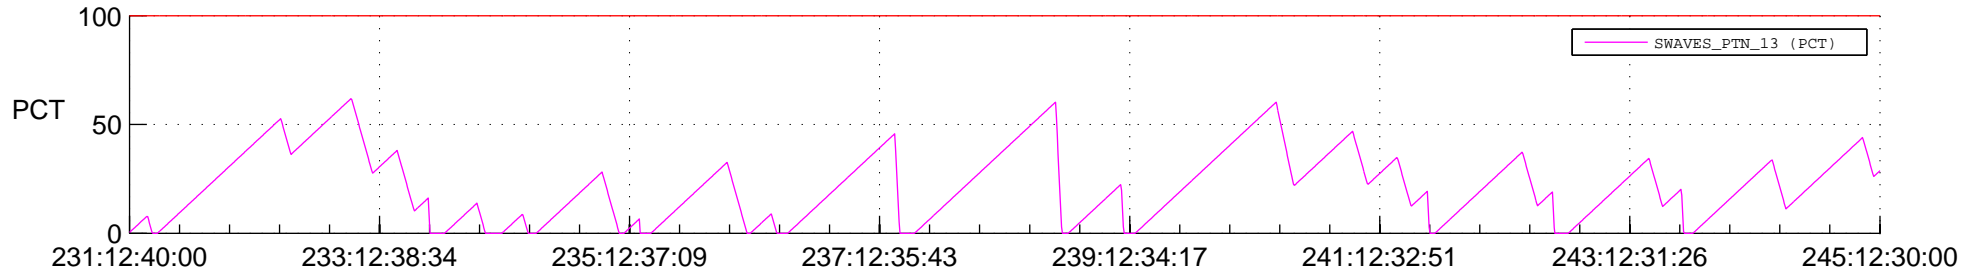

# STEREO BEHIND SSR PCT Full Prediction

## SWAVES\_Percent\_Full\_Prediction