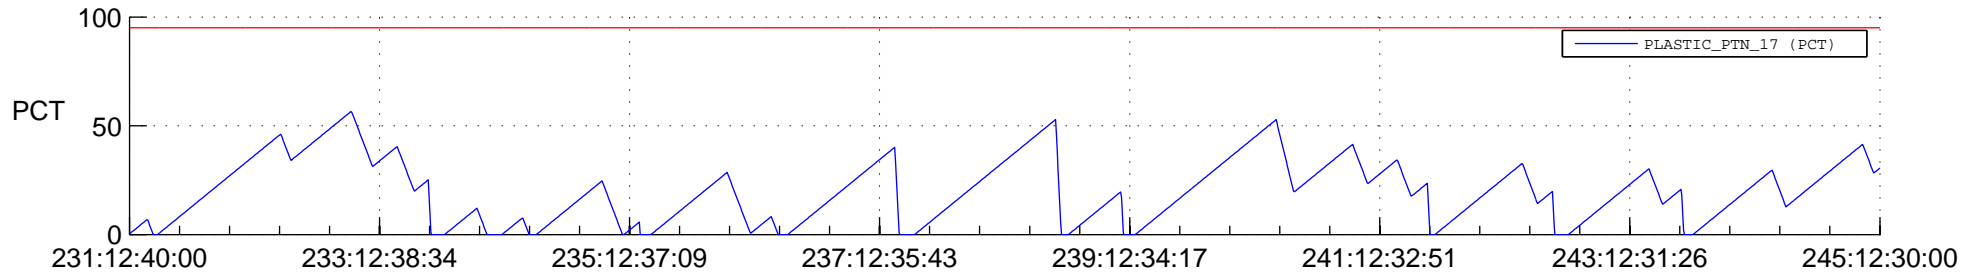

PLASTIC_Percent_Full_Prediction