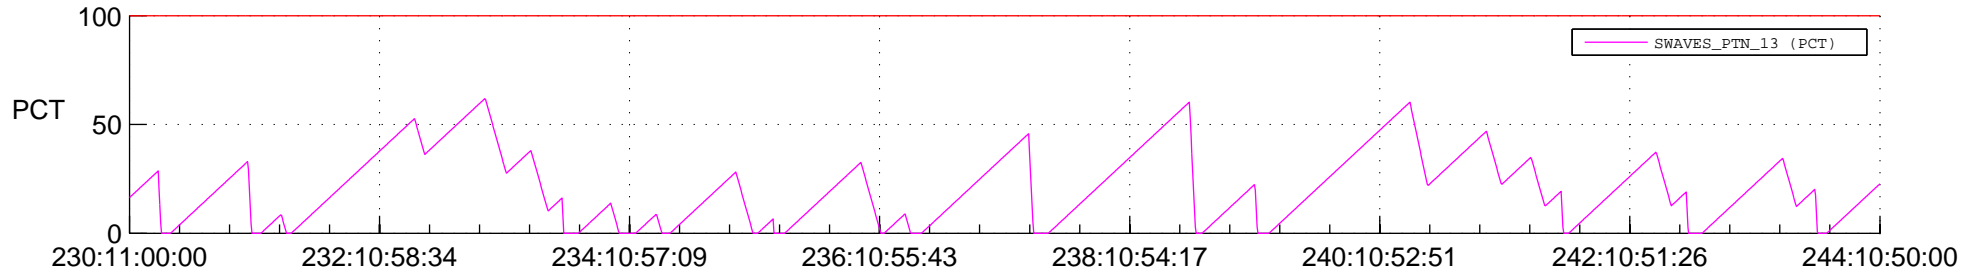

# STEREO BEHIND SSR PCT Full Prediction

## SWAVES\_Percent\_Full\_Prediction

## Spacecraft\_DownLink\_Rate

Ground Time (2014:230:11:00:00.000 -2014:244:10:50:00.000)