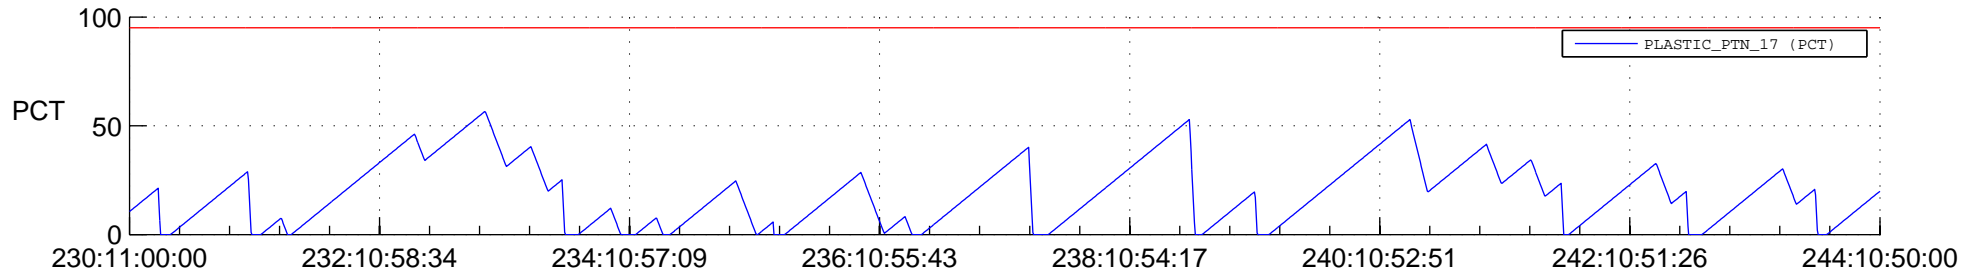

# STEREO BEHIND SSR PCT Full Prediction

## SWAVES\_Percent\_Full\_Prediction

## Spacecraft\_DownLink\_Rate

Ground Time (2014:230:11:00:00.000 -2014:244:10:50:00.000)