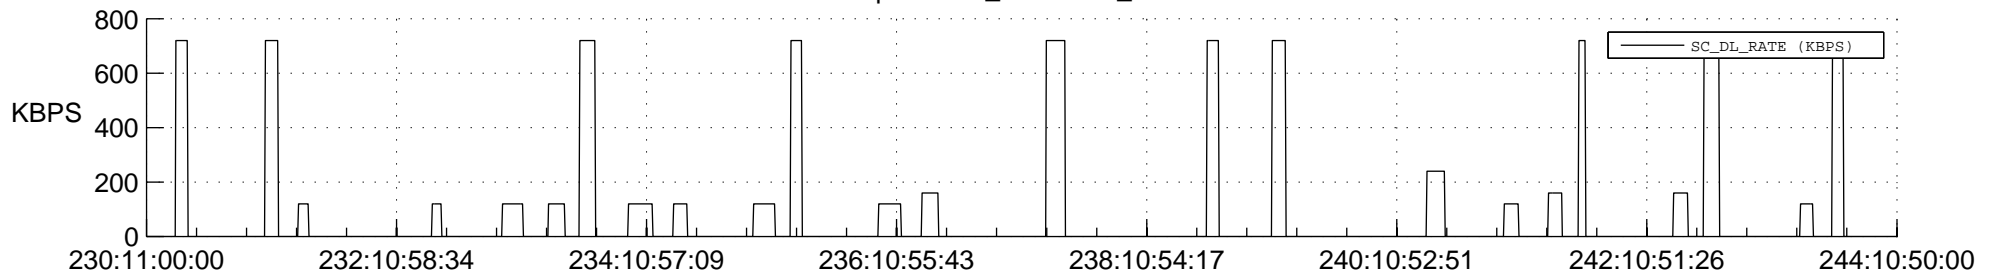

## Spacecraft\_DownLink\_Rate

Ground Time (2014:230:11:00:00.000 -2014:244:10:50:00.000)