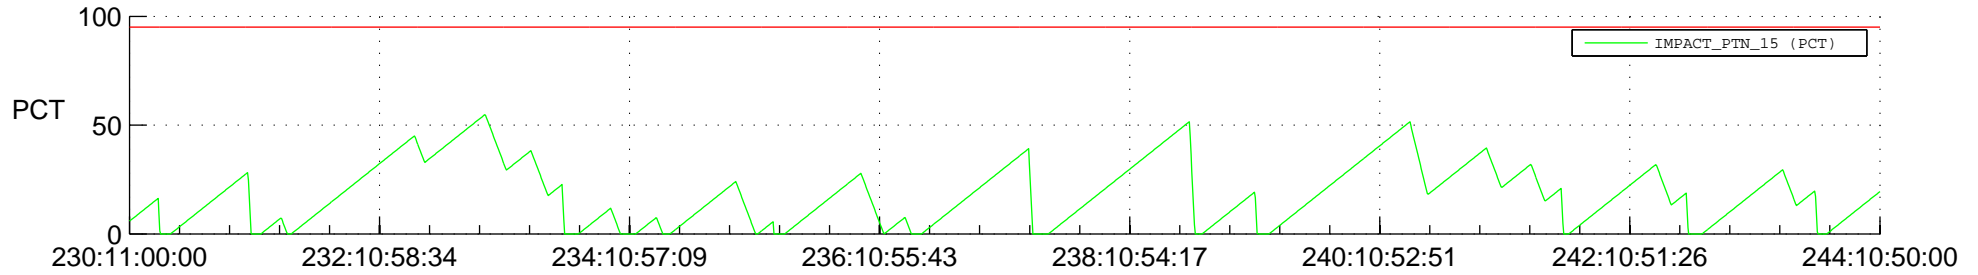

IMPACT_Percent_Full_Prediction