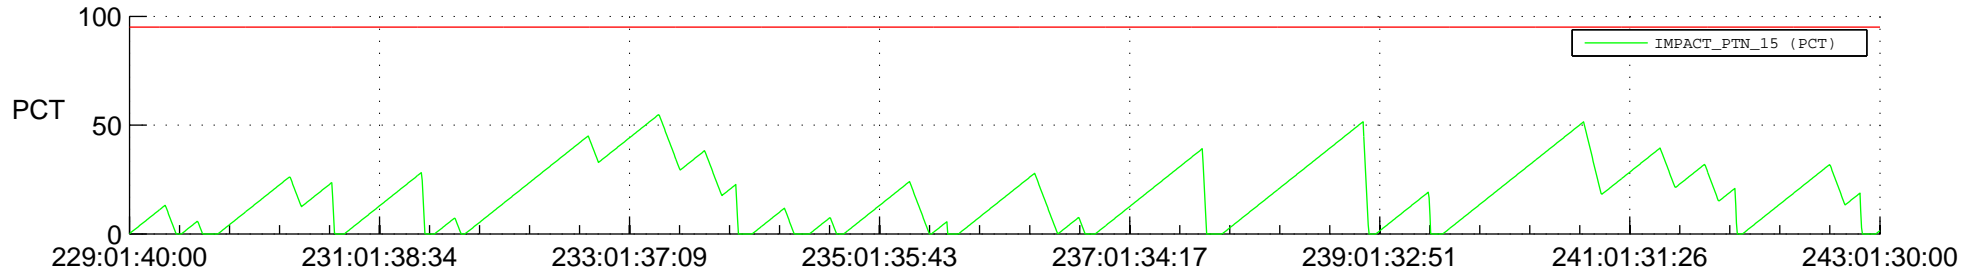

STEREO BEHIND SSR PCT Full Prediction

SWAVES_Percent_Full_Prediction

IMPACT_Percent_Full_Prediction

PLASTIC_Percent_Full_Prediction

Spacecraft_DownLink_Rate