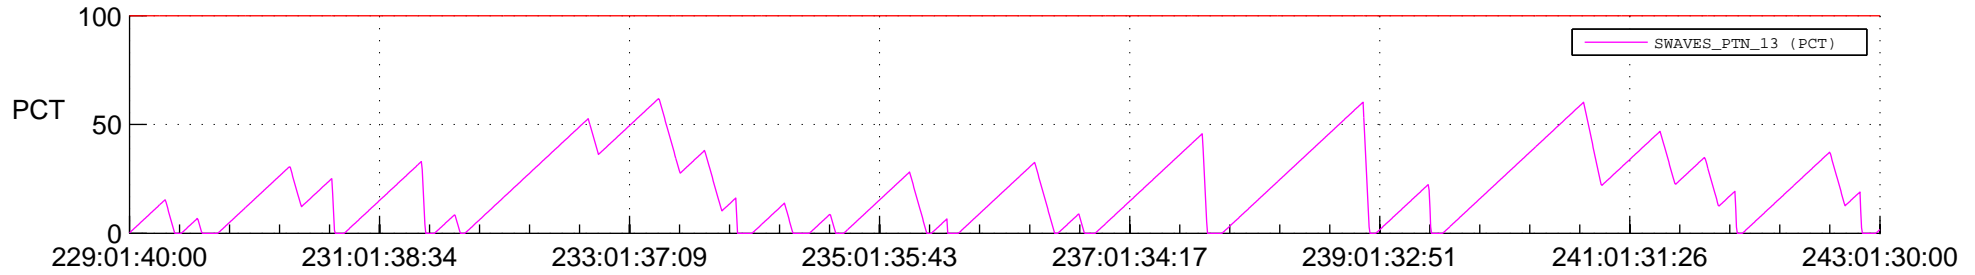

STEREO BEHIND SSR PCT Full Prediction

SWAVES_Percent_Full_Prediction

IMPACT_Percent_Full_Prediction

PLASTIC_Percent_Full_Prediction

Spacecraft_DownLink_Rate