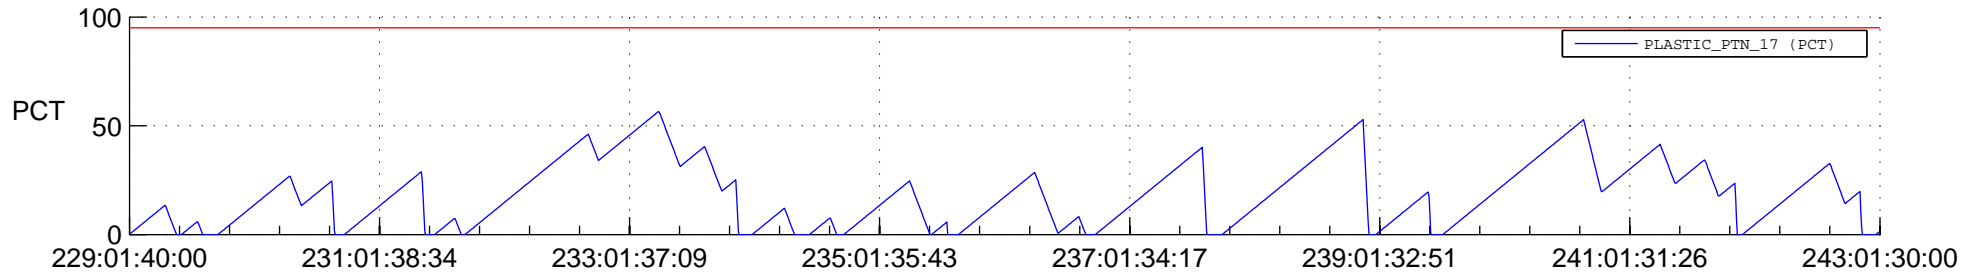

STEREO BEHIND SSR PCT Full Prediction

SWAVES_Percent_Full_Prediction

IMPACT_Percent_Full_Prediction

PLASTIC_Percent_Full_Prediction

Spacecraft_DownLink_Rate