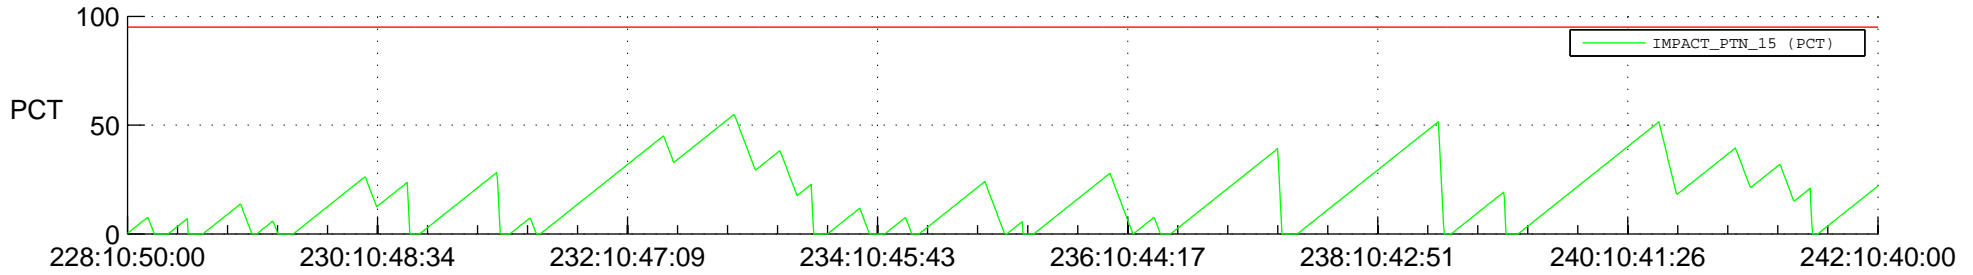

STEREO BEHIND SSR PCT Full Prediction

SWAVES_Percent_Full_Prediction

IMPACT_Percent_Full_Prediction

PLASTIC_Percent_Full_Prediction

Spacecraft_DownLink_Rate