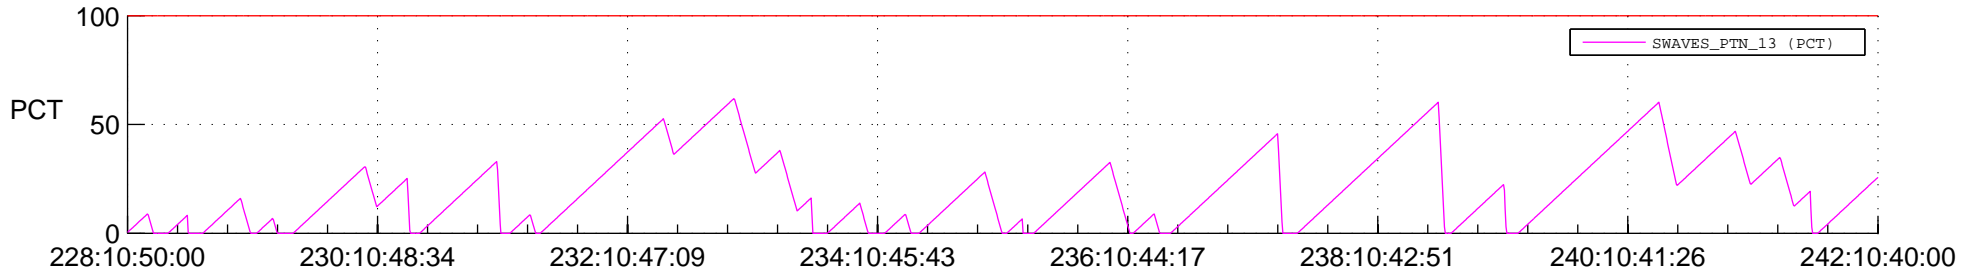

STEREO BEHIND SSR PCT Full Prediction

SWAVES_Percent_Full_Prediction

IMPACT_Percent_Full_Prediction

PLASTIC_Percent_Full_Prediction

Spacecraft_DownLink_Rate