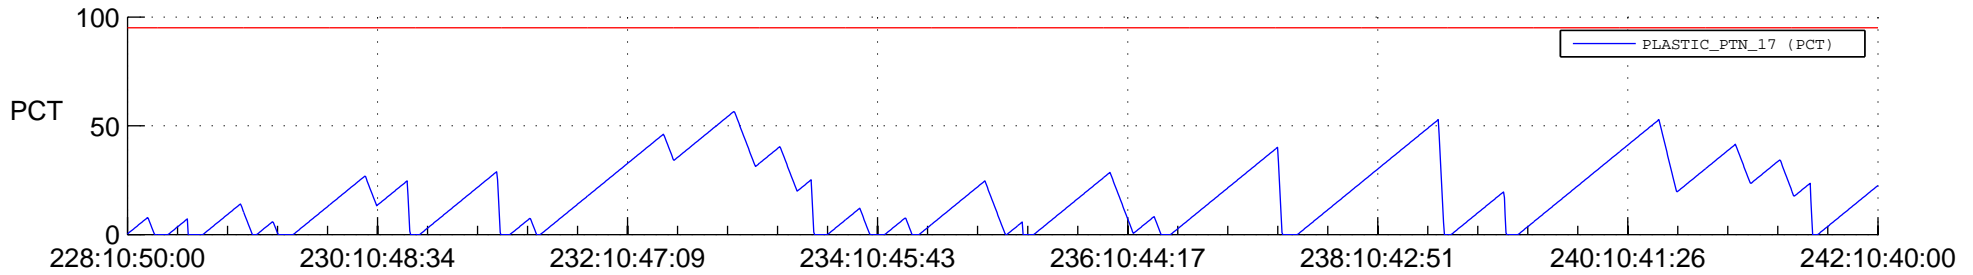

STEREO BEHIND SSR PCT Full Prediction

SWAVES_Percent_Full_Prediction

IMPACT_Percent_Full_Prediction

PLASTIC_Percent_Full_Prediction

Spacecraft_DownLink_Rate