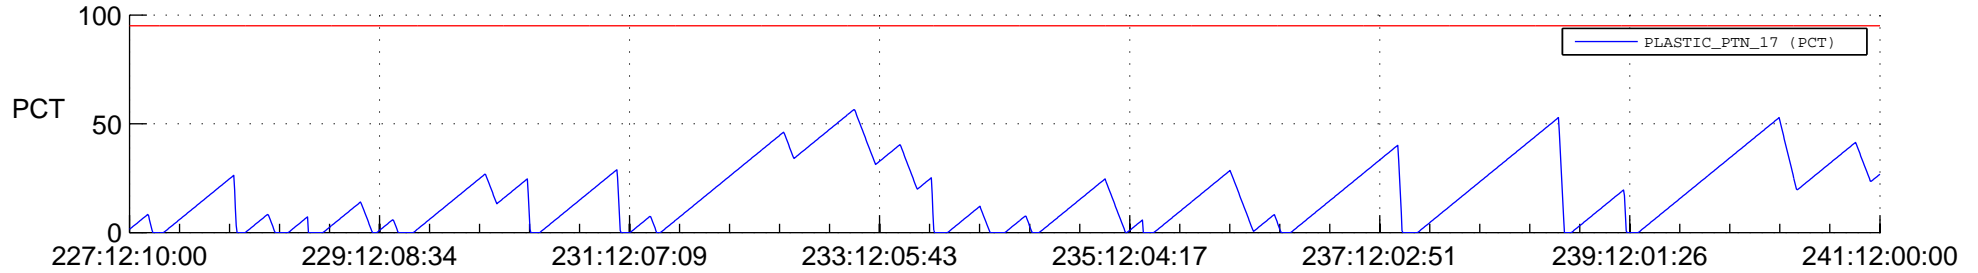

STEREO BEHIND SSR PCT Full Prediction

SWAVES_Percent_Full_Prediction

IMPACT_Percent_Full_Prediction

PLASTIC_Percent_Full_Prediction

Spacecraft_DownLink_Rate

Ground Time (2014:227:12:10:00.000 -2014:241:12:00:00.000)