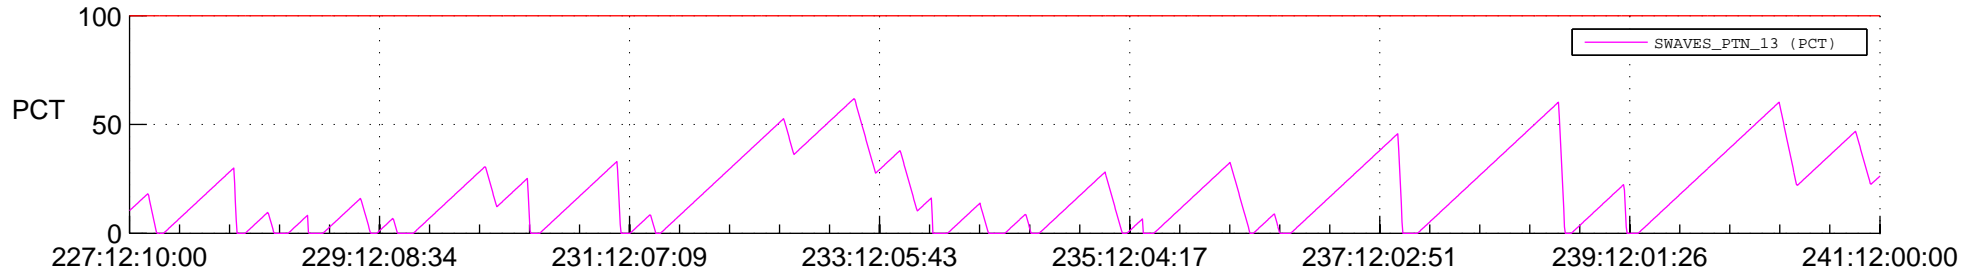

STEREO BEHIND SSR PCT Full Prediction

SWAVES_Percent_Full_Prediction

IMPACT_Percent_Full_Prediction

PLASTIC_Percent_Full_Prediction

Spacecraft_DownLink_Rate

Ground Time (2014:227:12:10:00.000 -2014:241:12:00:00.000)