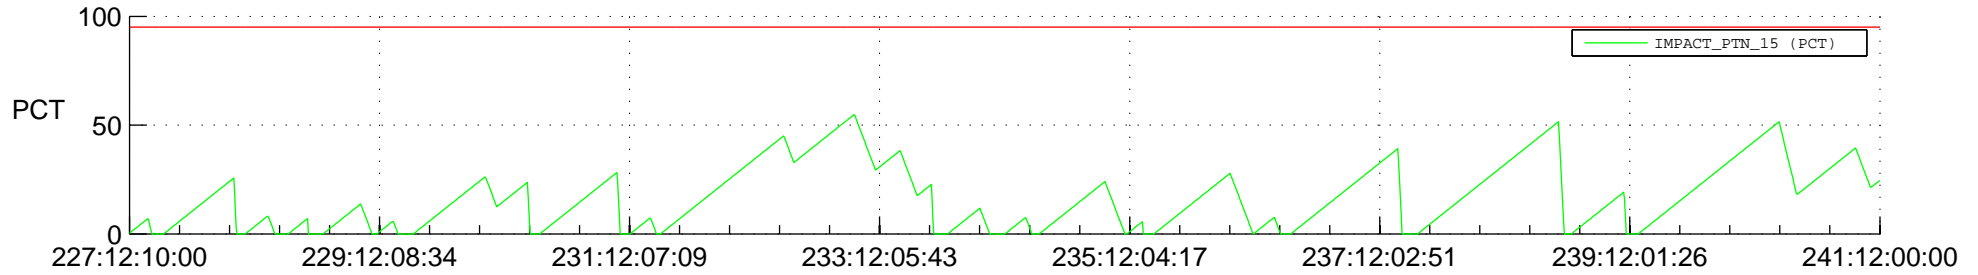

STEREO BEHIND SSR PCT Full Prediction

SWAVES_Percent_Full_Prediction

IMPACT_Percent_Full_Prediction

PLASTIC_Percent_Full_Prediction

Spacecraft_DownLink_Rate

Ground Time (2014:227:12:10:00.000 -2014:241:12:00:00.000)