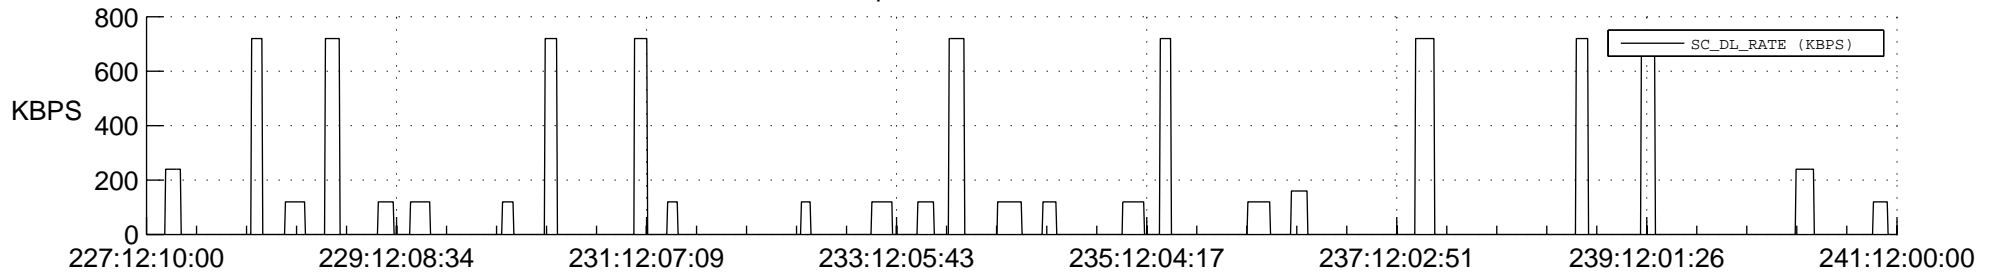

STEREO BEHIND SSR PCT Full Prediction

SWAVES_Percent_Full_Prediction

IMPACT_Percent_Full_Prediction

PLASTIC_Percent_Full_Prediction

Spacecraft_DownLink_Rate

Ground Time (2014:227:12:10:00.000 -2014:241:12:00:00.000)